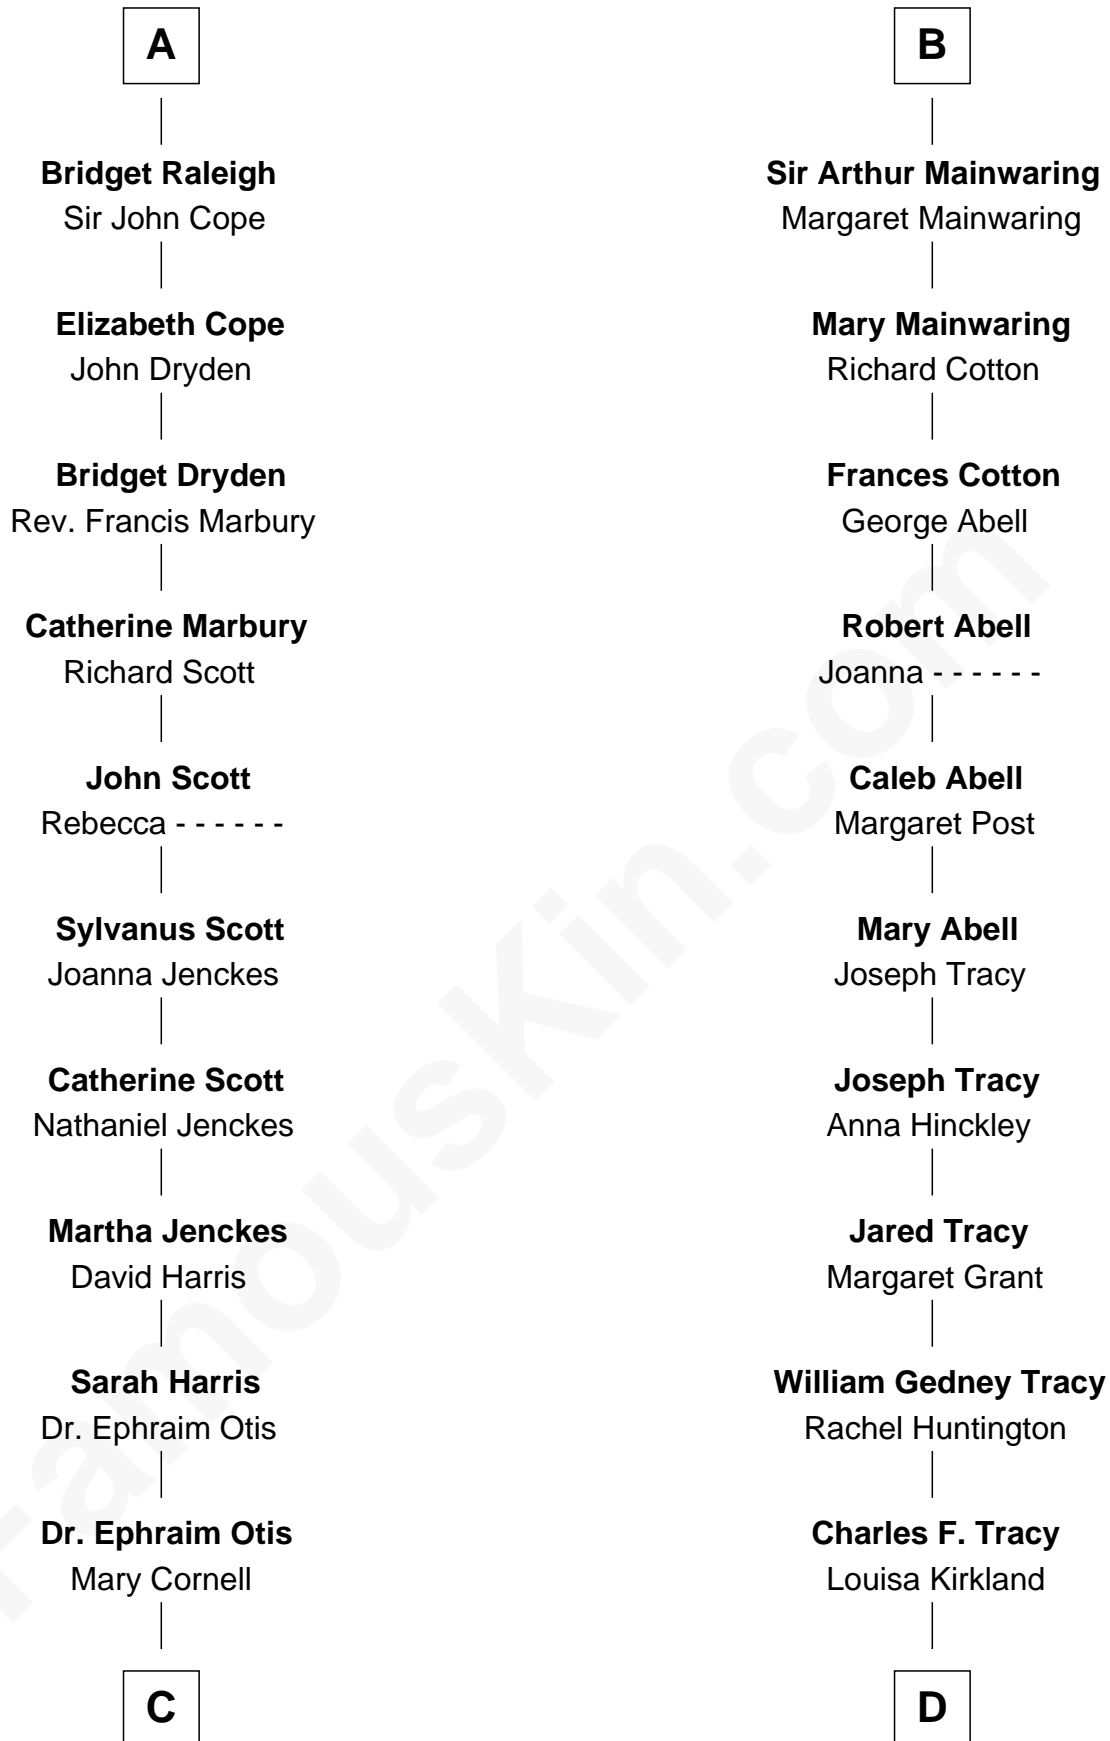

FamousKin.com Relationship Chart of

Amelia Earhart

Aviation Pioneer

19th cousin 1 time removed of

Henry Sturgis Morgan

Co-Founder of Morgan Stanley

C

Isaac Otis
Caroline Abigail Curtis

Alfred Gideon Otis
Amelia Josephine Harres

Amelia Otis
Edwin Stanton Earhart

Amelia Earhart
Aviation Pioneer

D

Frances Louisa Tracy
John Pierpont Morgan

John Pierpont Morgan
Jane Norton Grew

Henry Sturgis Morgan
Co-Founder of Morgan Stanley