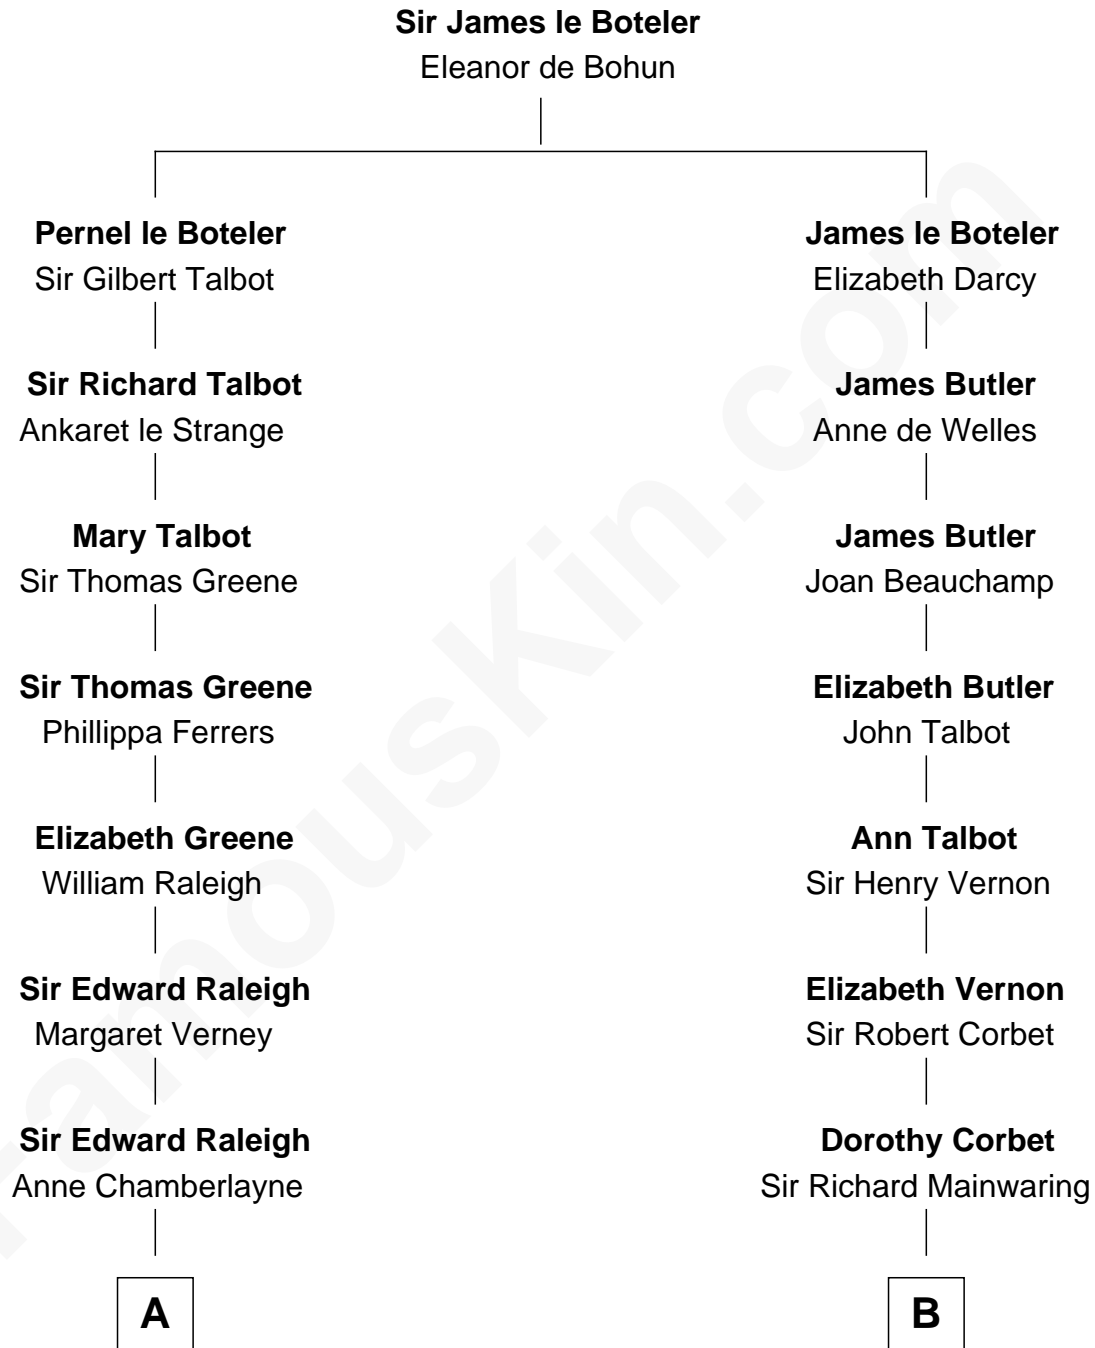

FamousKin.com Relationship Chart of

Amelia Earhart

Aviation Pioneer

19th cousin 1 time removed of

Henry Sturgis Morgan

Co-Founder of Morgan Stanley

C

Isaac Otis
Caroline Abigail Curtis

Alfred Gideon Otis
Amelia Josephine Harres

Amelia Otis
Edwin Stanton Earhart

Amelia Earhart
Aviation Pioneer

D

Frances Louisa Tracy
John Pierpont Morgan

John Pierpont Morgan
Jane Norton Grew

Henry Sturgis Morgan
Co-Founder of Morgan Stanley