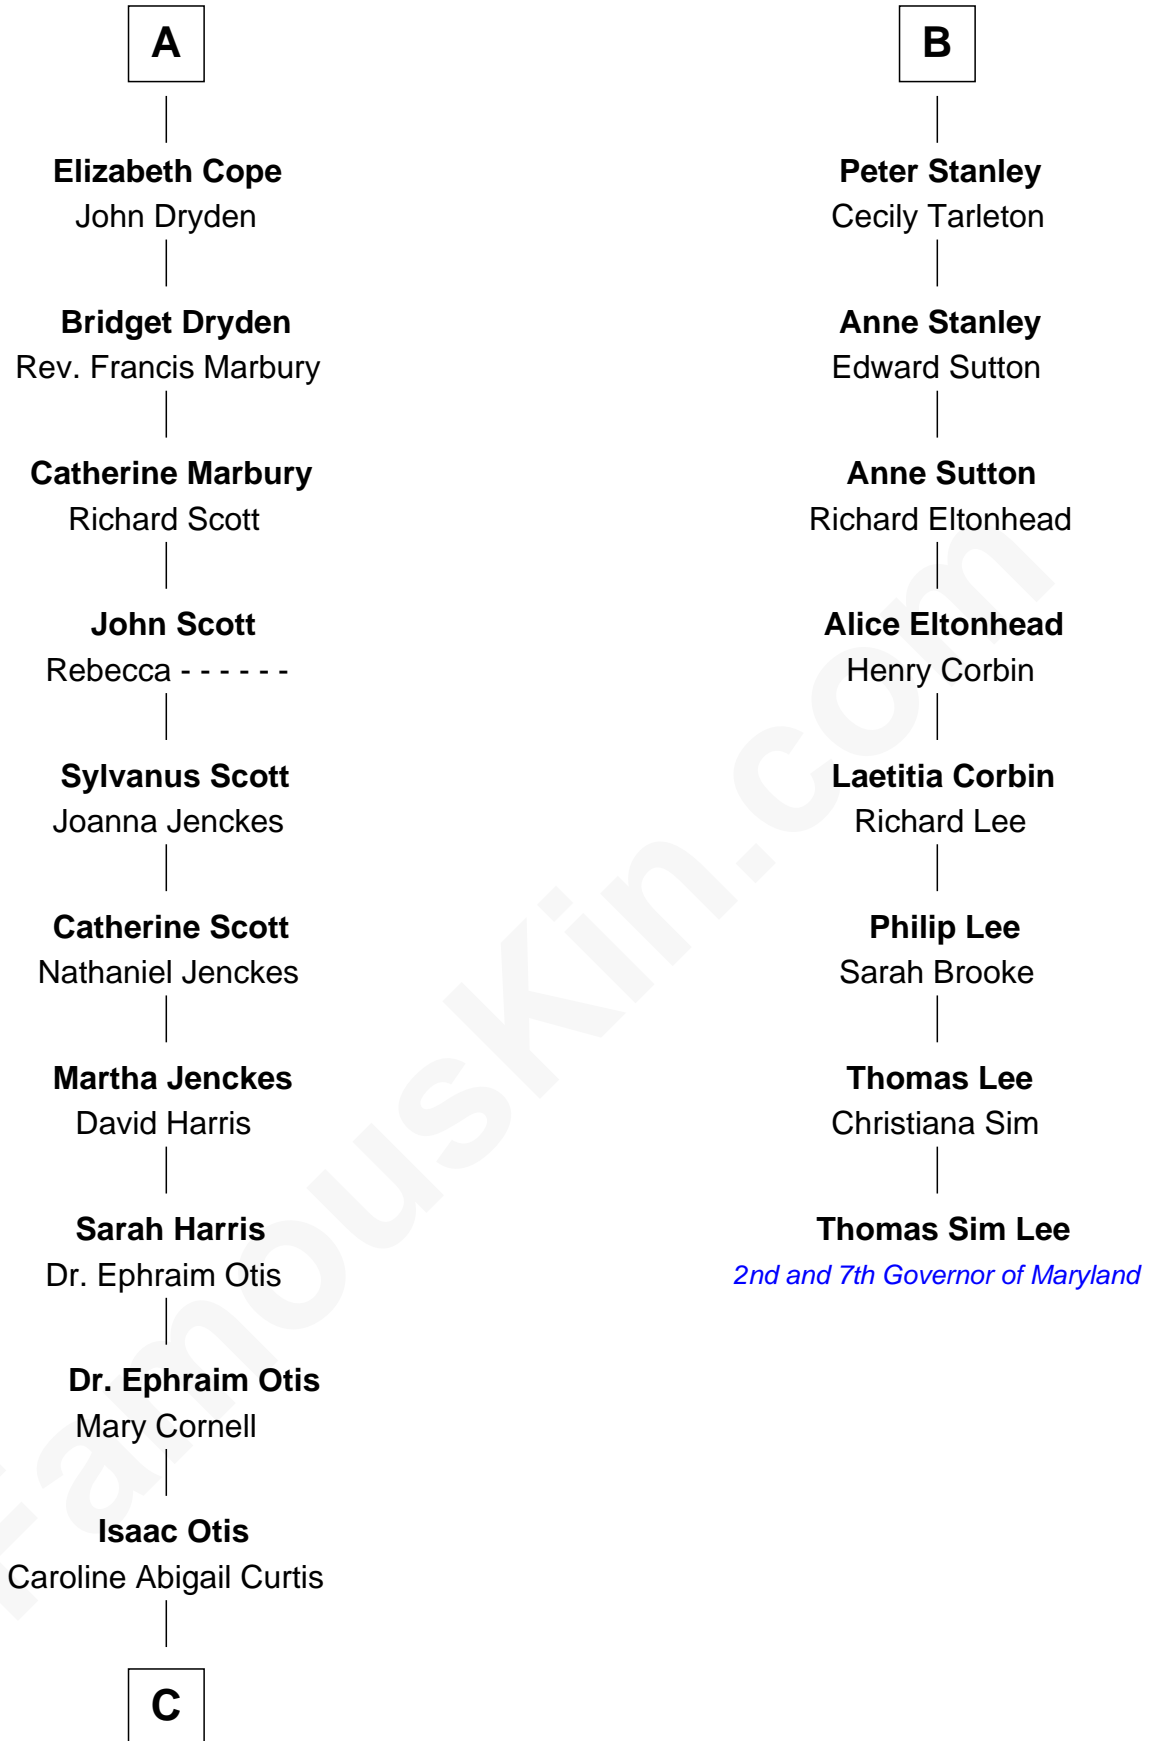

**FamousKin.com**  
**Relationship Chart of**  
**Amelia Earhart**  
*Aviation Pioneer*

**14th cousin 5 times removed of**  
**Thomas Sim Lee**  
*2nd and 7th Governor of Maryland*

**C**

—  
**Alfred Gideon Otis**  
Amelia Josephine Harres

—  
**Amelia Otis**  
Edwin Stanton Earhart

—  
**Amelia Earhart**  
*Aviation Pioneer*

FamousKin.com