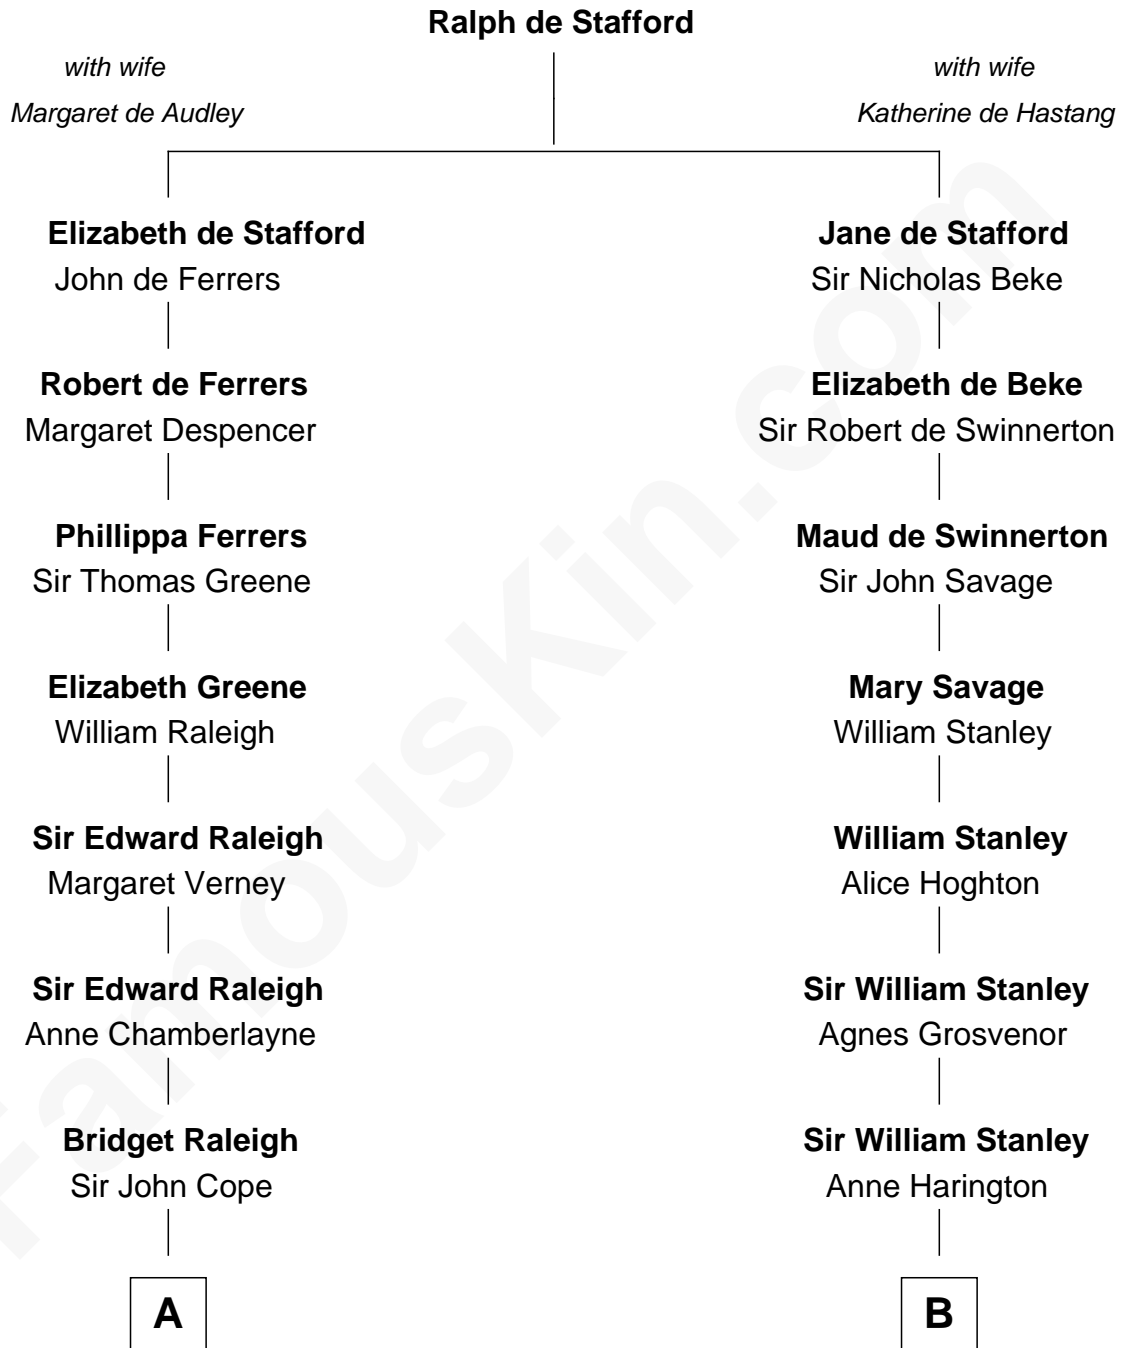

**FamousKin.com**  
**Relationship Chart of**  
**Amelia Earhart**  
*Aviation Pioneer*

**14th cousin 5 times removed of**  
**Thomas Sim Lee**  
*2nd and 7th Governor of Maryland*

**C**

—  
**Alfred Gideon Otis**  
Amelia Josephine Harres

—  
**Amelia Otis**  
Edwin Stanton Earhart

—  
**Amelia Earhart**  
*Aviation Pioneer*

FamousKin.com