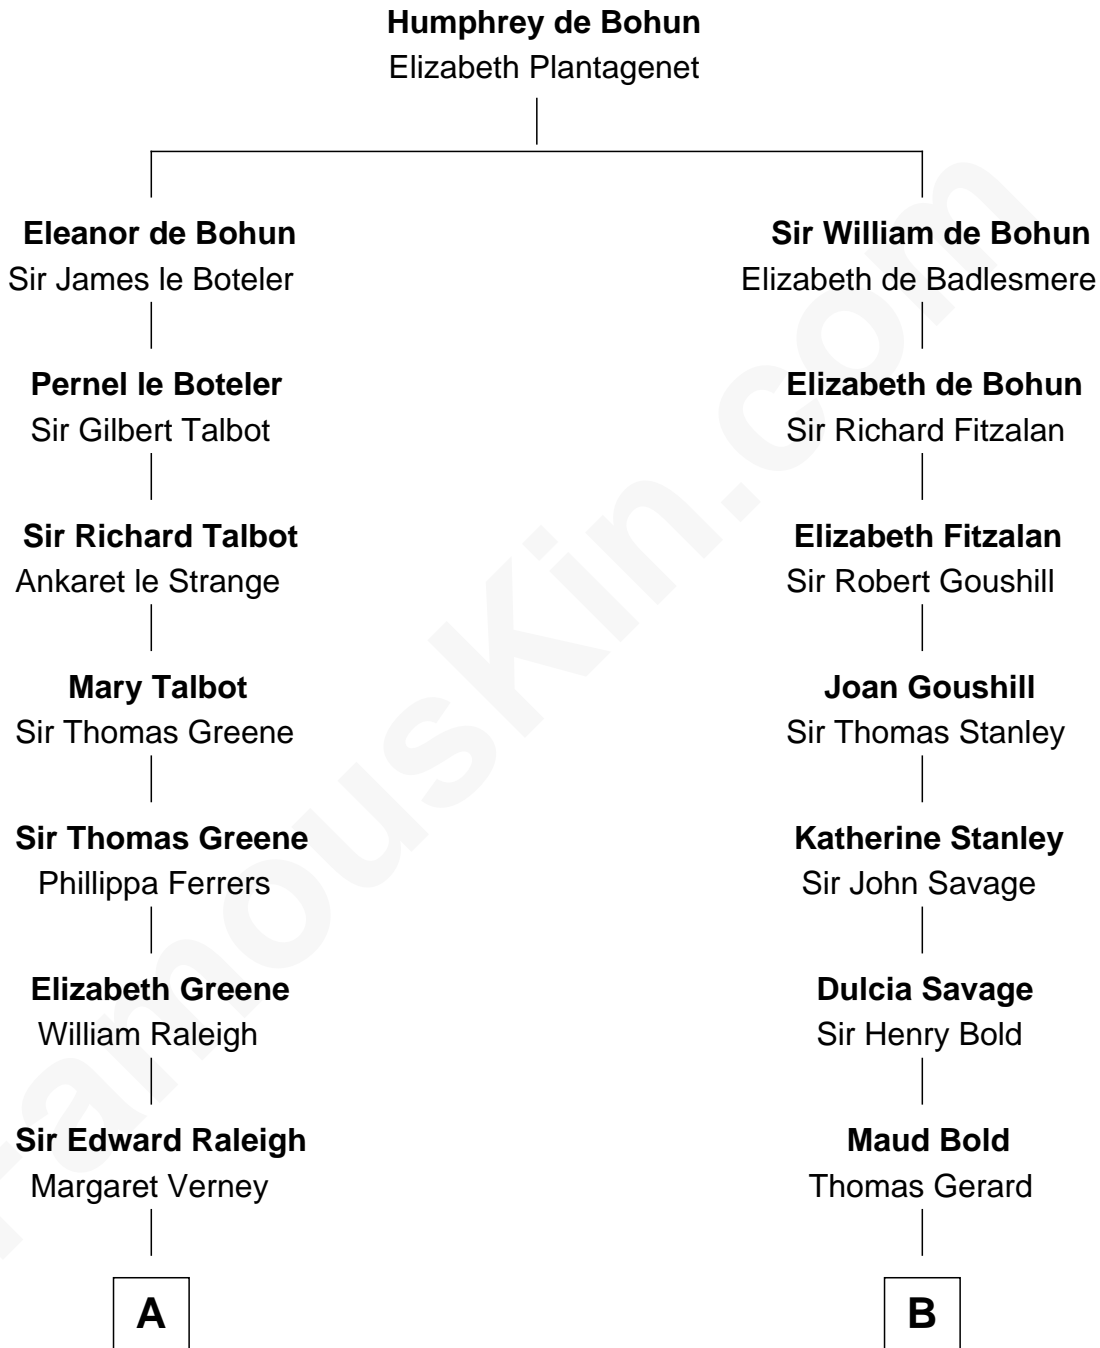

**FamousKin.com**  
**Relationship Chart of**  
**Amelia Earhart**  
*Aviation Pioneer*

**14th cousin 7 times removed of**  
**Thomas Sim Lee**  
*2nd and 7th Governor of Maryland*

**C**

—  
**Dr. Ephraim Otis**

Mary Cornell

—  
**Isaac Otis**

Caroline Abigail Curtis

—  
**Alfred Gideon Otis**

Amelia Josephine Harres

—  
**Amelia Otis**

Edwin Stanton Earhart

—  
**Amelia Earhart**