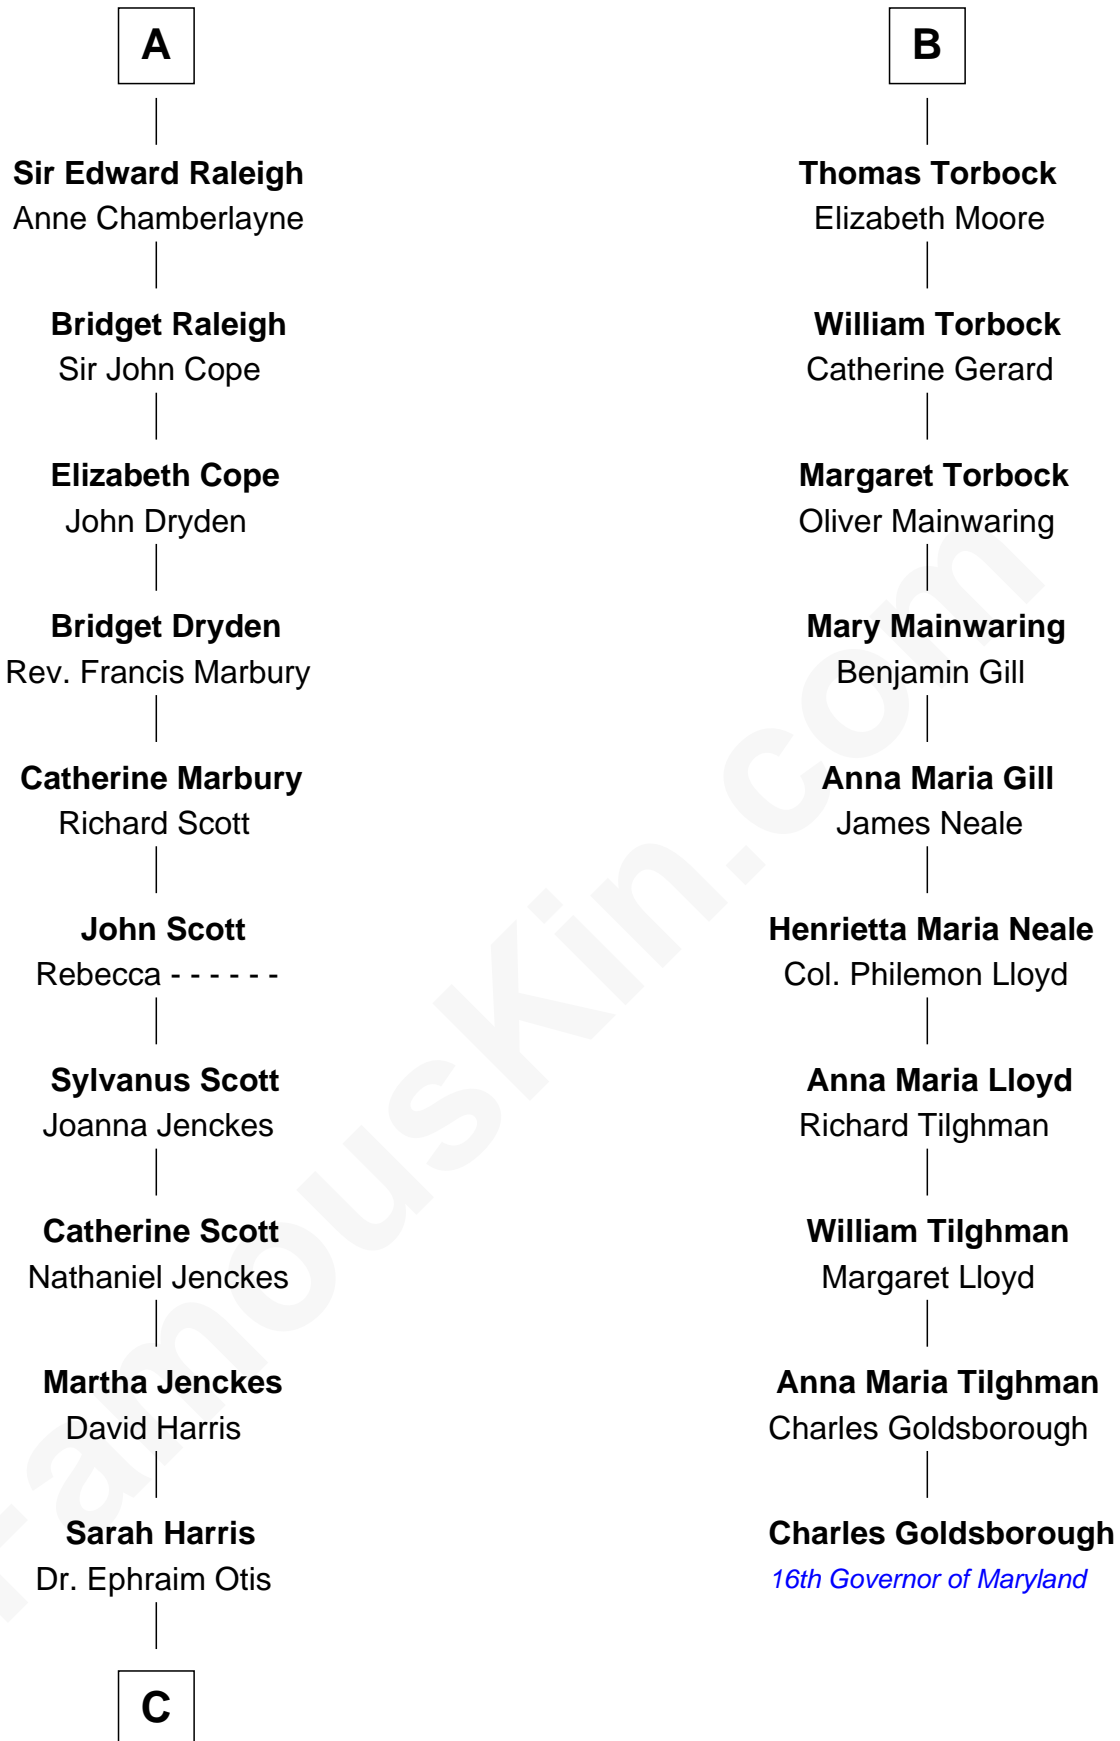

FamousKin.com

Relationship Chart of

Amelia Earhart

Aviation Pioneer

16th cousin 5 times removed of

Charles Goldsborough
16th Governor of Maryland

C

—
Dr. Ephraim Otis

Mary Cornell

—
Isaac Otis

Caroline Abigail Curtis

—
Alfred Gideon Otis

Amelia Josephine Harres

—
Amelia Otis

Edwin Stanton Earhart

—
Amelia Earhart