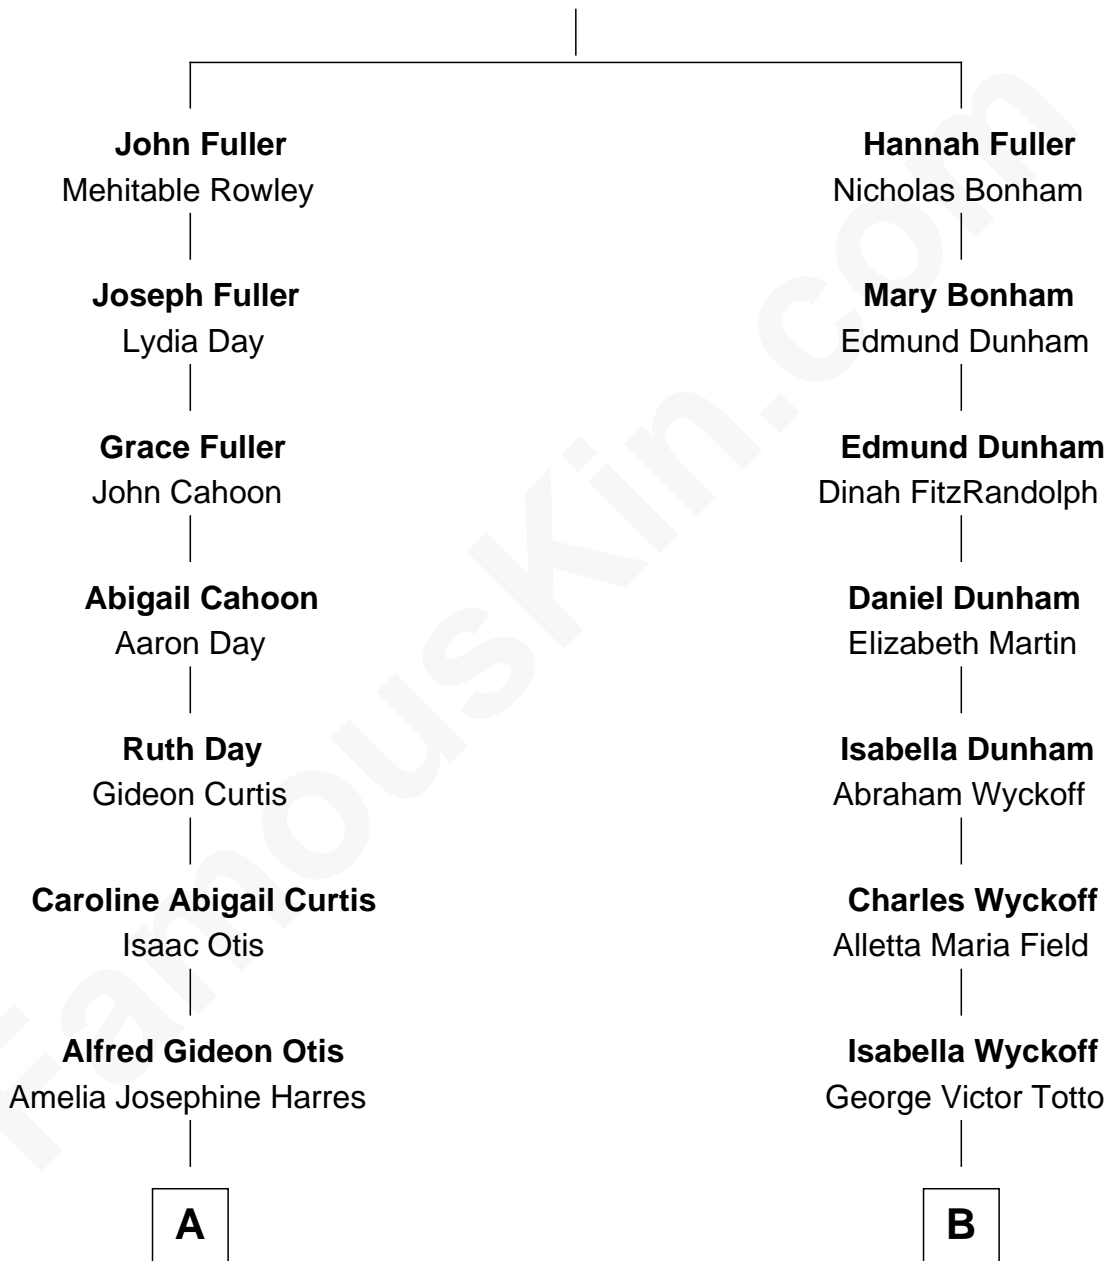

# FamousKin.com Relationship Chart of

**Amelia Earhart**

*Aviation Pioneer*

8th cousin of

**Georgia O'Keeffe**

*American Artist*

**Samuel Fuller**

Jane Lathrop

**A**

**Amelia Otis**  
Edwin Stanton Earhart

**Amelia Earhart**  
*Aviation Pioneer*

**B**

**Ida Ten Eyck Totto**  
Francis Calyxtus O'Keeffe

**Georgia O'Keeffe**  
*American Artist*

FamousKin.com