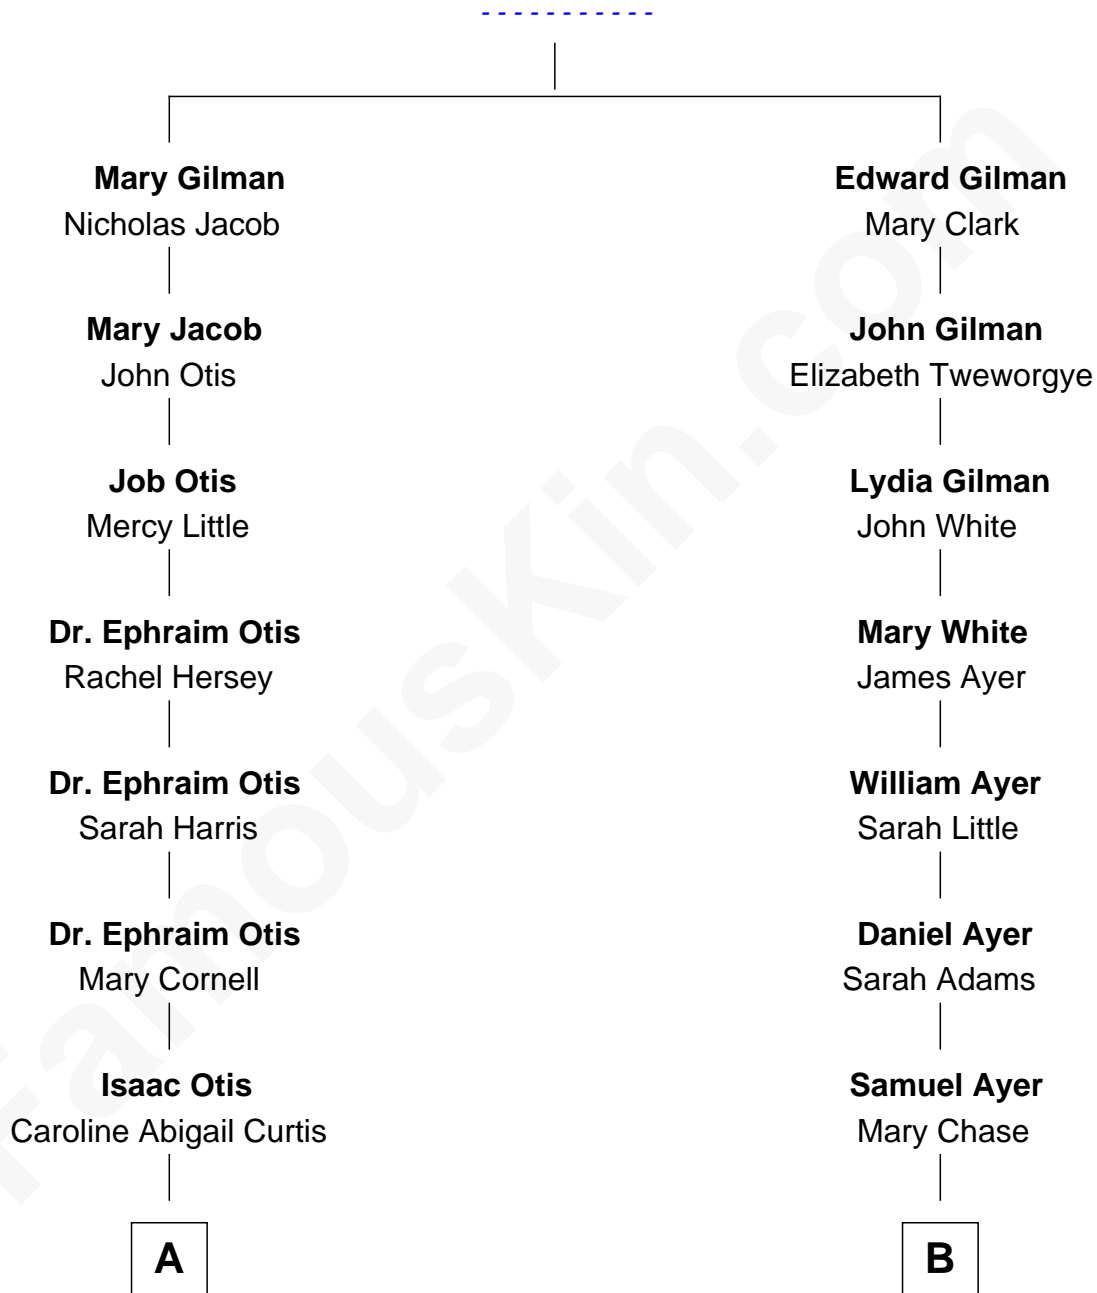

FamousKin.com Relationship Chart of

Amelia Earhart

Aviation Pioneer

9th cousin 2 times removed of

Gerald Ford

38th U.S. President

Edward Gilman

A

Alfred Gideon Otis
Amelia Josephine Harres

Amelia Otis
Edwin Stanton Earhart

Amelia Earhart
Aviation Pioneer

B

John Varnum Ayer
Elida Vanderburgh Manney

George Manney Ayer
Amy Gridley Butler

Adele Augusta Ayer
Levi Addison Gardner

Dorothy Ayer Gardner
Leslie Lynch King

Gerald Ford
38th U.S. President