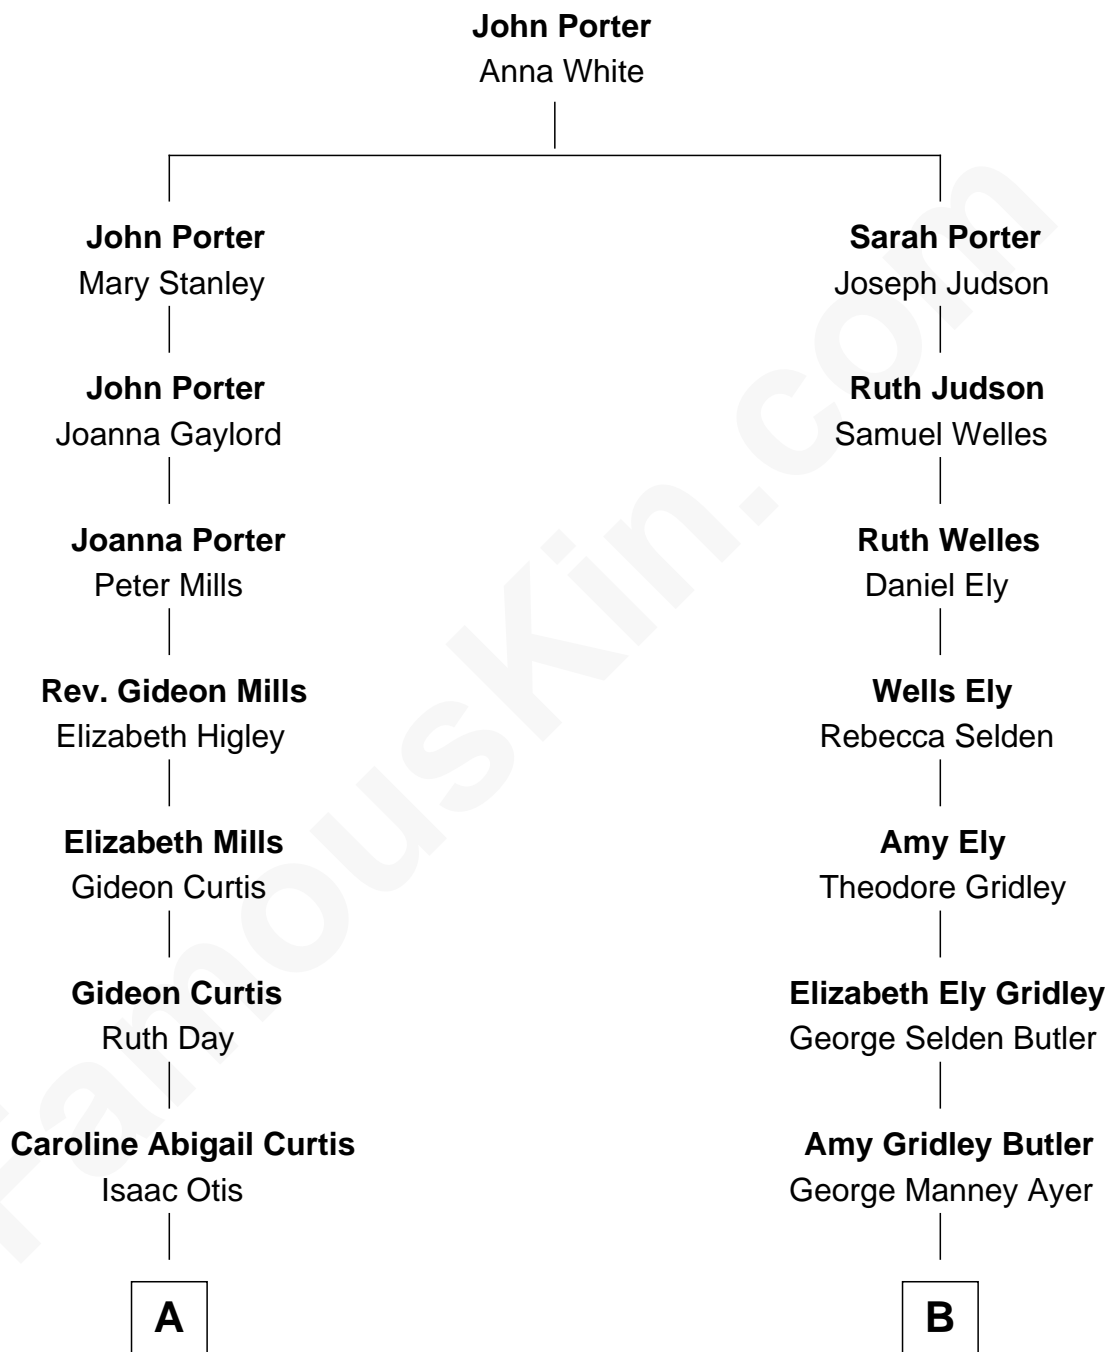

FamousKin.com Relationship Chart of

Amelia Earhart

Aviation Pioneer

9th cousin of

Gerald Ford

38th U.S. President

FamousKin.com