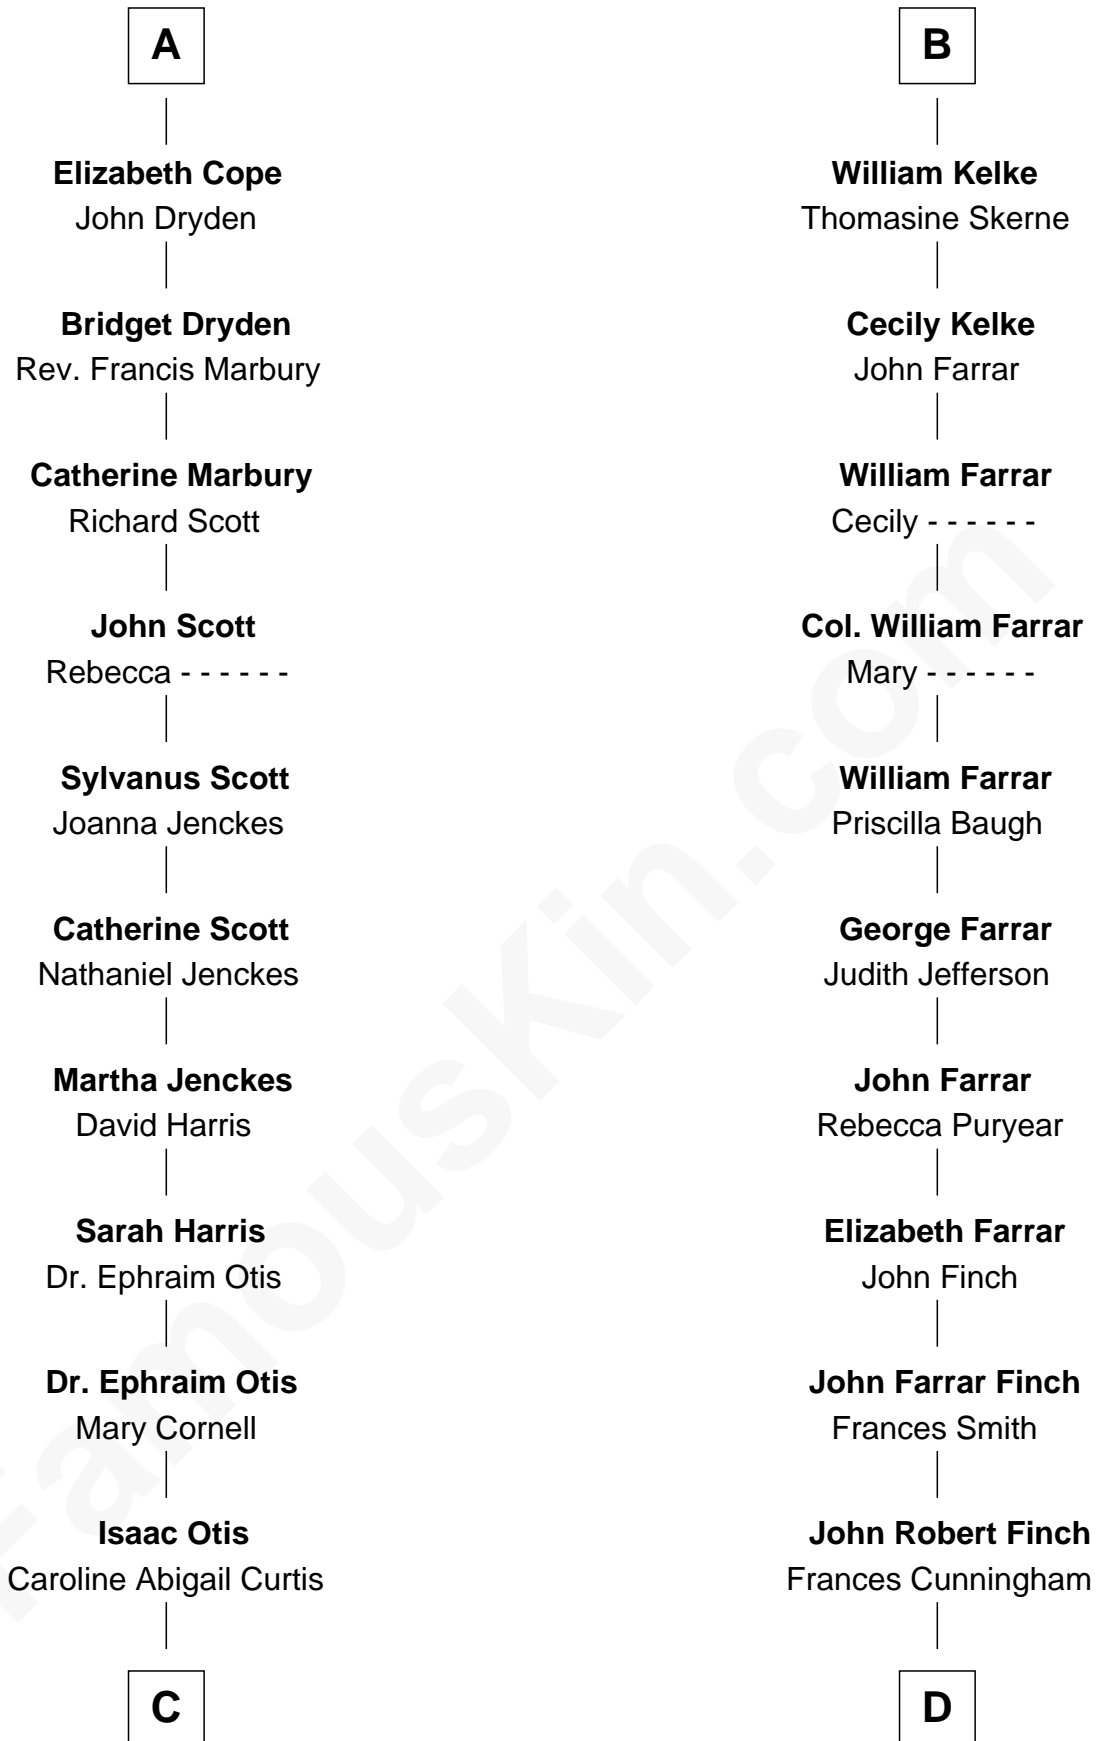

FamousKin.com Relationship Chart of

Amelia Earhart

Aviation Pioneer

19th cousin of

Harper Lee

Author of To Kill a Mockingbird

C

Alfred Gideon Otis
Amelia Josephine Harres

Amelia Otis
Edwin Stanton Earhart

Amelia Earhart
Aviation Pioneer

D

James Cunningham Finch
Ellen Rivers Williams

Frances Cunningham Finch
Amasa Coleman Lee

Harper Lee
Author of To Kill a Mockingbird

FamousKin.com