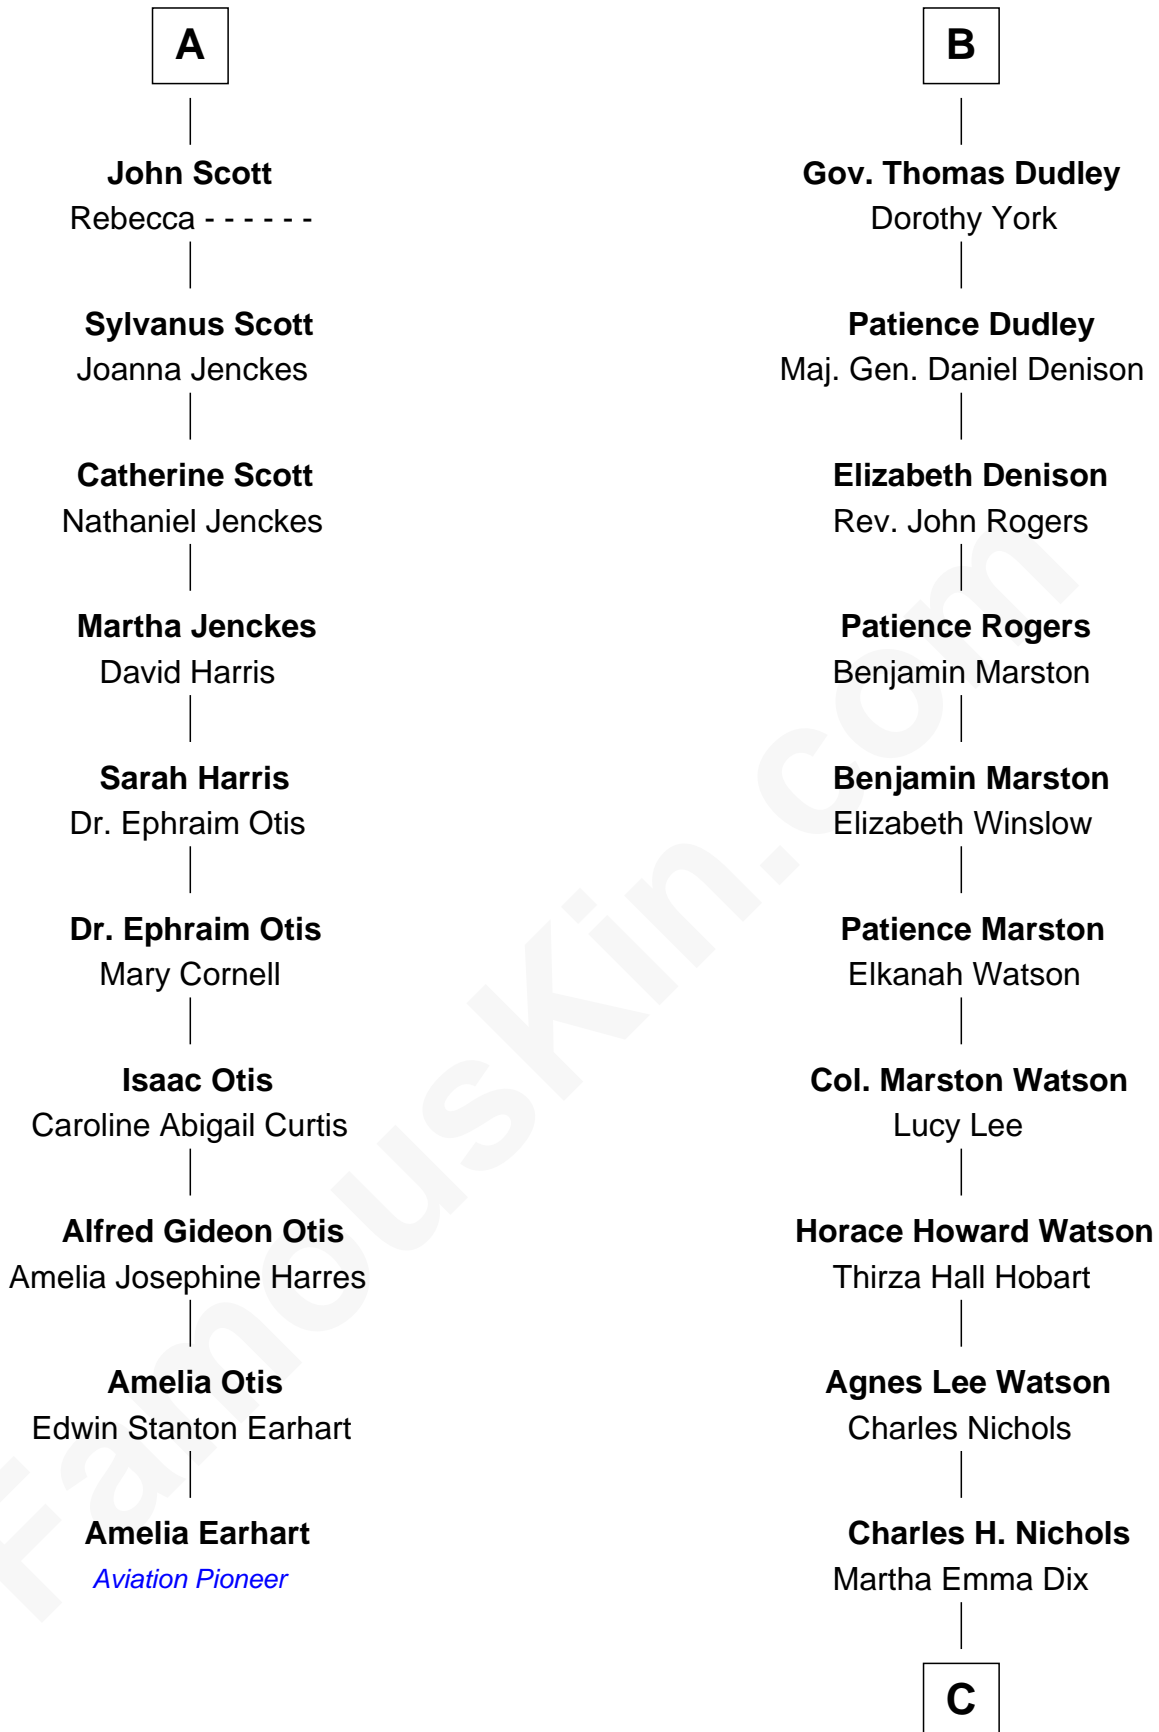

# FamousKin.com Relationship Chart of

**Amelia Earhart**

*Aviation Pioneer*

16th cousin 4 times removed of

**John Cena**

*Movie Actor and WWE Pro Wrestler*

**Sir Walter Blount**

Sancha de Ayala

**Sir Thomas Blount**  
Margaret de Gresley

**Sir Thomas Blount**  
Agnes Hawley

**Anne Blount**  
William Marbury

**Robert Marbury**  
Katherine Williamson

**William Marbury**  
Agnes Lenton

**Rev. Francis Marbury**  
Bridget Dryden

**Catherine Marbury**  
Richard Scott

**A**

**Constance Blount**  
Sir John Sutton

**Sir John Sutton**  
Elizabeth Berkeley

**Sir Edmund Sutton**  
Joyce Tiptoft

**Sir Edward Sutton**  
Cecily Willoughby

**Sir John Sutton**  
Cecily Grey

**Sir Henry Dudley**  
----- Ashton

*Probable*

**Roger Dudley**  
Susanna Thorne

**B**

**C**

**Charles Nichols**  
Julia Ellen Skelton

**Natalie Nichols**  
Ulysses John Lupien

**Carol Frances Lupien**  
John Joseph Cena