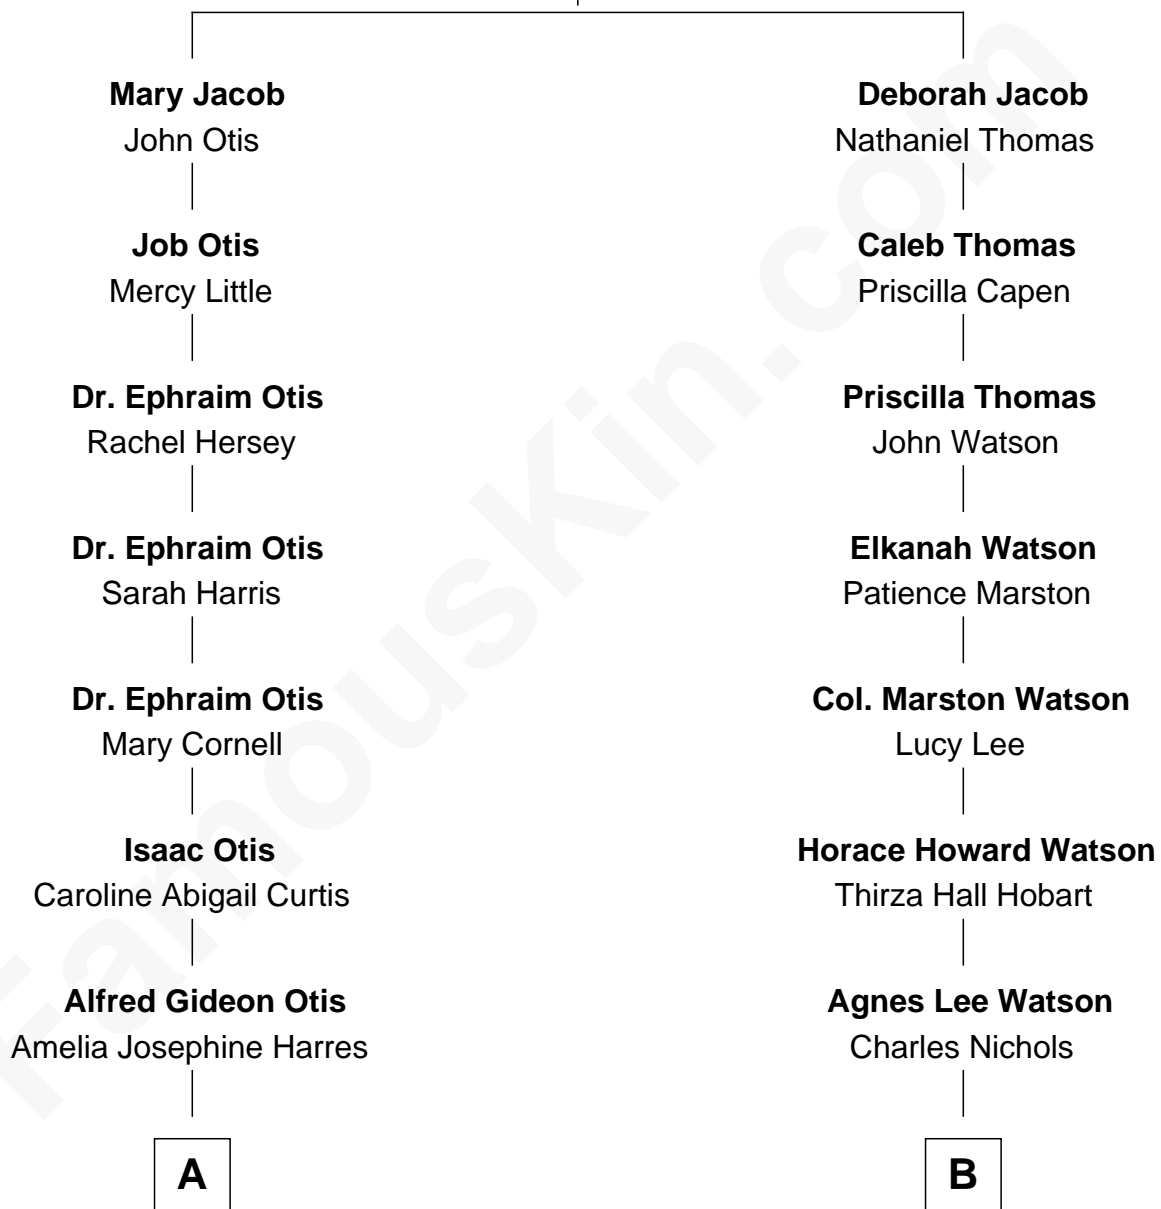

FamousKin.com Relationship Chart of

Amelia Earhart

Aviation Pioneer

8th cousin 3 times removed of

John Cena

Movie Actor and WWE Pro Wrestler

Nicholas Jacob

Mary Gilman

A

Amelia Otis
Edwin Stanton Earhart

Amelia Earhart
Aviation Pioneer

B

Charles H. Nichols
Martha Emma Dix

Charles Nichols
Julia Ellen Skelton

Natalie Nichols
Ulysses John Lupien

Carol Frances Lupien
John Joseph Cena