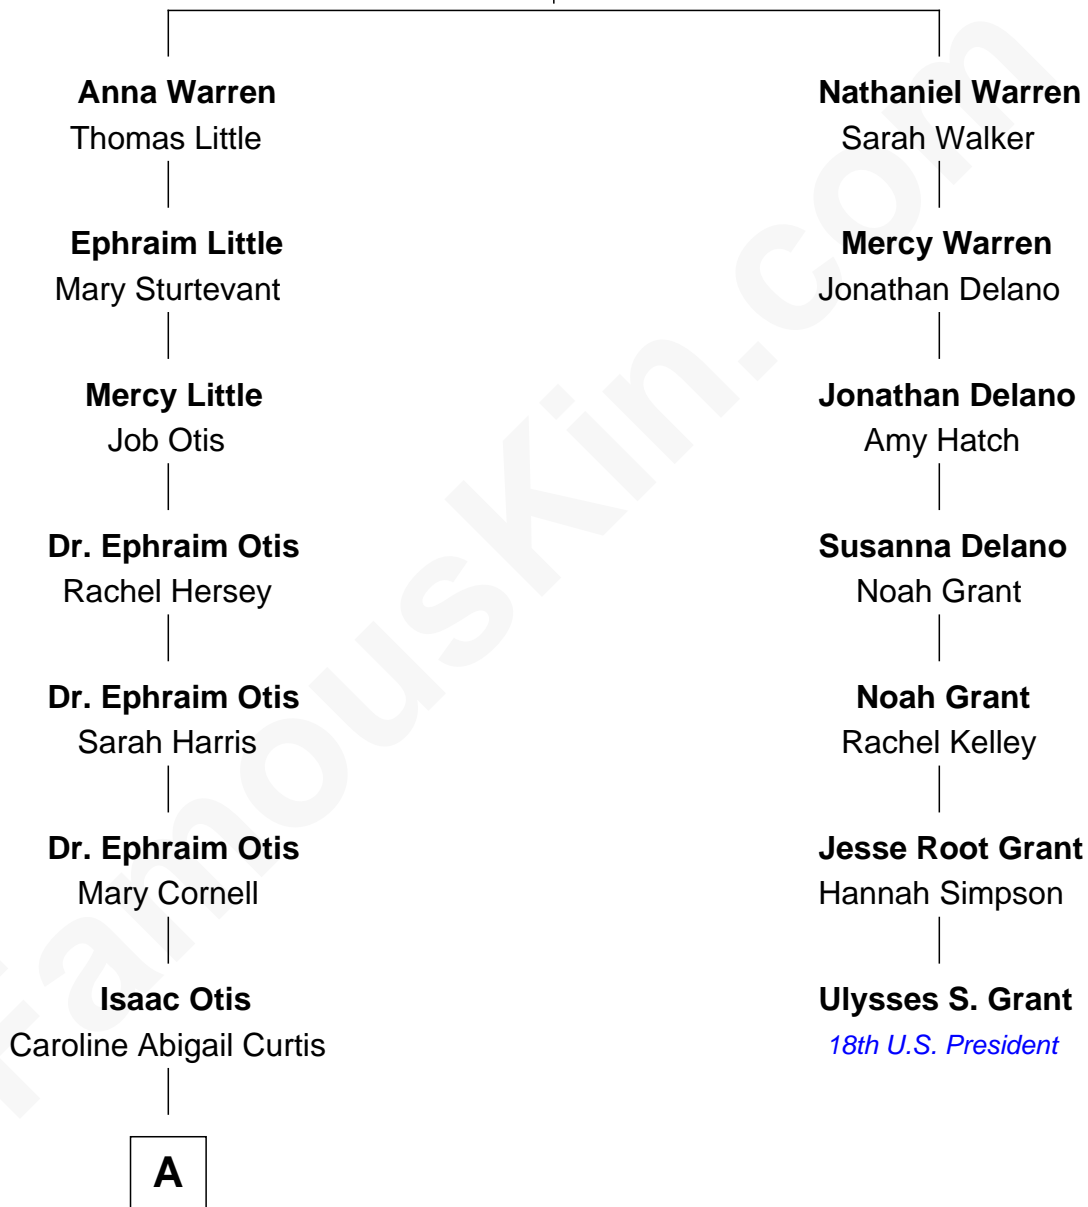

# FamousKin.com Relationship Chart of

**Amelia Earhart**

*Aviation Pioneer*

6th cousin 3 times removed of

**Ulysses S. Grant**

*18th U.S. President*

**Richard Warren**  
Elizabeth Walker

**A**

—  
**Alfred Gideon Otis**  
Amelia Josephine Harres

—  
**Amelia Otis**  
Edwin Stanton Earhart

—  
**Amelia Earhart**  
*Aviation Pioneer*

FamousKin.com