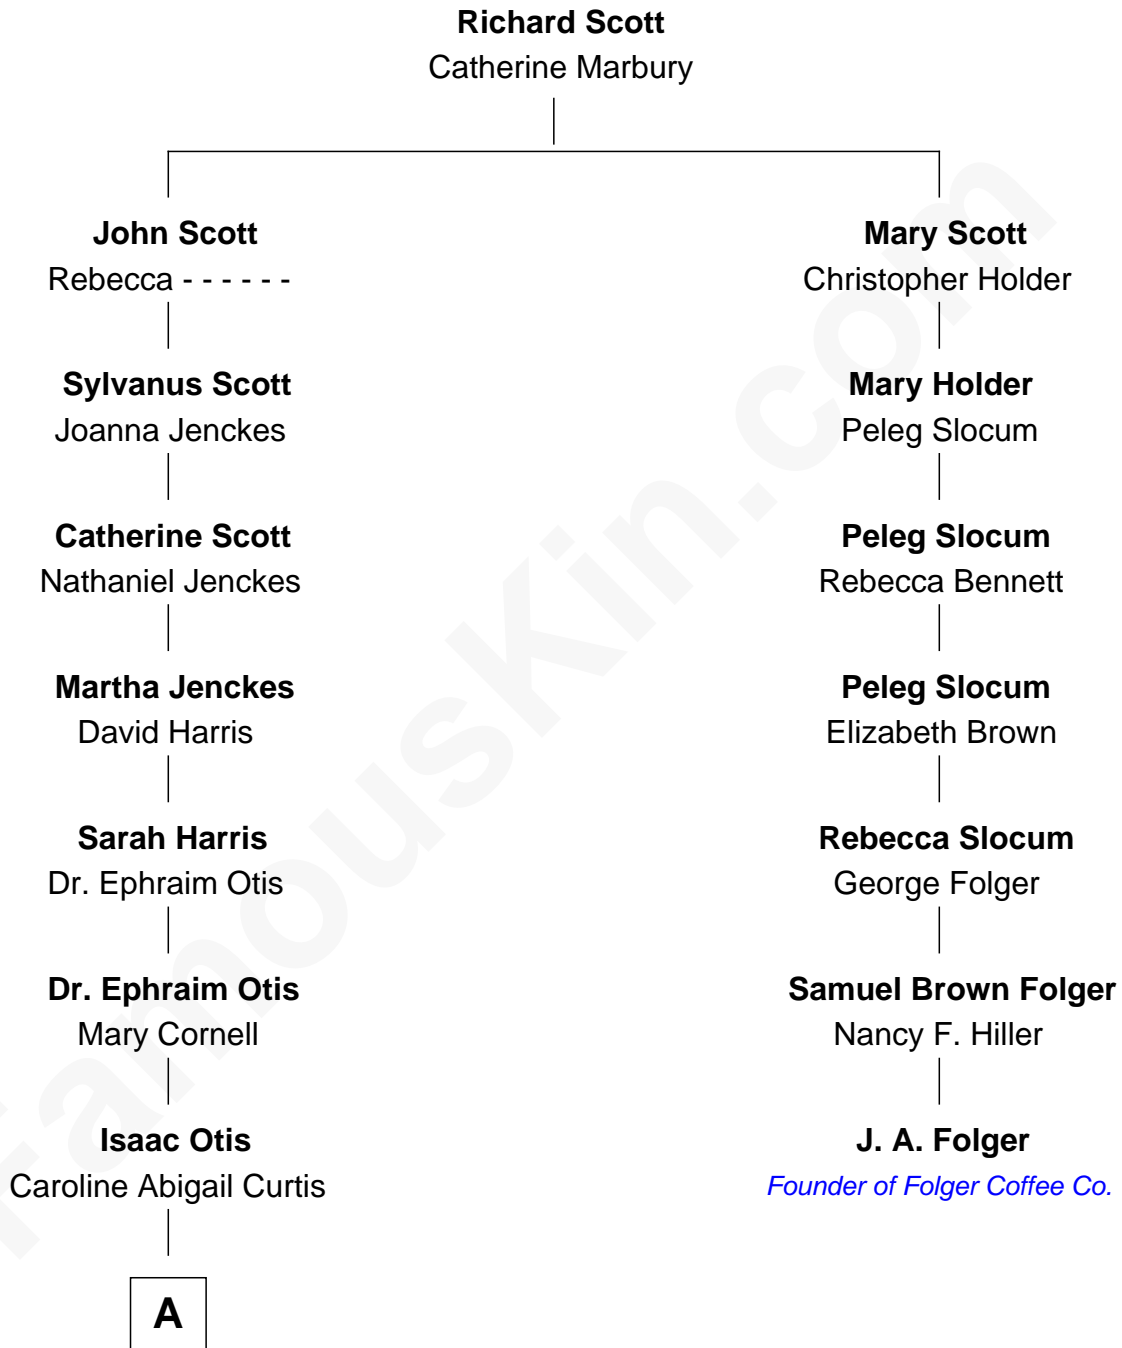

FamousKin.com

Relationship Chart of

Amelia Earhart

Aviation Pioneer

6th cousin 3 times removed of

J. A. Folger
Founder of Folger Coffee Company

A

—
Alfred Gideon Otis
Amelia Josephine Harres

—
Amelia Otis
Edwin Stanton Earhart

—
Amelia Earhart
Aviation Pioneer

FamousKin.com