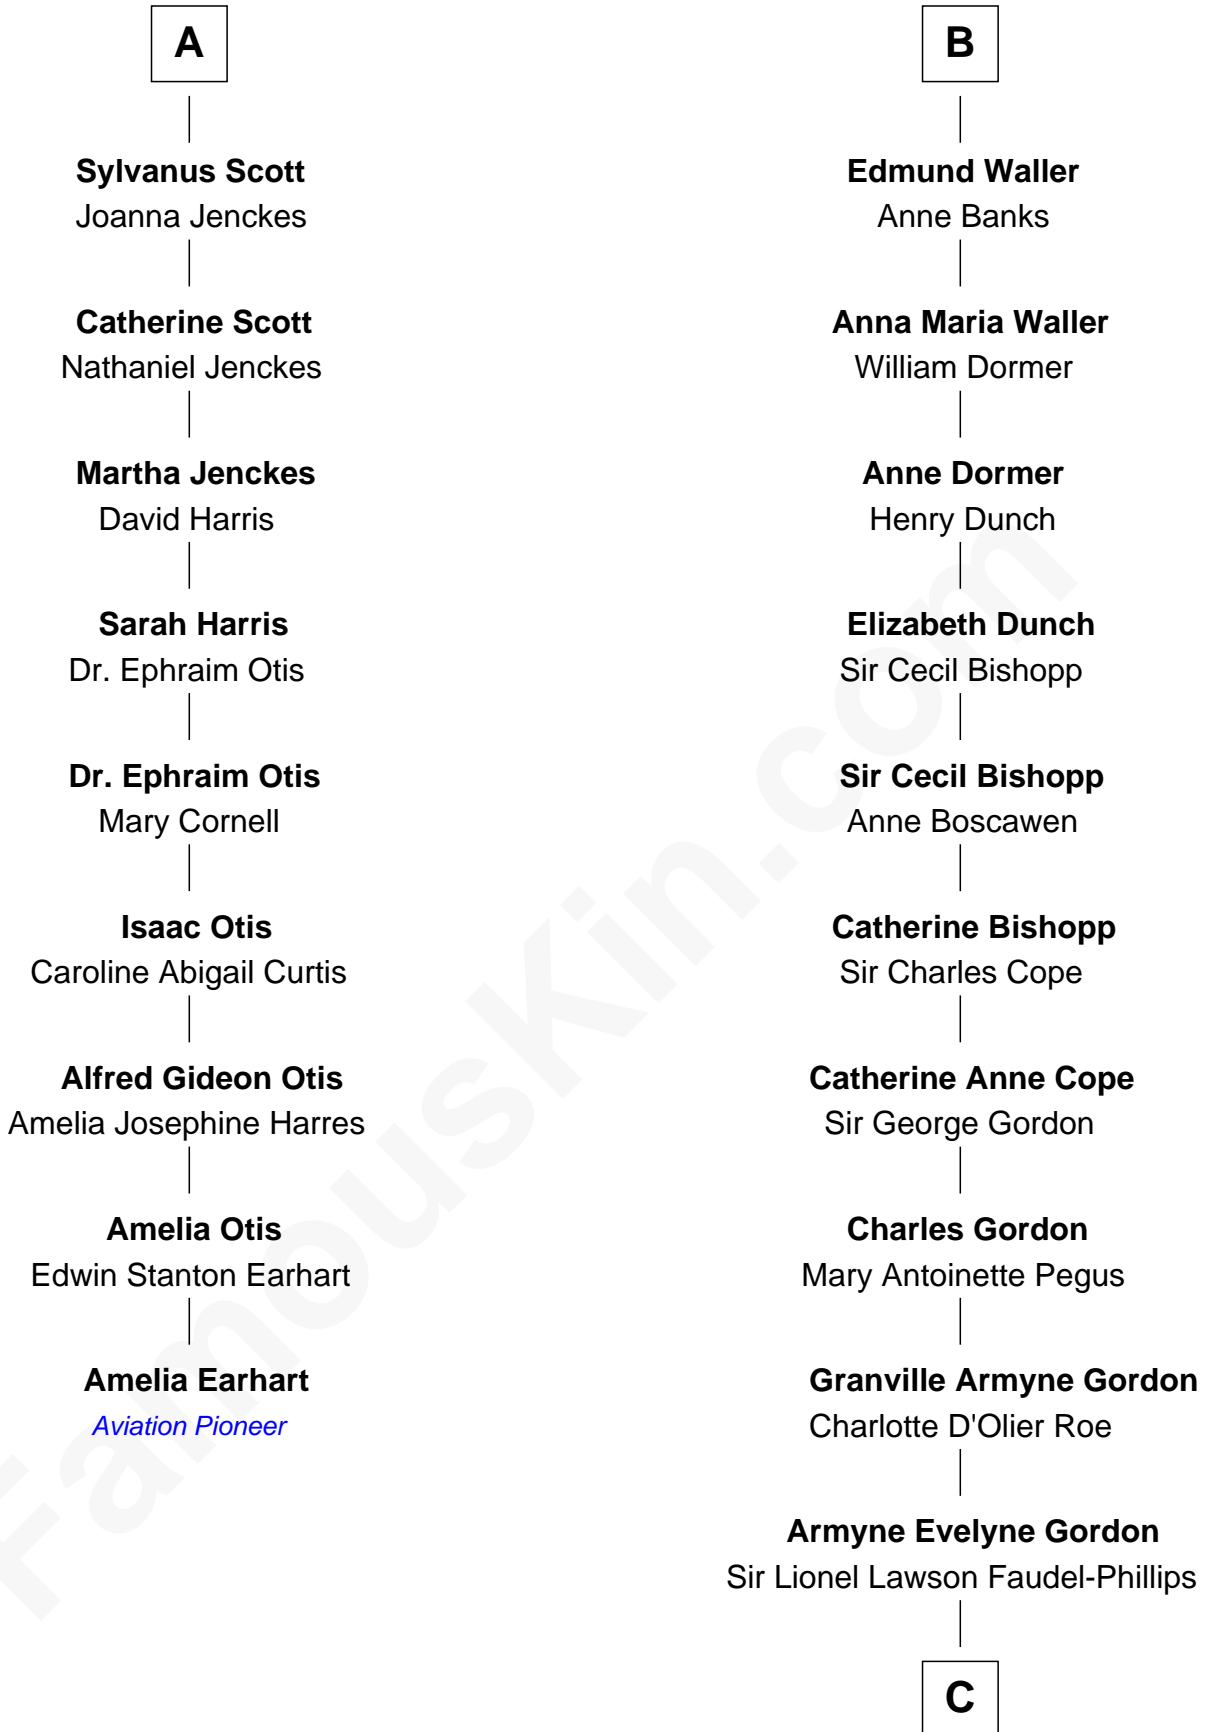

FamousKin.com Relationship Chart of

Amelia Earhart

Aviation Pioneer

15th cousin 5 times removed of

Cara Delevingne

Fashion Model and Movie Actress

Sir Thomas Blount

Margaret de Gresley

C

Anne Margaret Faudel-Phillips

John Vincent Sheffield

Jane Armyne Sheffield

Sir Jocelyn Edward Greville Stevens

Pandora Anne Stevens

Charles Hamar Delevingne

Cara Delevingne