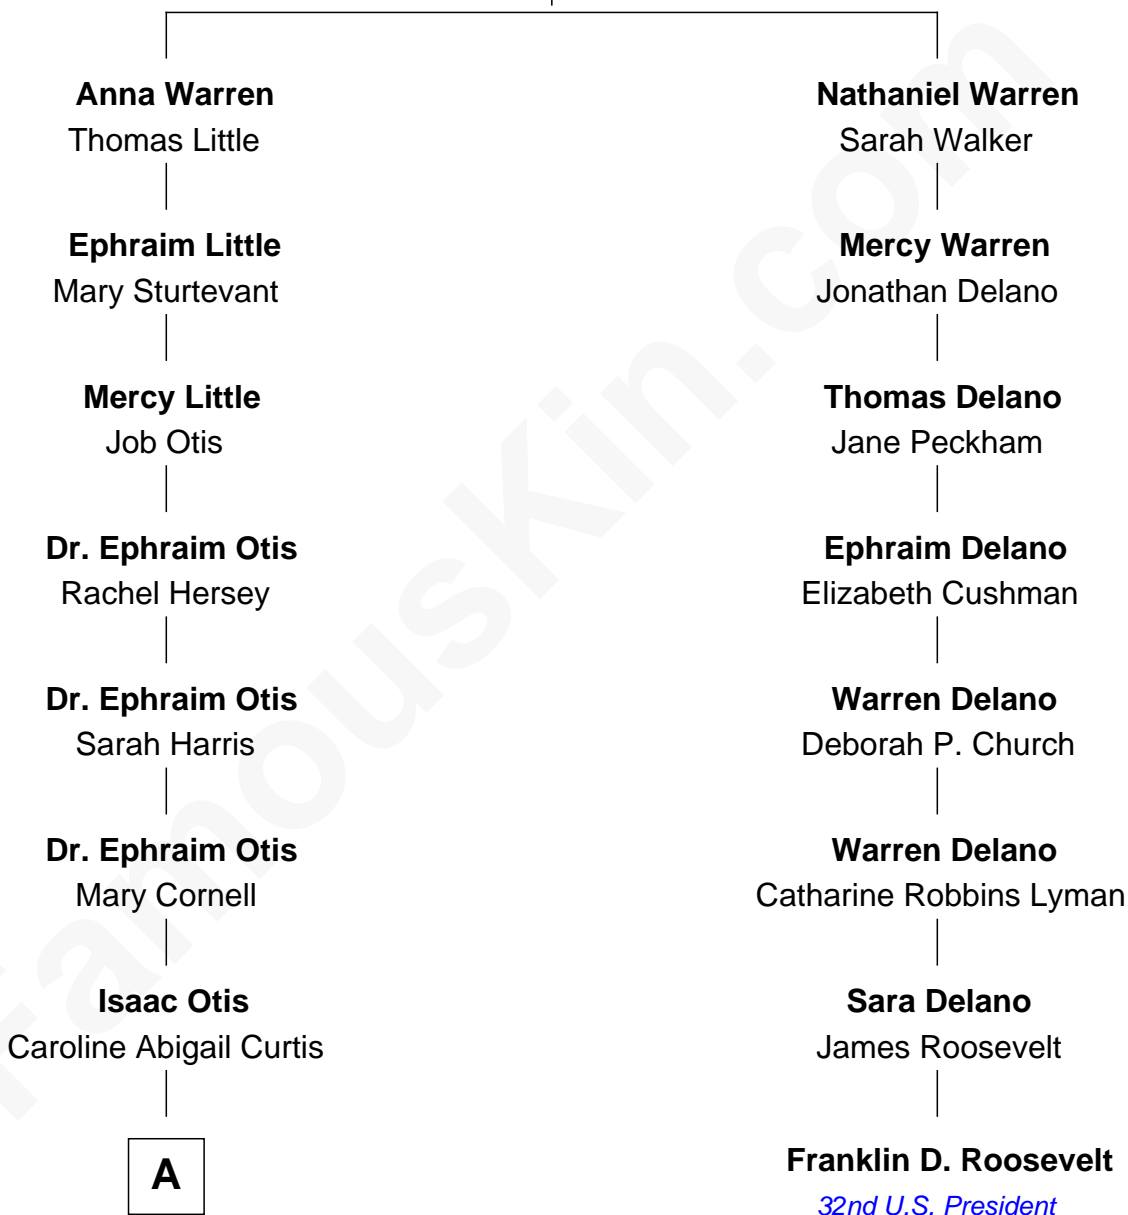

# FamousKin.com Relationship Chart of

**Amelia Earhart**

*Aviation Pioneer*

7th cousin 2 times removed of

**Franklin D. Roosevelt**

*32nd U.S. President*

**Richard Warren**  
Elizabeth Walker

**A**

—  
**Alfred Gideon Otis**  
Amelia Josephine Harres

—  
**Amelia Otis**  
Edwin Stanton Earhart

—  
**Amelia Earhart**  
*Aviation Pioneer*

FamousKin.com