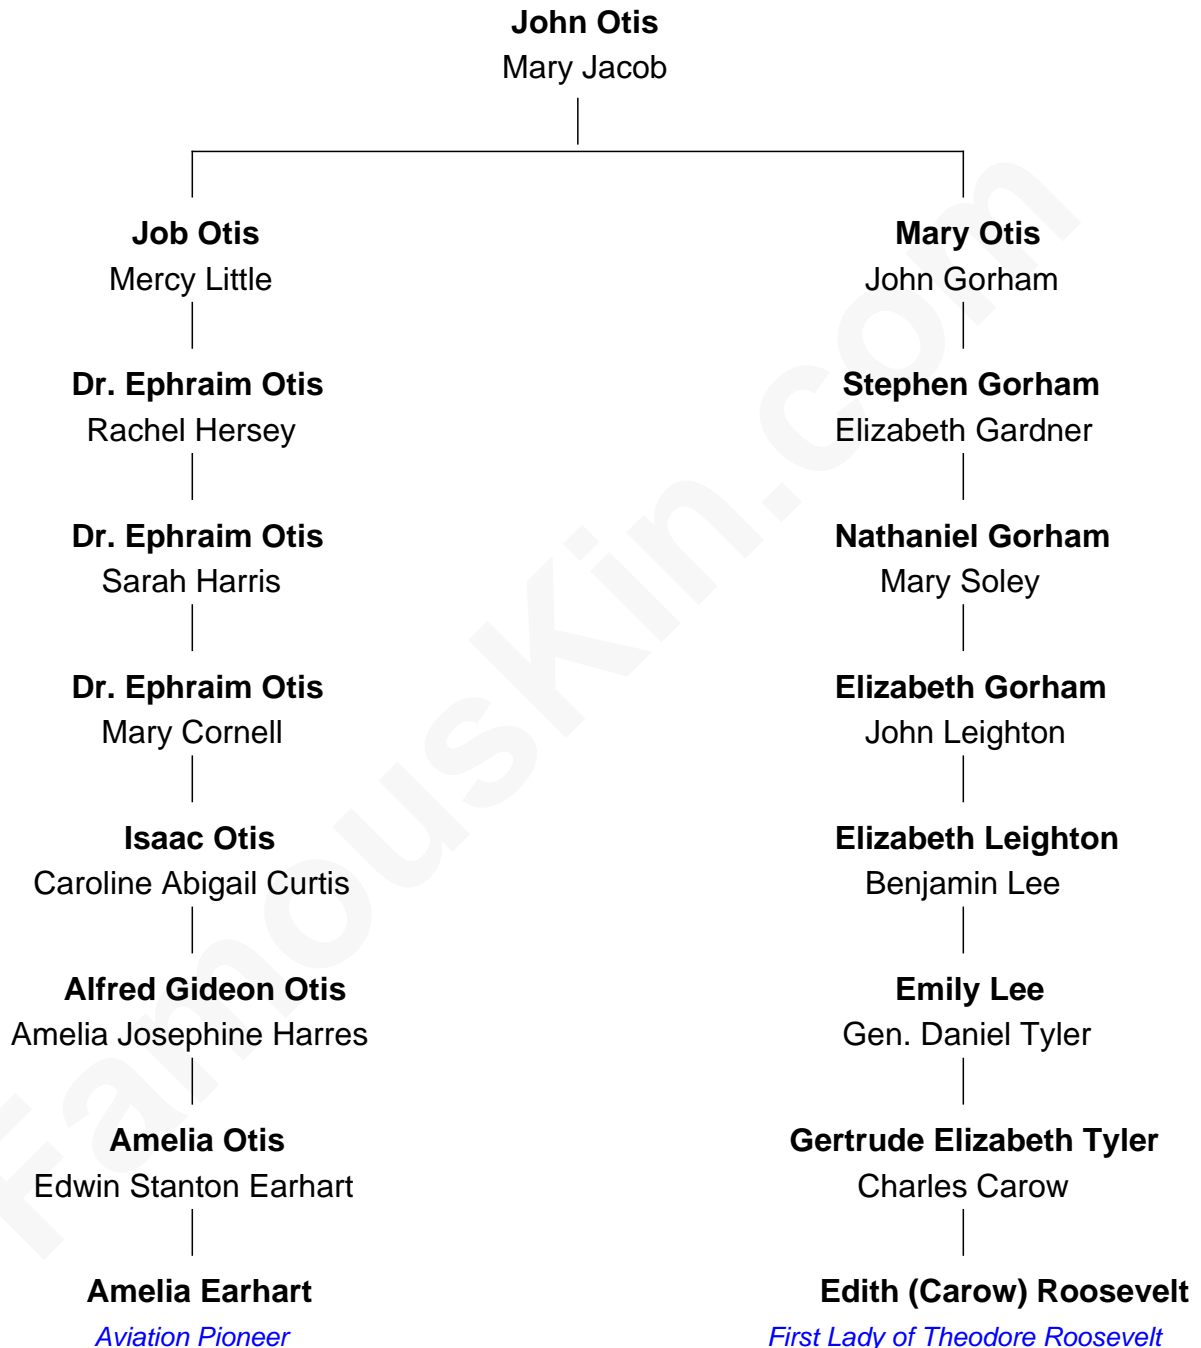

FamousKin.com Relationship Chart of

Amelia Earhart

Aviation Pioneer

7th cousin of

Edith (Carow) Roosevelt

First Lady of President Theodore Roosevelt

Amelia Earhart photo by [Pacific Aviation Museum](#) (CC BY 2.0)