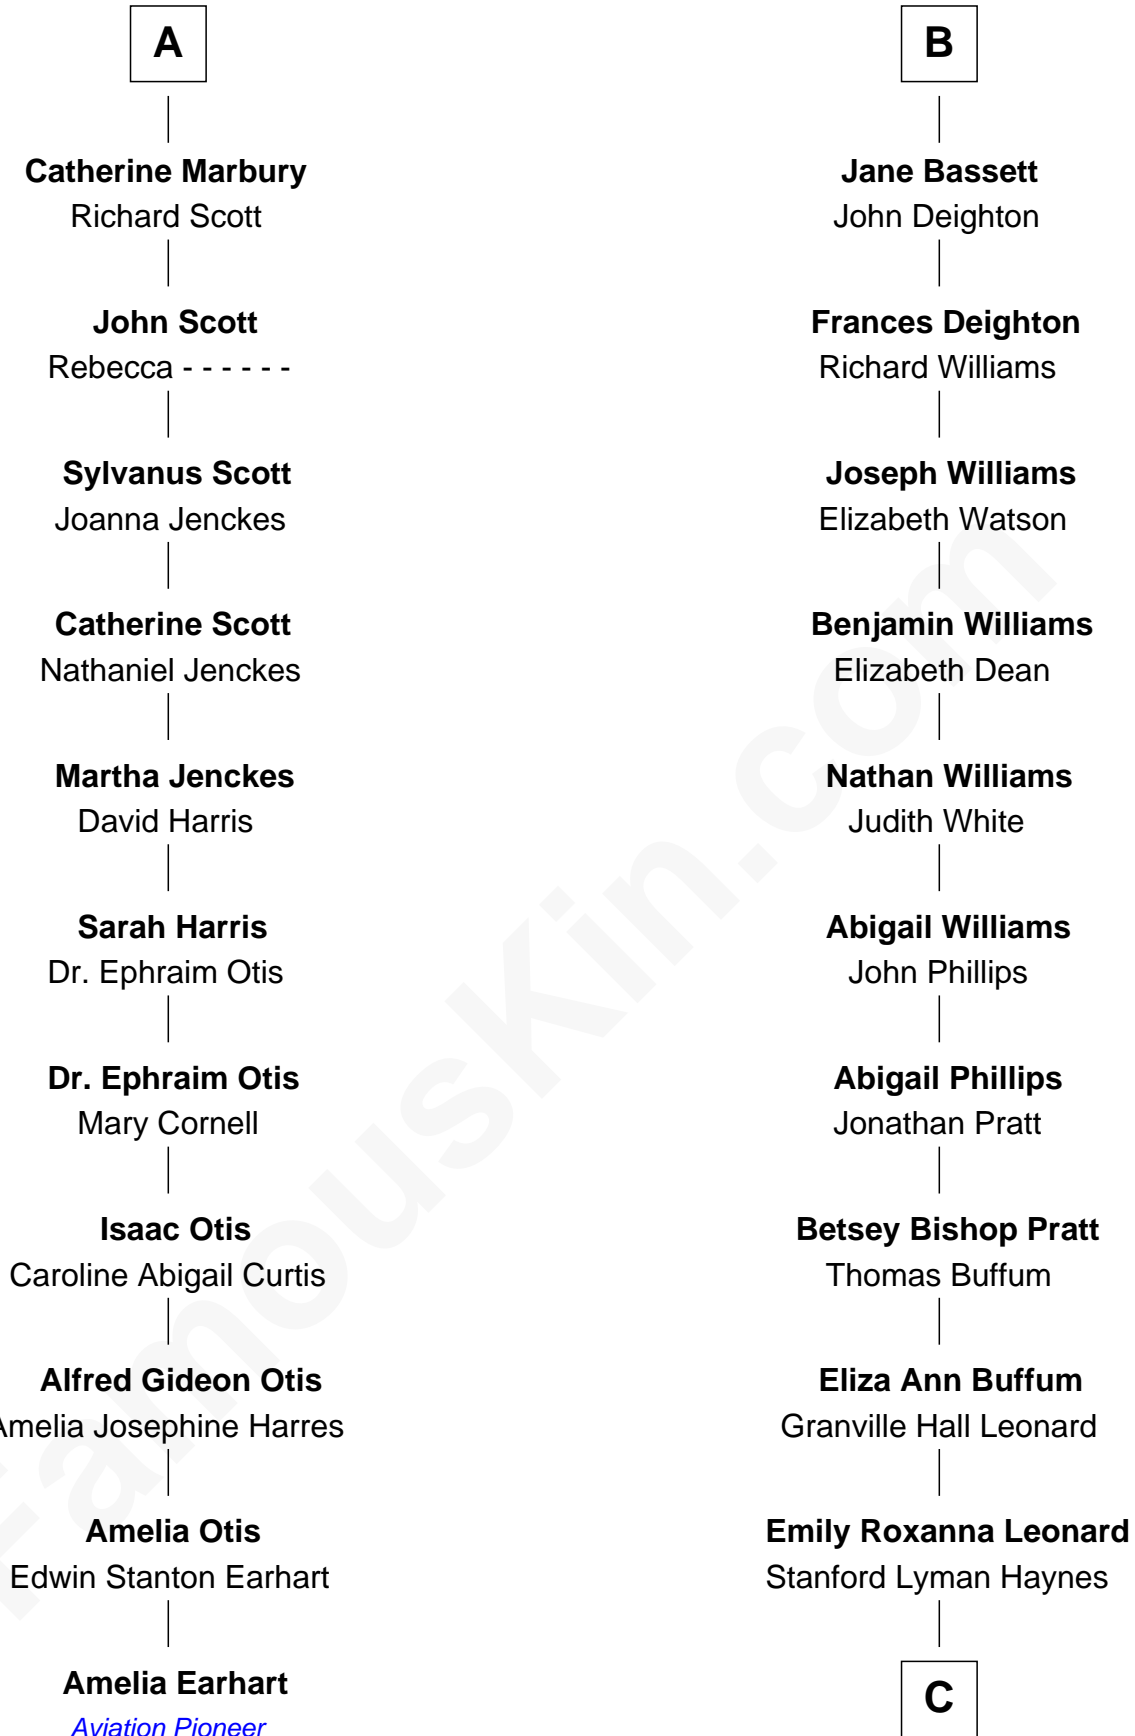

FamousKin.com Relationship Chart of

Amelia Earhart

Aviation Pioneer

17th cousin 2 times removed of

James Taylor

Singer-Songwriter

Robert de Ferrers
Margaret Despencer

Phillippa Ferrers
Sir Thomas Greene

Margaret Ferrers
John de Beauchamp

Sir Richard de Beauchamp
Elizabeth Stafford

Anne de Beauchamp
Sir Richard Lygon

Sir Richard Lygon
Margaret Greville

Henry Lygon
Elizabeth Berkeley

Elizabeth Lygon
Edward Bassett

B

C

Theodosia Haynes

Alexander Taylor

Dr. Isaac Montrose Taylor

Gertrude Arline Woodard

James Taylor

Singer-Songwriter