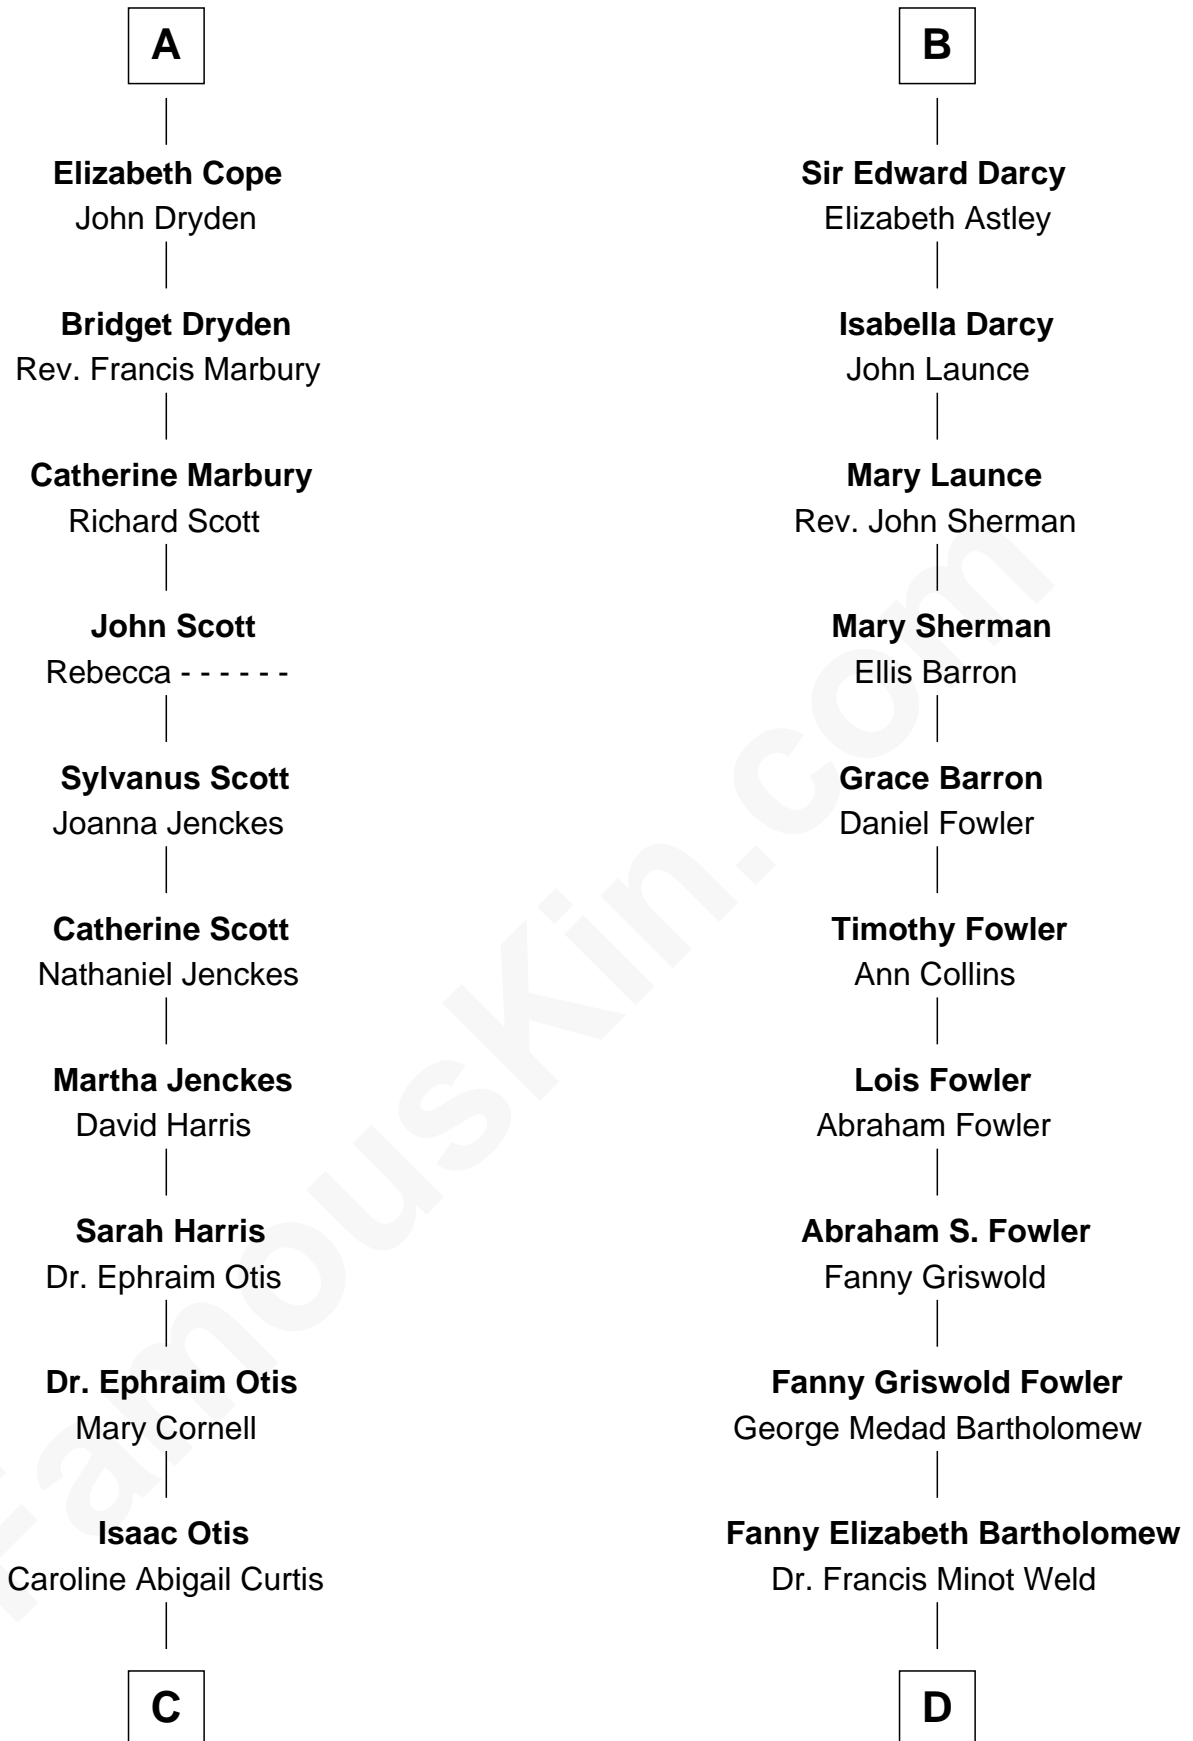

Sir Richard Talbot

Ankaret le Strange

Mary Talbot

Sir Thomas Greene

Sir Thomas Greene

Phillippa Ferrers

Elizabeth Greene

William Raleigh

Sir Henry de Grey

Margaret de Grey

Sir John Darcy

John Darcy

Joan de Greystoke

Richard Darcy

Eleanor Scrope

Sir William Darcy

Eupheme Langton

Sir Thomas Darcy

Dowsabel Tempest

Sir Arthur Darcy

Mary Carew

B

FamousKin.com