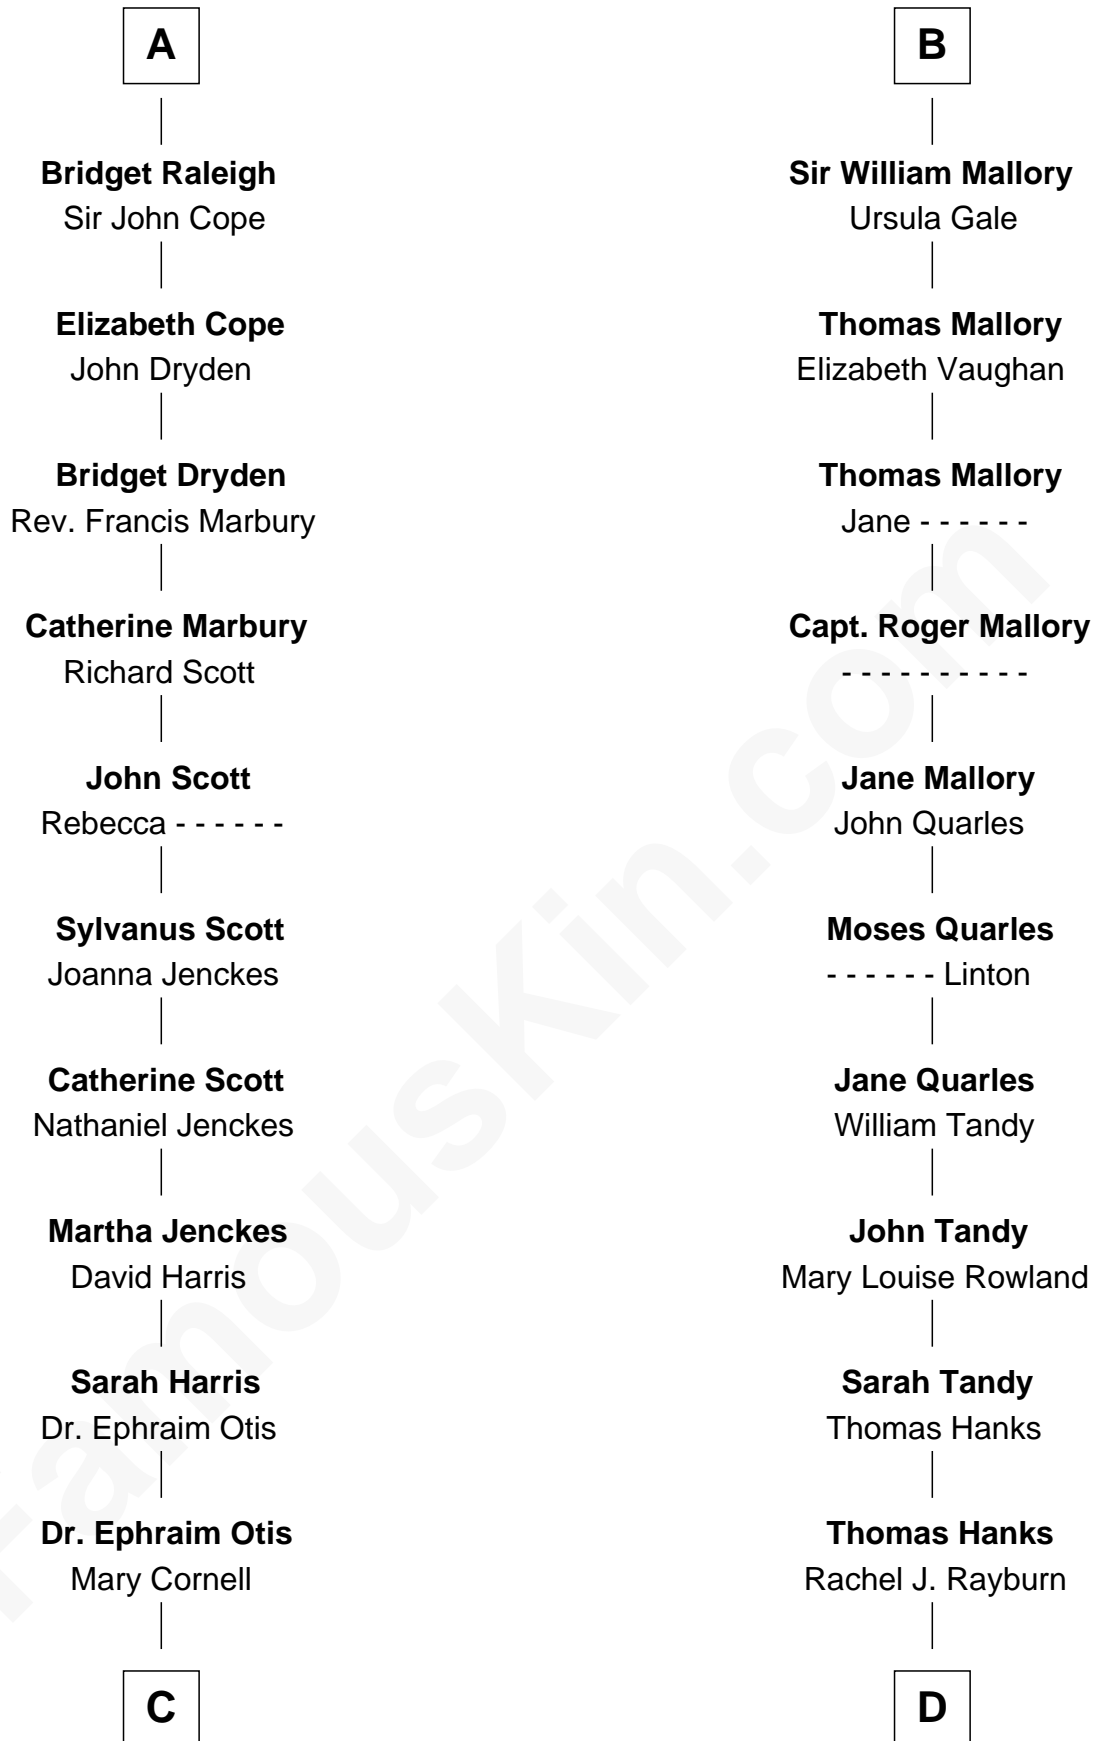

FamousKin.com Relationship Chart of

Amelia Earhart

Aviation Pioneer

20th cousin of

Tom Hanks

Movie Actor

Edmund Fitzalan

Alice de Warenne

C

Isaac Otis
Caroline Abigail Curtis

Alfred Gideon Otis
Amelia Josephine Harres

Amelia Otis
Edwin Stanton Earhart

Amelia Earhart
Aviation Pioneer

D

Daniel Boone Hanks
Mary Catherine Mefford

Ernest Buel Hanks
Gladys Hilda Ball

Amos Mefford Hanks
Janet Marylyn Frager

Tom Hanks
Movie Actor