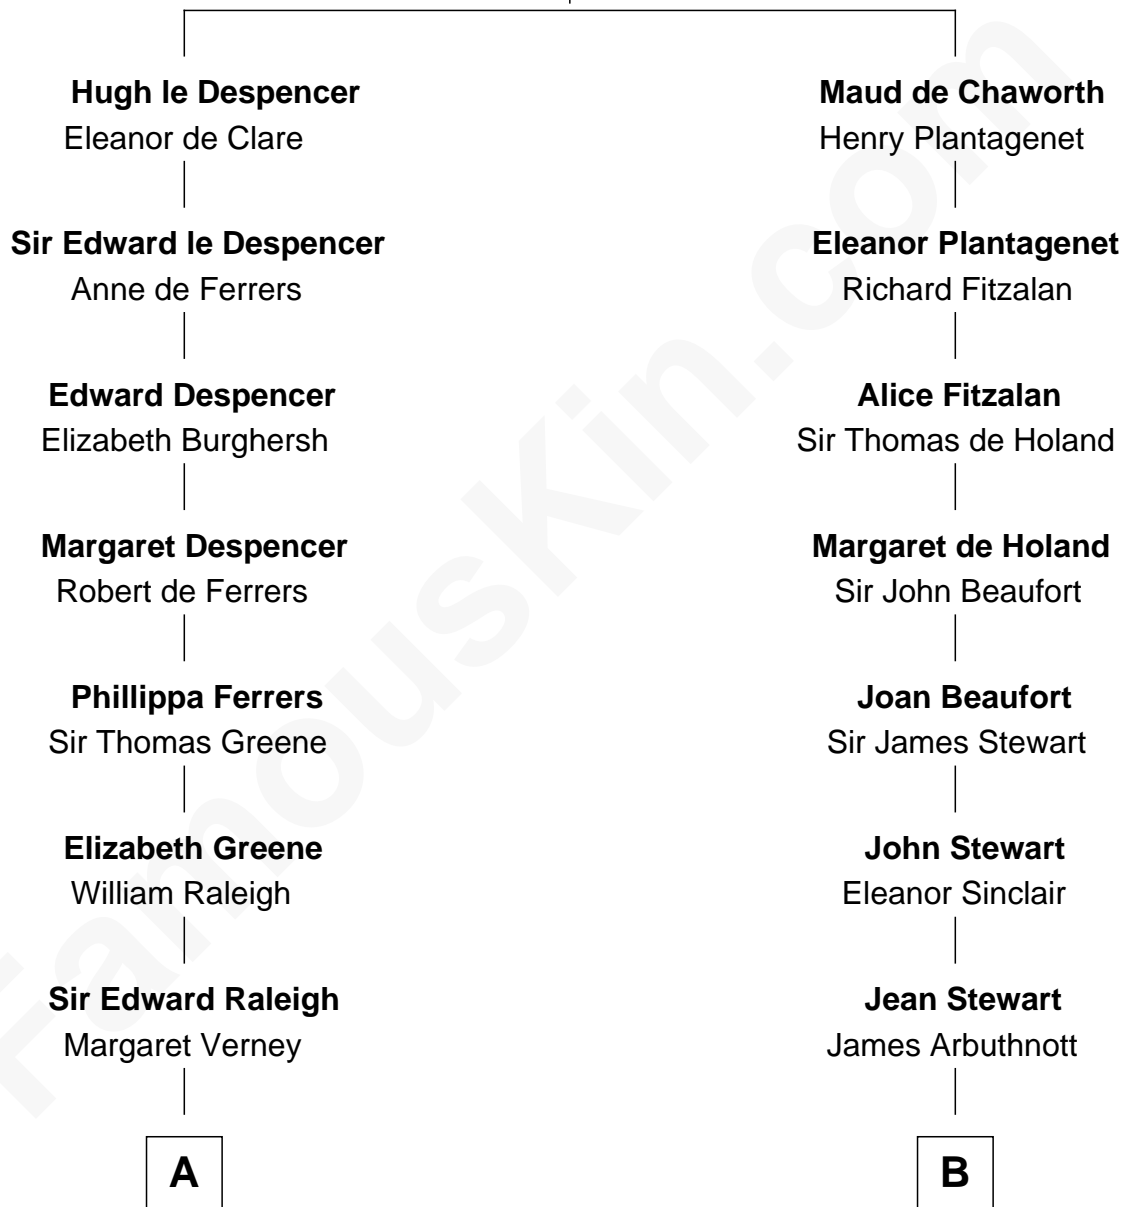

Isabella de Beauchamp

with husband
Sir Hugh le Despencer

with husband
Sir Patrick de Chaworth