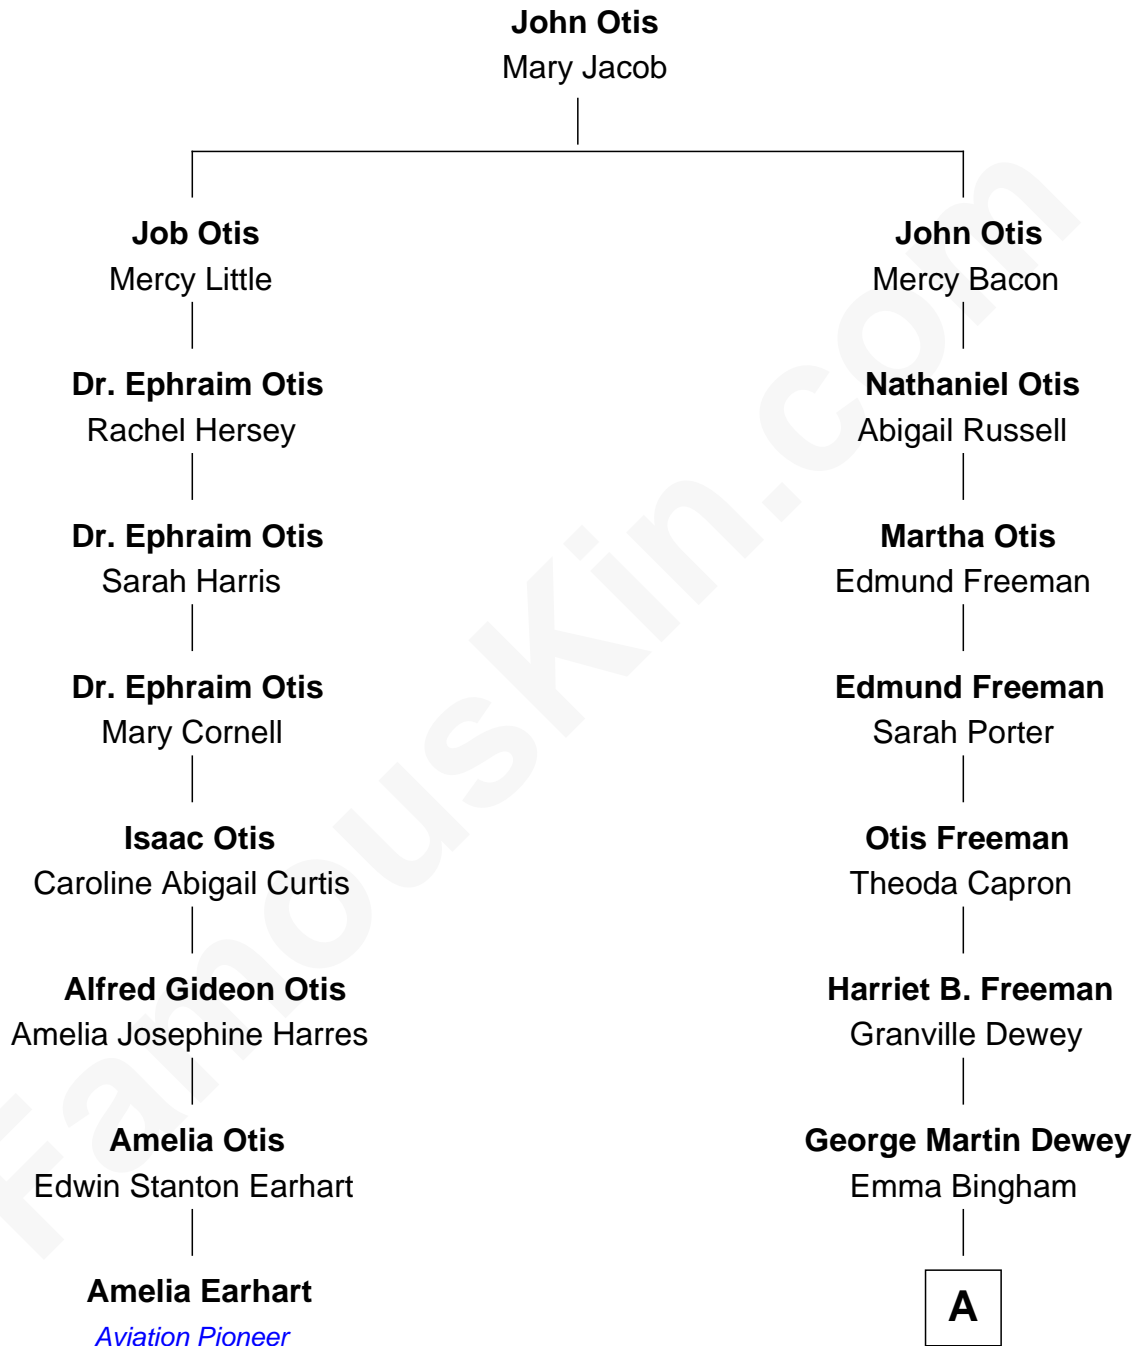

# FamousKin.com Relationship Chart of

**Amelia Earhart**

*Aviation Pioneer*

7th cousin 1 time removed of

**Thomas Edmund Dewey**

*47th Governor of New York*

A

George Martin Dewey

Annie L. Thomas

Thomas Edmund Dewey

*47th Governor of New York*

FamousKin.com