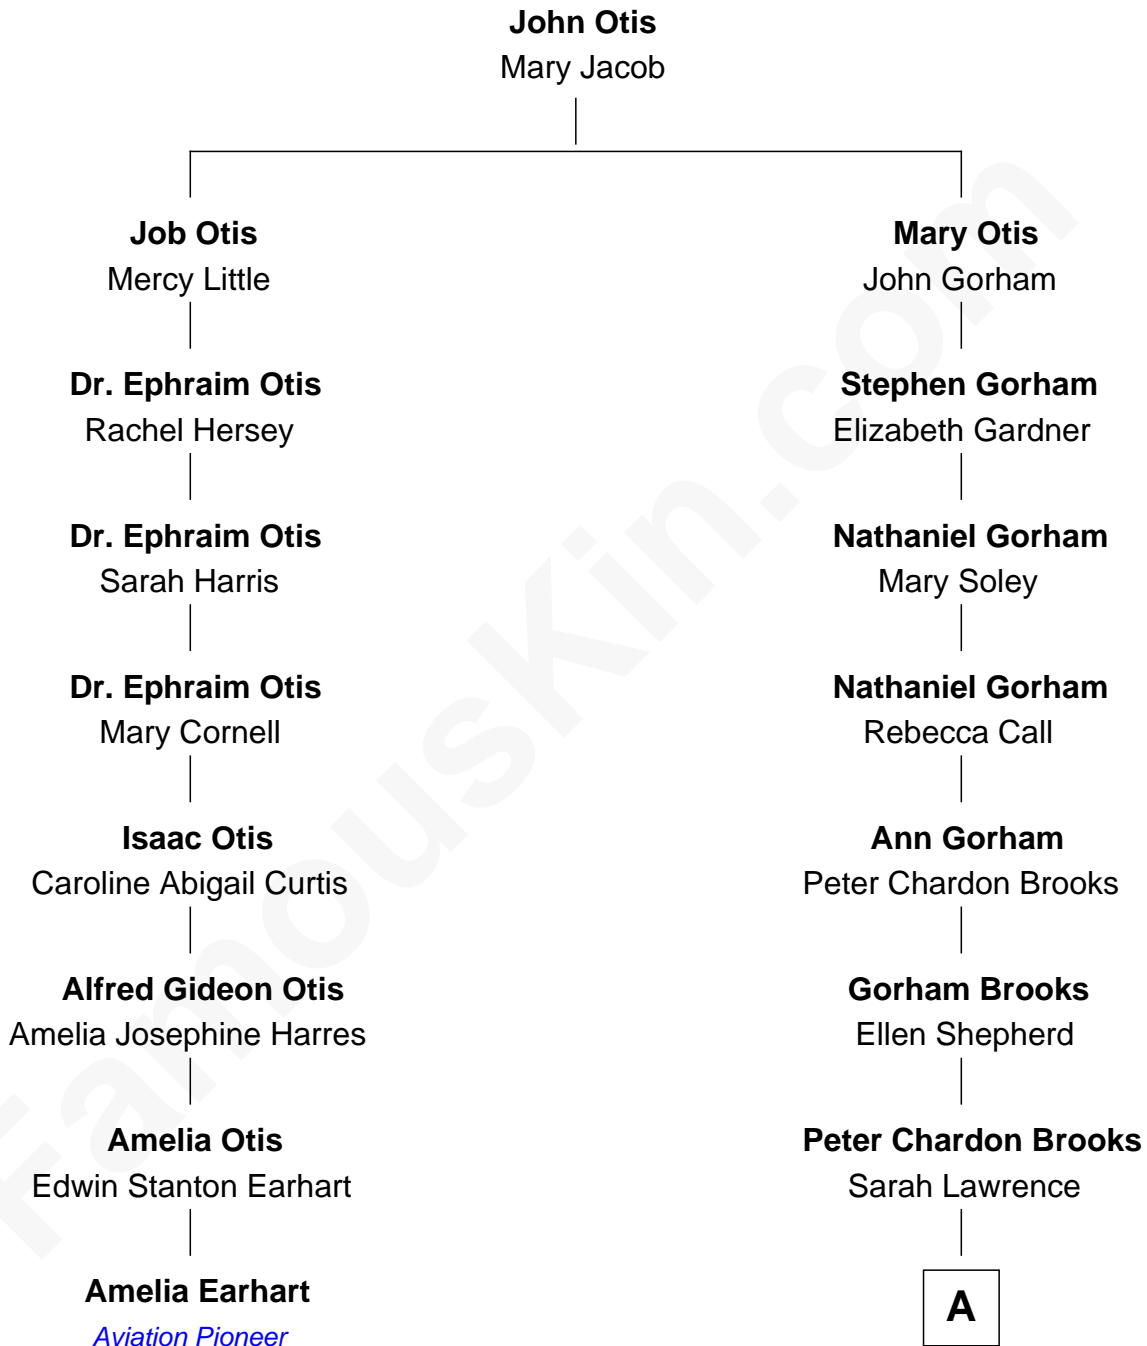

# FamousKin.com Relationship Chart of

**Amelia Earhart**

*Aviation Pioneer*

7th cousin 1 time removed of

**Leverett Saltonstall**

*55th Governor of Massachusetts*

A

**Eleanor Brooks**

Richard Middlecott Saltonstall

**Leverett Saltonstall**

*55th Governor of Massachusetts*

FamousKin.com