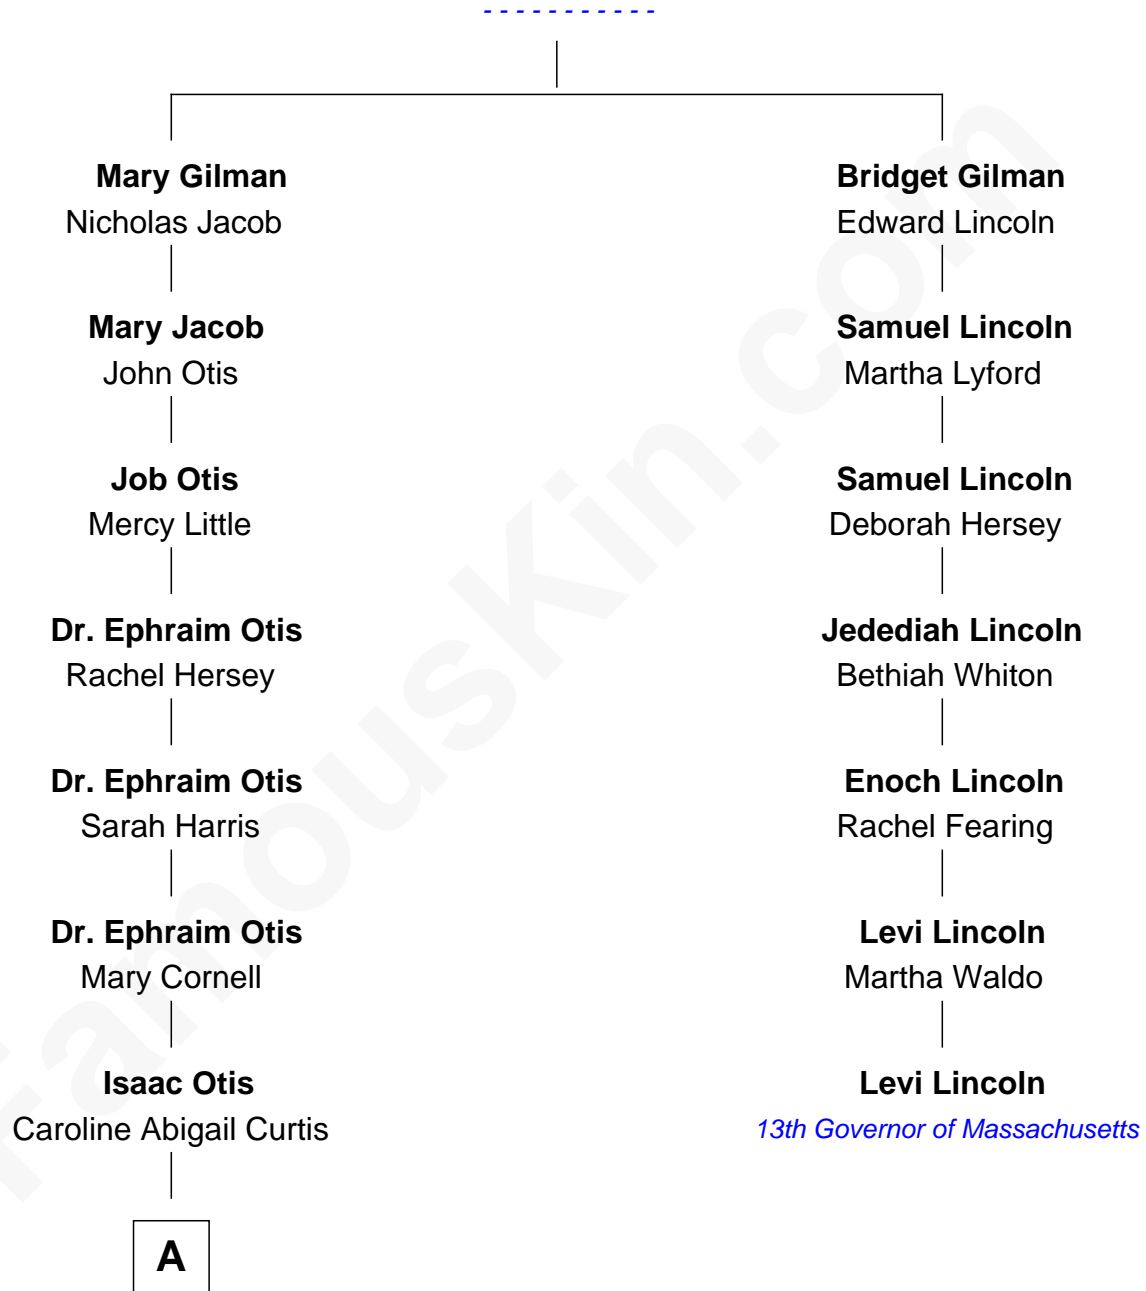

# FamousKin.com Relationship Chart of

**Amelia Earhart**

*Aviation Pioneer*

6th cousin 3 times removed of

**Levi Lincoln**

*13th Governor of Massachusetts*

**Edward Gilman**

**A**

—  
**Alfred Gideon Otis**  
Amelia Josephine Harres

—  
**Amelia Otis**  
Edwin Stanton Earhart

—  
**Amelia Earhart**  
*Aviation Pioneer*

FamousKin.com