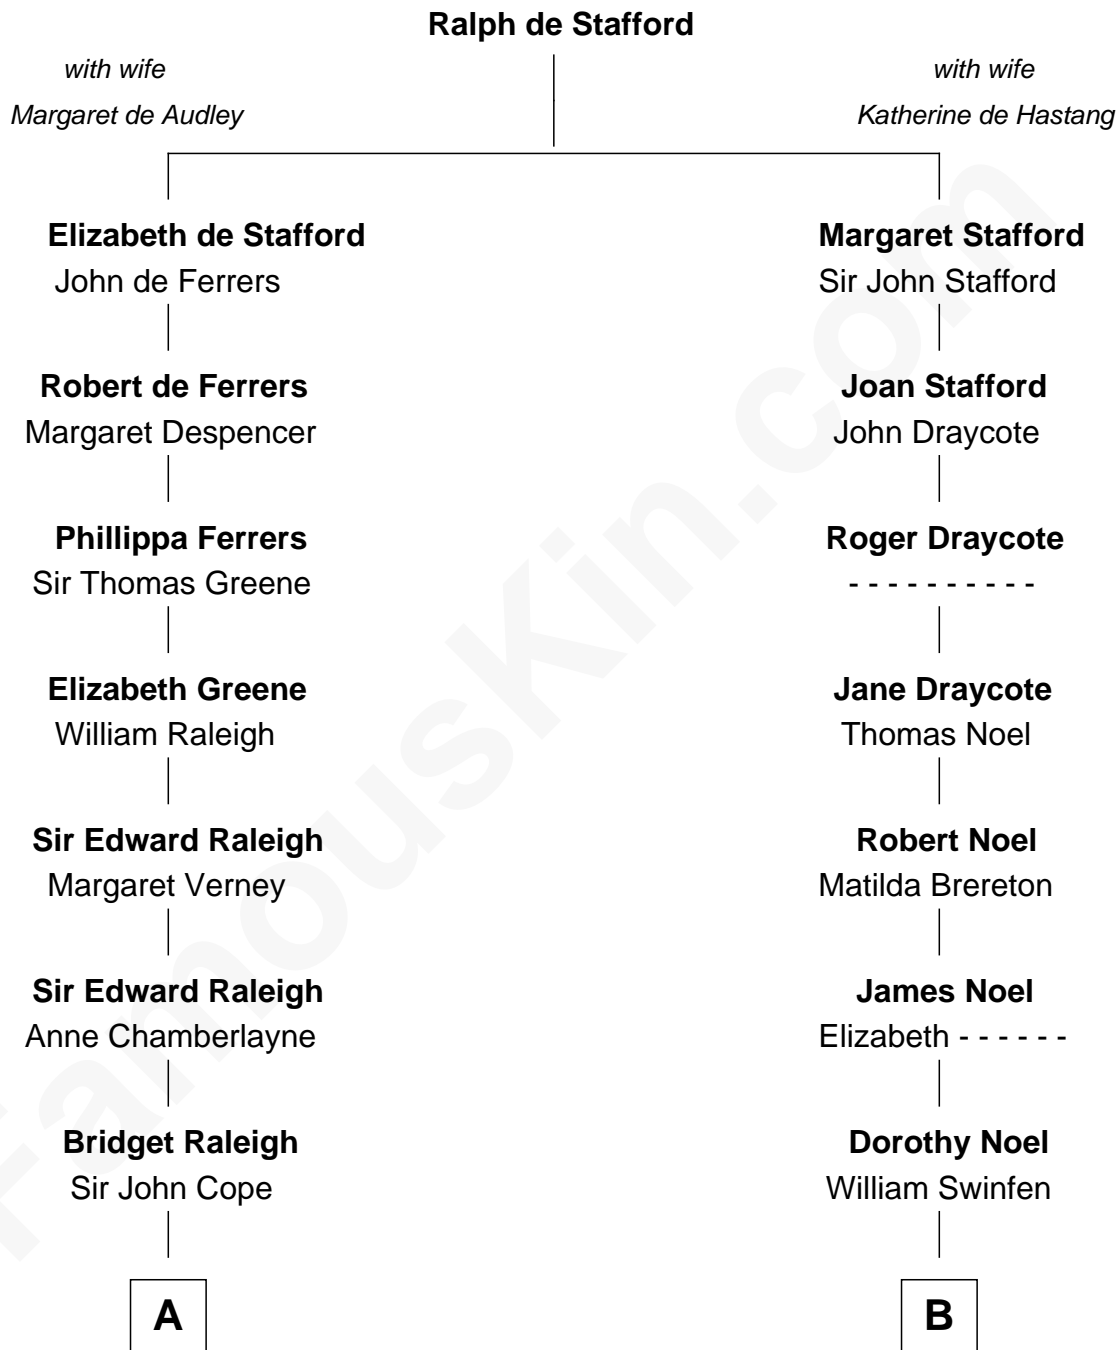

FamousKin.com Relationship Chart of

Amelia Earhart

Aviation Pioneer

14th cousin 5 times removed of

Charles Carroll

Signer of the Declaration of Independence

C

—
Alfred Gideon Otis
Amelia Josephine Harres

—
Amelia Otis
Edwin Stanton Earhart

—
Amelia Earhart
Aviation Pioneer

FamousKin.com