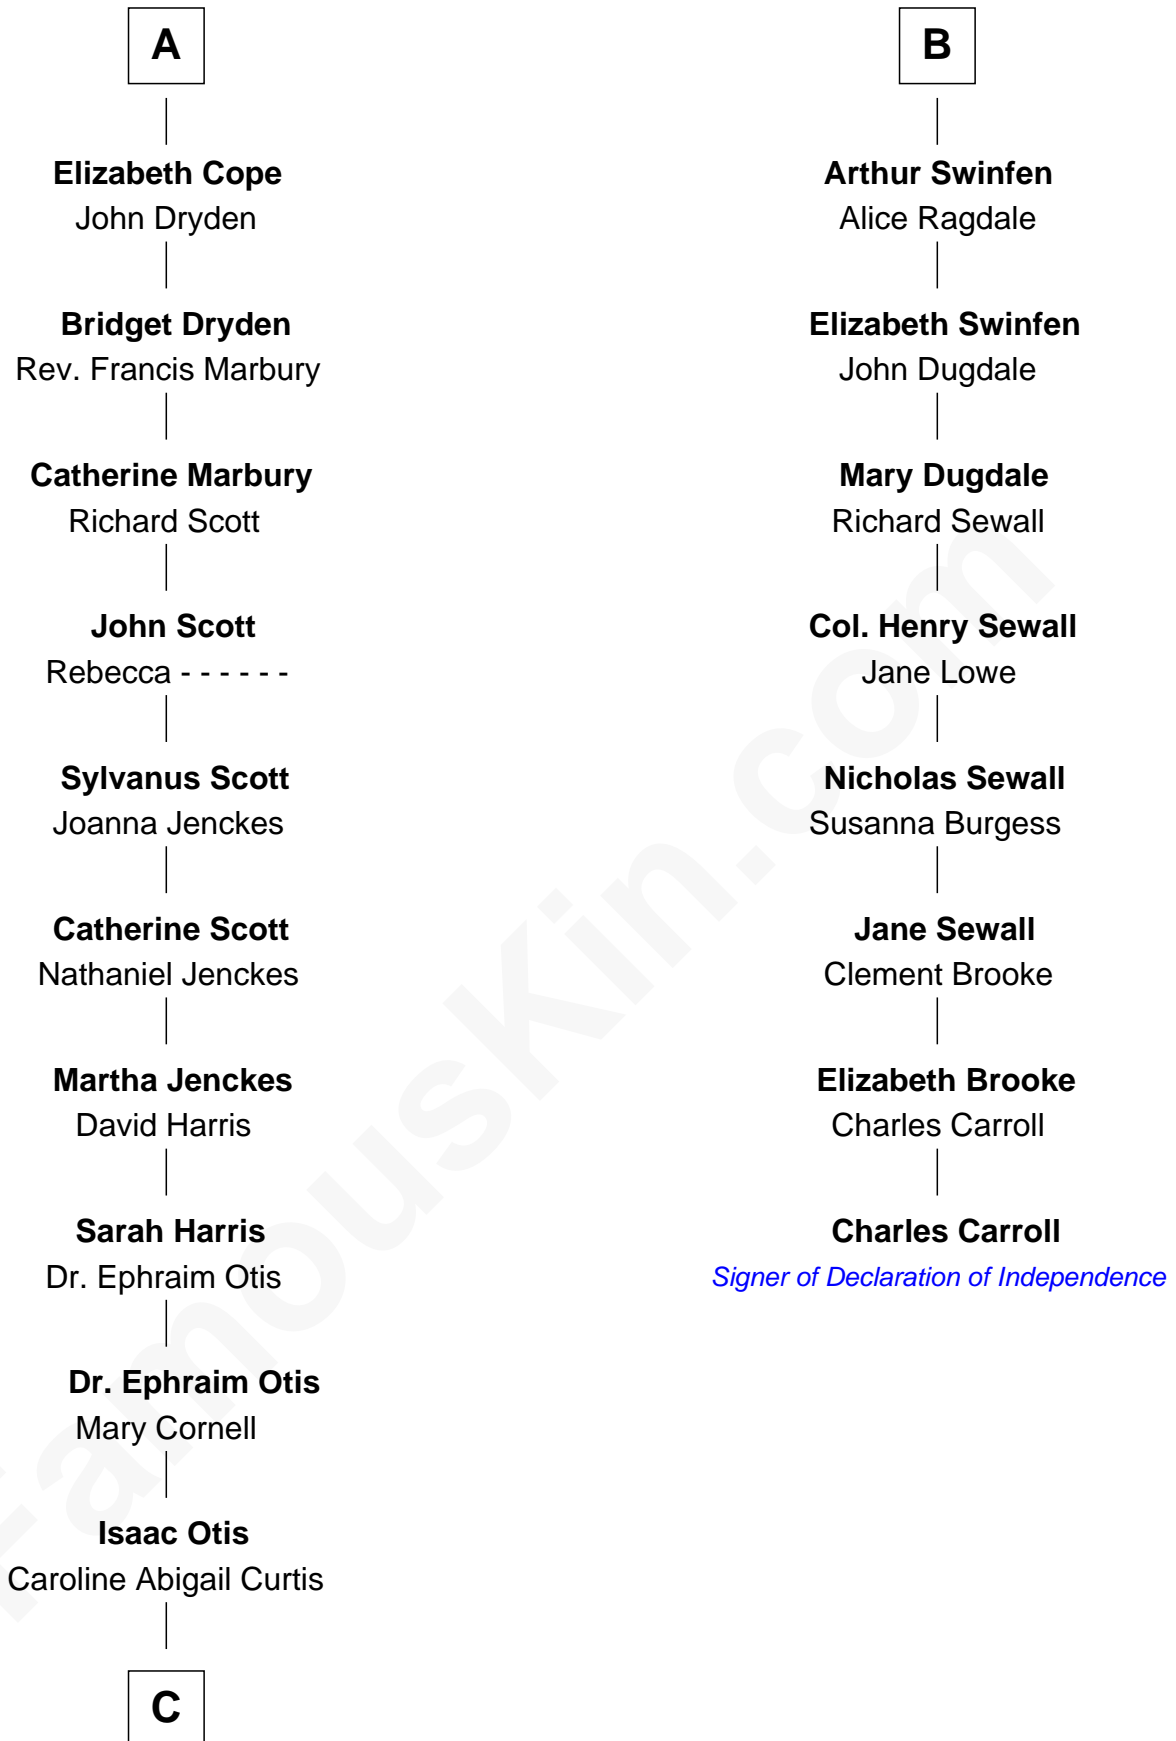

FamousKin.com Relationship Chart of

Amelia Earhart

Aviation Pioneer

14th cousin 5 times removed of

Charles Carroll

Signer of the Declaration of Independence

C

—
Alfred Gideon Otis
Amelia Josephine Harres

—
Amelia Otis
Edwin Stanton Earhart

—
Amelia Earhart
Aviation Pioneer

FamousKin.com