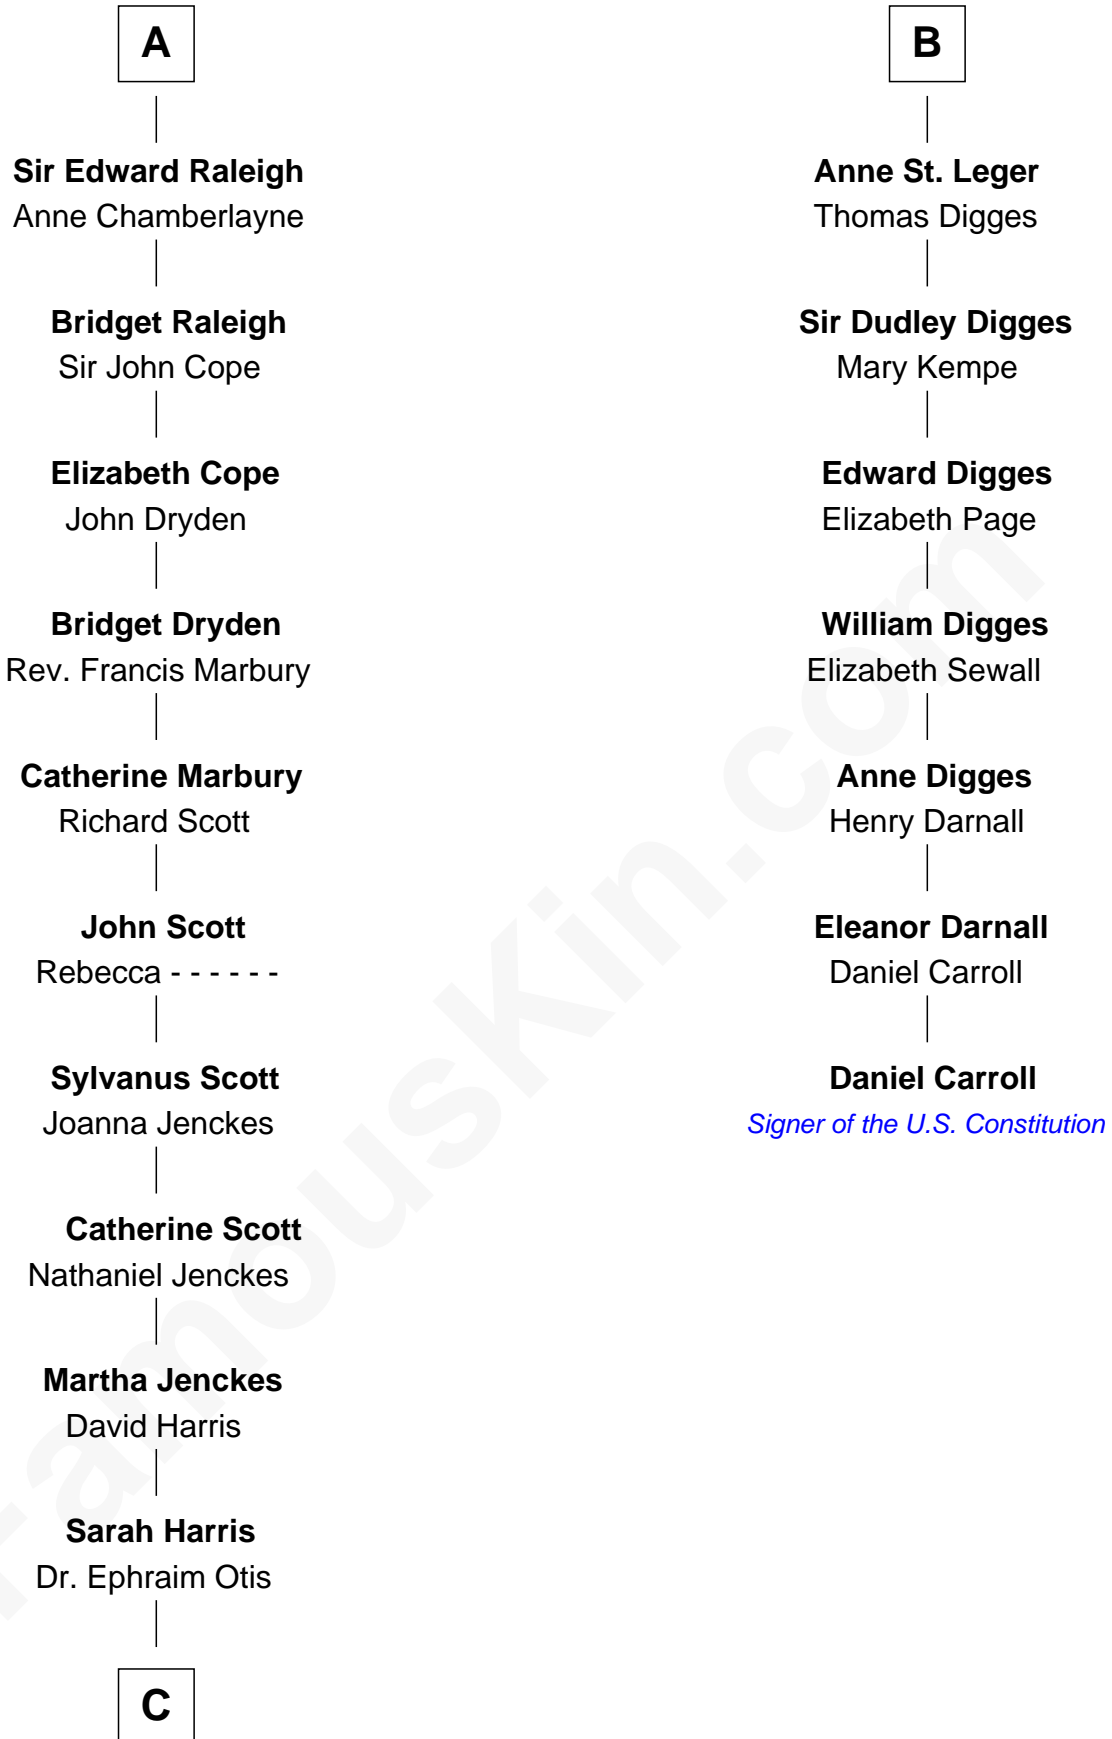

FamousKin.com Relationship Chart of

Amelia Earhart

Aviation Pioneer

13th cousin 8 times removed of

Daniel Carroll

Signer of the U.S. Constitution

C

—
Dr. Ephraim Otis

Mary Cornell

—
Isaac Otis

Caroline Abigail Curtis

—
Alfred Gideon Otis

Amelia Josephine Harres

—
Amelia Otis

Edwin Stanton Earhart

—
Amelia Earhart