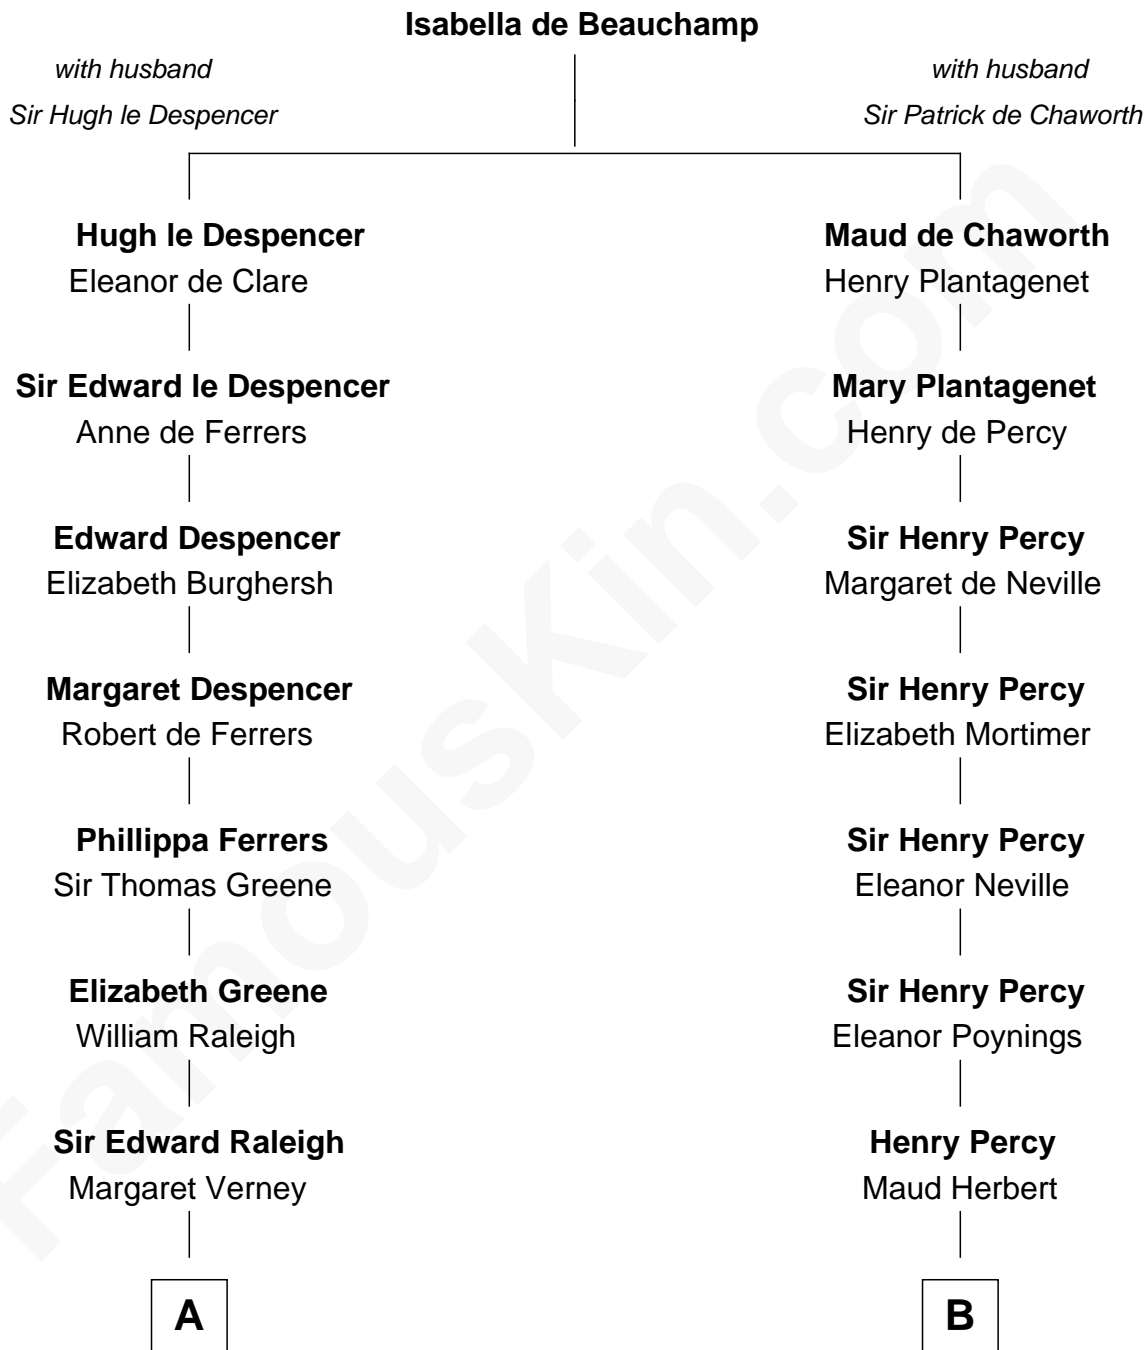

FamousKin.com Relationship Chart of Amelia Earhart *Aviation Pioneer*

16th cousin 5 times removed of
John Carroll
Founder of Georgetown University

C

—
Dr. Ephraim Otis

Mary Cornell

—
Isaac Otis

Caroline Abigail Curtis

—
Alfred Gideon Otis

Amelia Josephine Harres

—
Amelia Otis

Edwin Stanton Earhart

—
Amelia Earhart

Aviation Pioneer