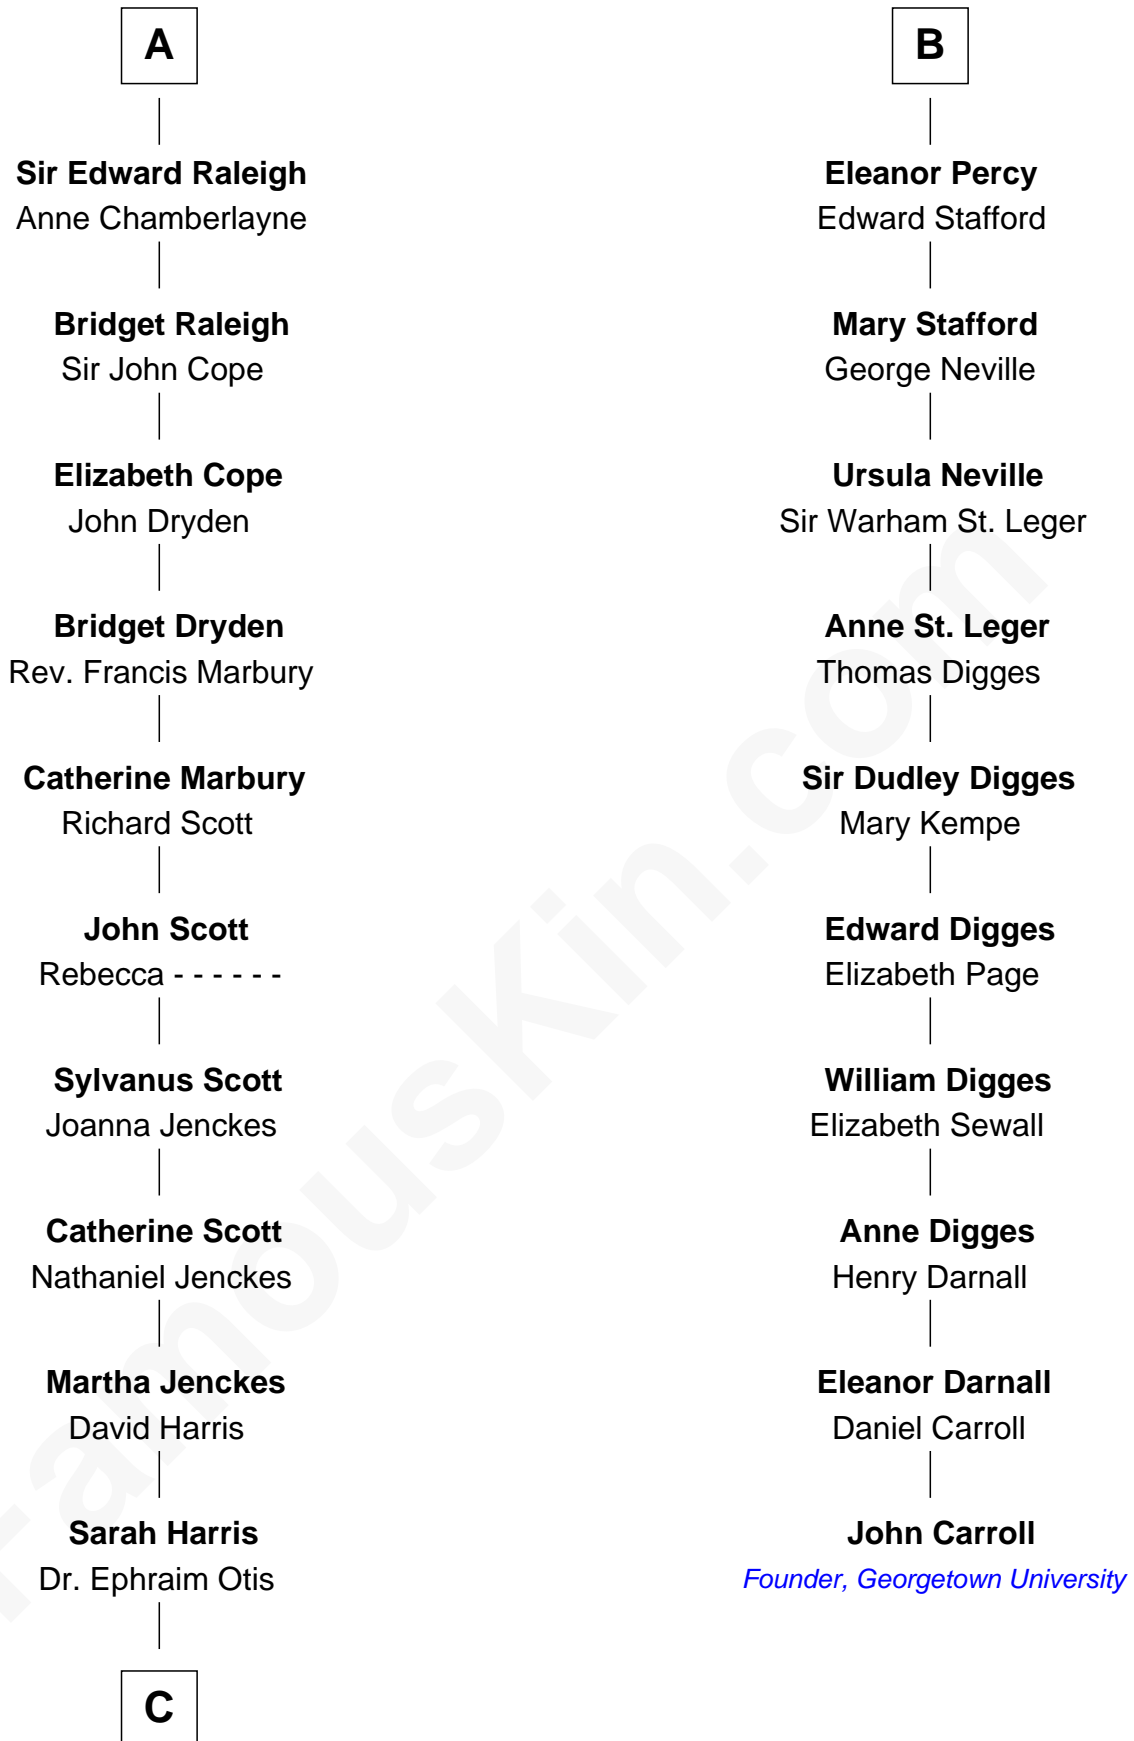

FamousKin.com Relationship Chart of Amelia Earhart *Aviation Pioneer*

16th cousin 5 times removed of
John Carroll
Founder of Georgetown University

C

—
Dr. Ephraim Otis

Mary Cornell

—
Isaac Otis

Caroline Abigail Curtis

—
Alfred Gideon Otis

Amelia Josephine Harres

—
Amelia Otis

Edwin Stanton Earhart

—
Amelia Earhart

Aviation Pioneer