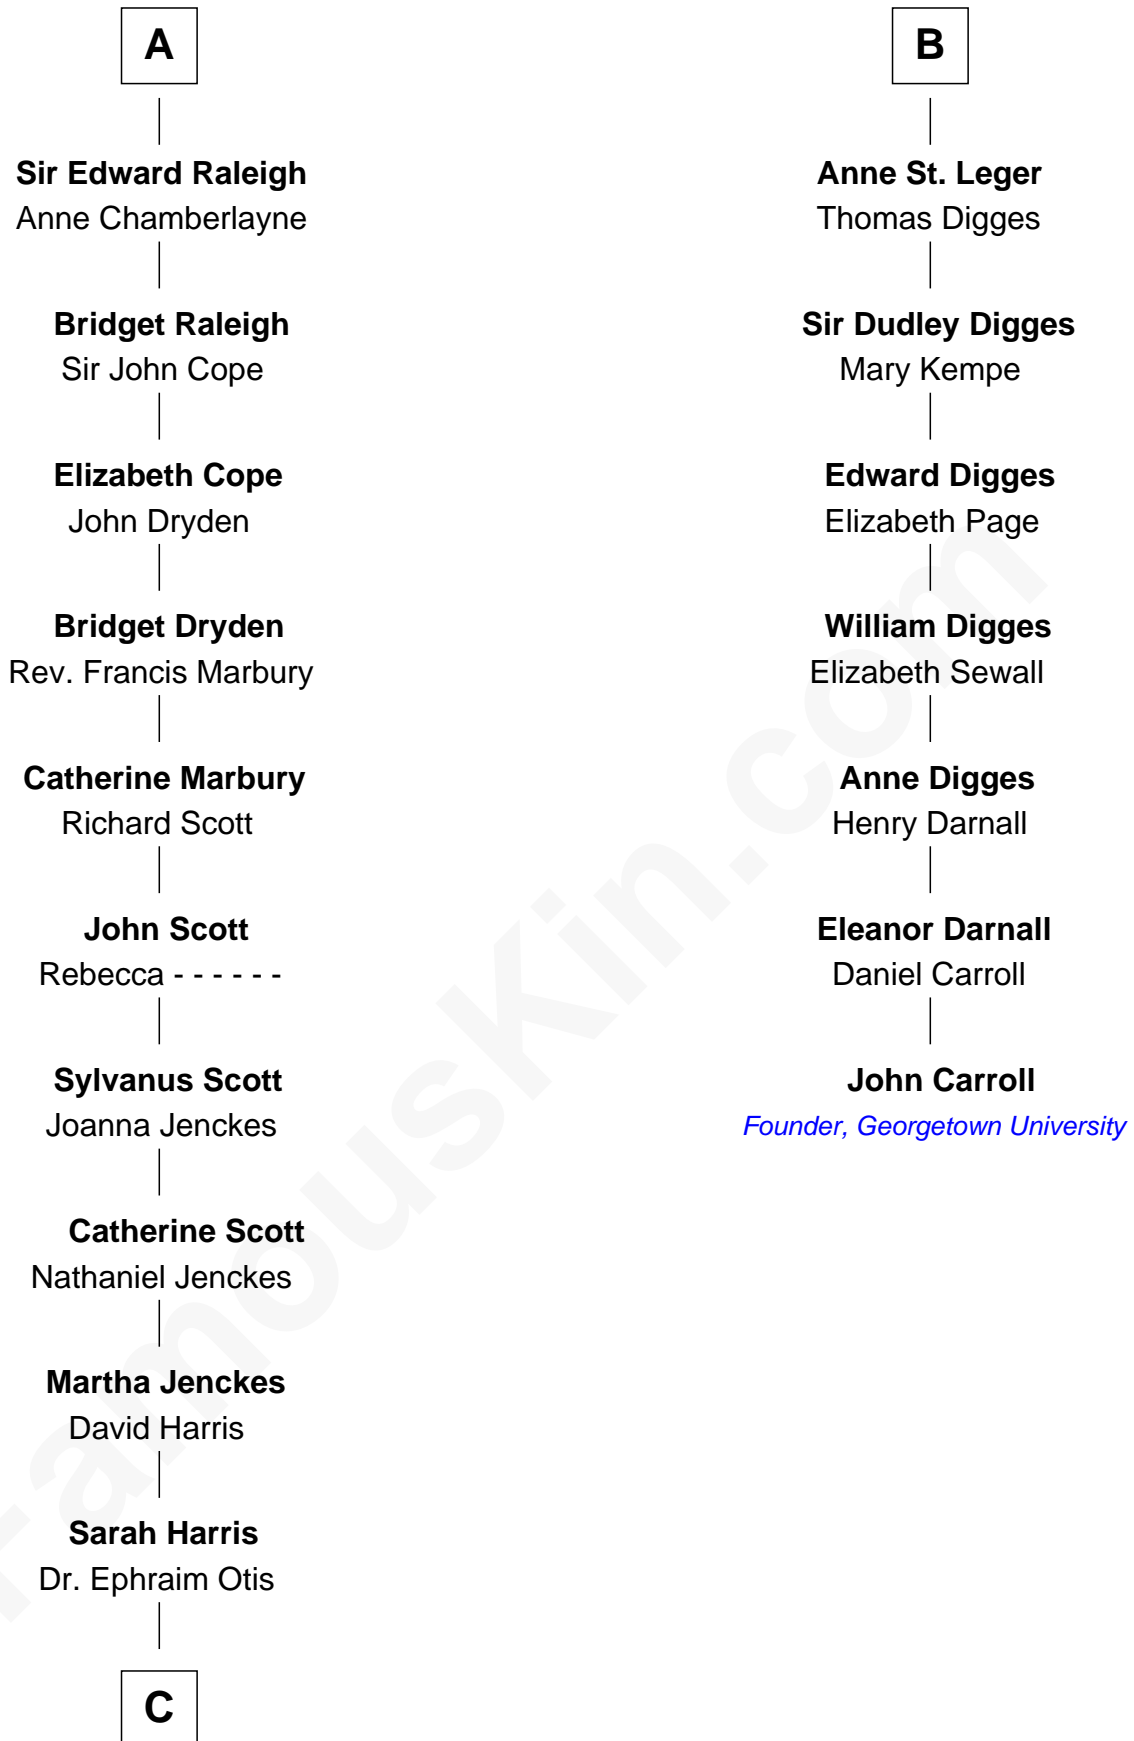

FamousKin.com Relationship Chart of

Amelia Earhart

Aviation Pioneer

13th cousin 8 times removed of

John Carroll

Founder of Georgetown University

Sir Hugh I de Audley

Iseult de Mortimer

C

—
Dr. Ephraim Otis

Mary Cornell

—
Isaac Otis

Caroline Abigail Curtis

—
Alfred Gideon Otis

Amelia Josephine Harres

—
Amelia Otis

Edwin Stanton Earhart

—
Amelia Earhart

Aviation Pioneer