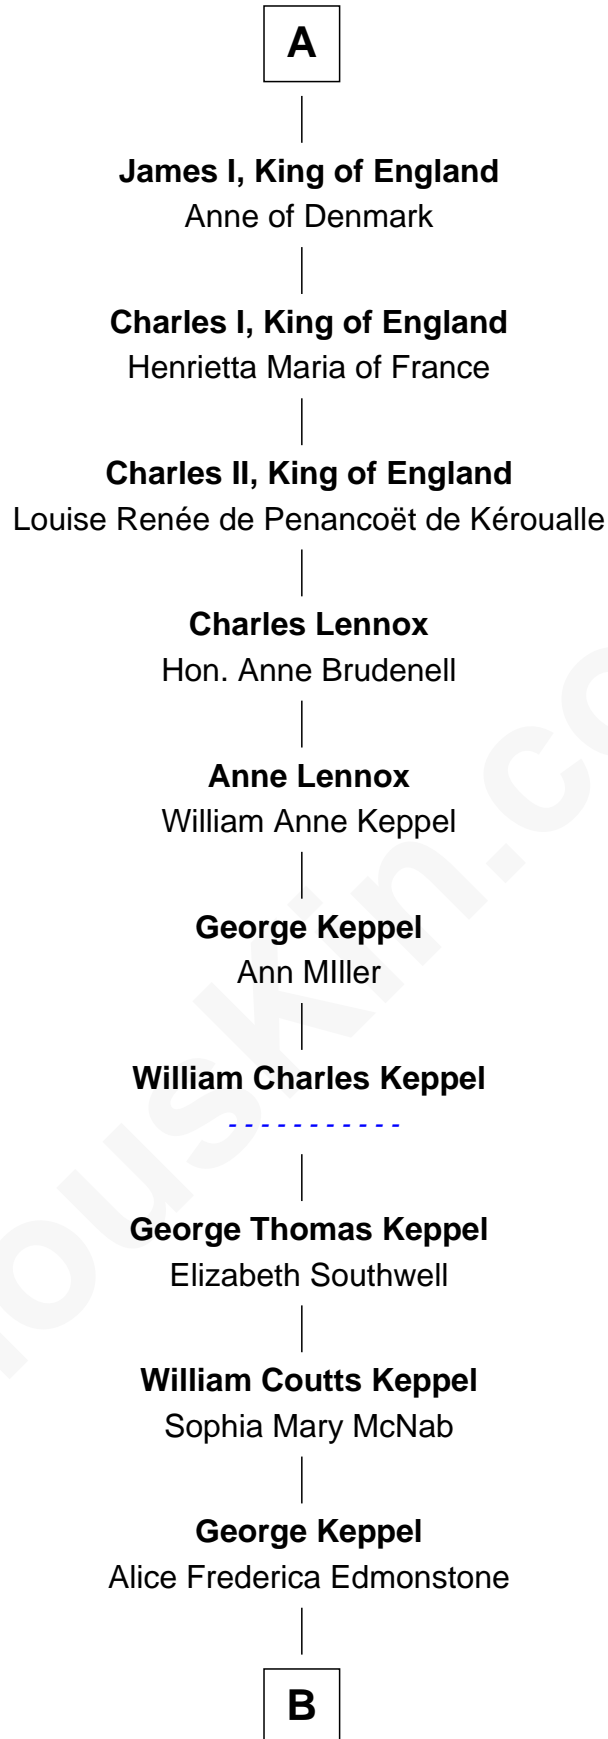

FamousKin.com
Relationship Chart of
Robert II, King of Scotland
(1316 - 1390)

18th Great-grandfather of

Camilla Parker Bowles

Queen Consort of the United Kingdom

Robert II, King of Scotland

Elizabeth Mure

Robert III, King of Scotland

Anabella Drummond

James I, King of Scotland

Joan Beaufort

James II, King of Scotland

Mary of Guelders

James III, King of Scotland

Margaret Oldenburg

James IV, King of Scotland

Margaret Tudor

James V, King of Scotland

Mary of Guise

Mary, Queen of Scots

Sir Henry Stewart

A

B

—
Sonia Rosemary Keppel