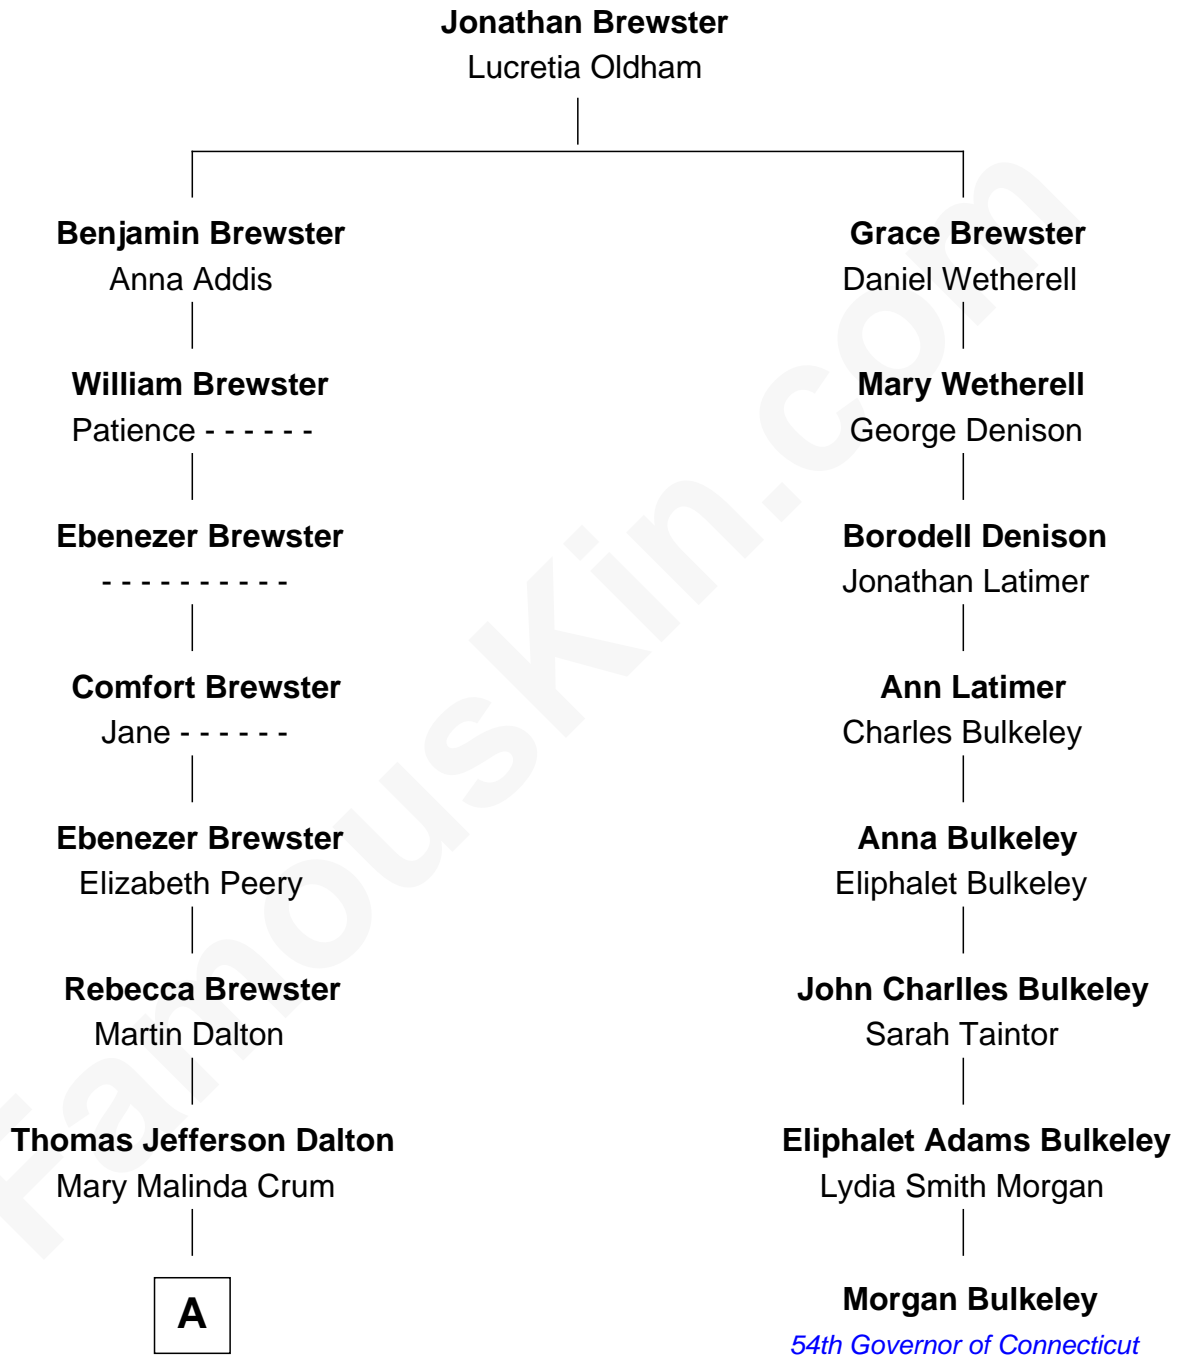

FamousKin.com Relationship Chart of

Ashley Judd

TV and Movie Actress

7th cousin 3 times removed of

Morgan Bulkeley

54th Governor of Connecticut

A

William Henry Dalton

Effie Copley

Mary Bernadine Dalton

Michael Lawrence Ciminella

Michael Charles Ciminella

Diana Ellen Judd

Ashley Judd

TV and Movie Actress

FamousKin.com