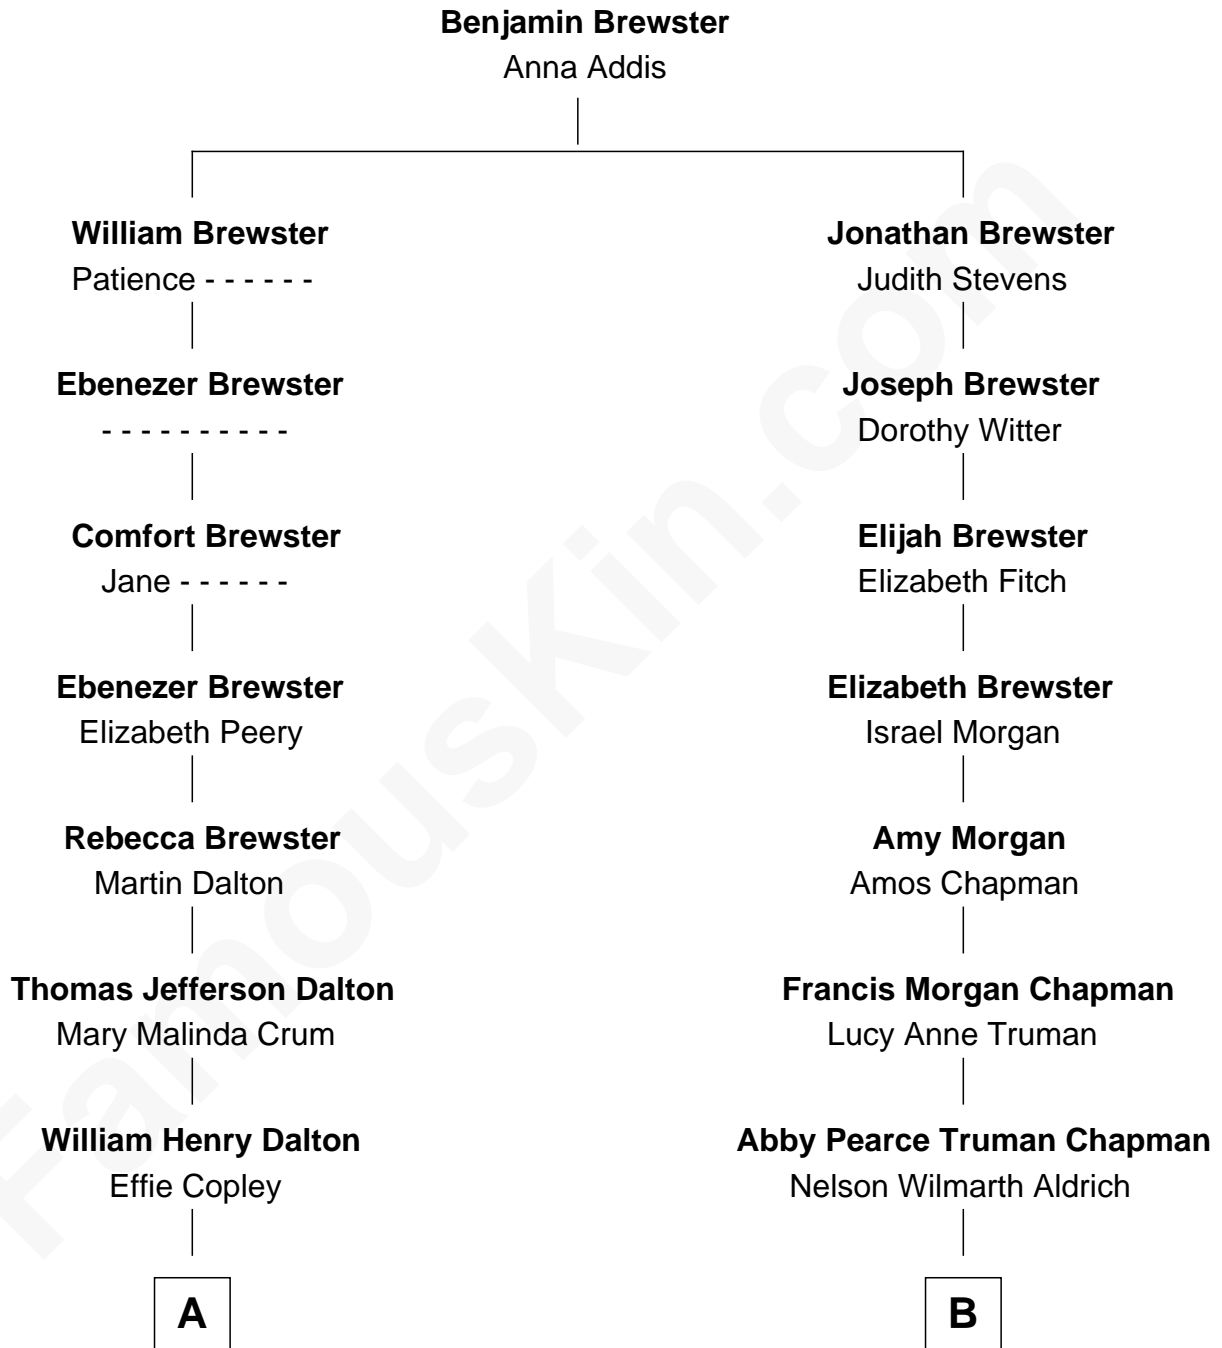

FamousKin.com Relationship Chart of

Ashley Judd

TV and Movie Actress

8th cousin 1 time removed of

Winthrop Rockefeller

37th Governor of Arkansas

A

Mary Bernadine Dalton
Michael Lawrence Ciminella

Michael Charles Ciminella
Diana Ellen Judd

Ashley Judd
TV and Movie Actress

B

Abby Greene Aldrich
John Davison Rockefeller

Winthrop Rockefeller
37th Governor of Arkansas

FamousKin.com