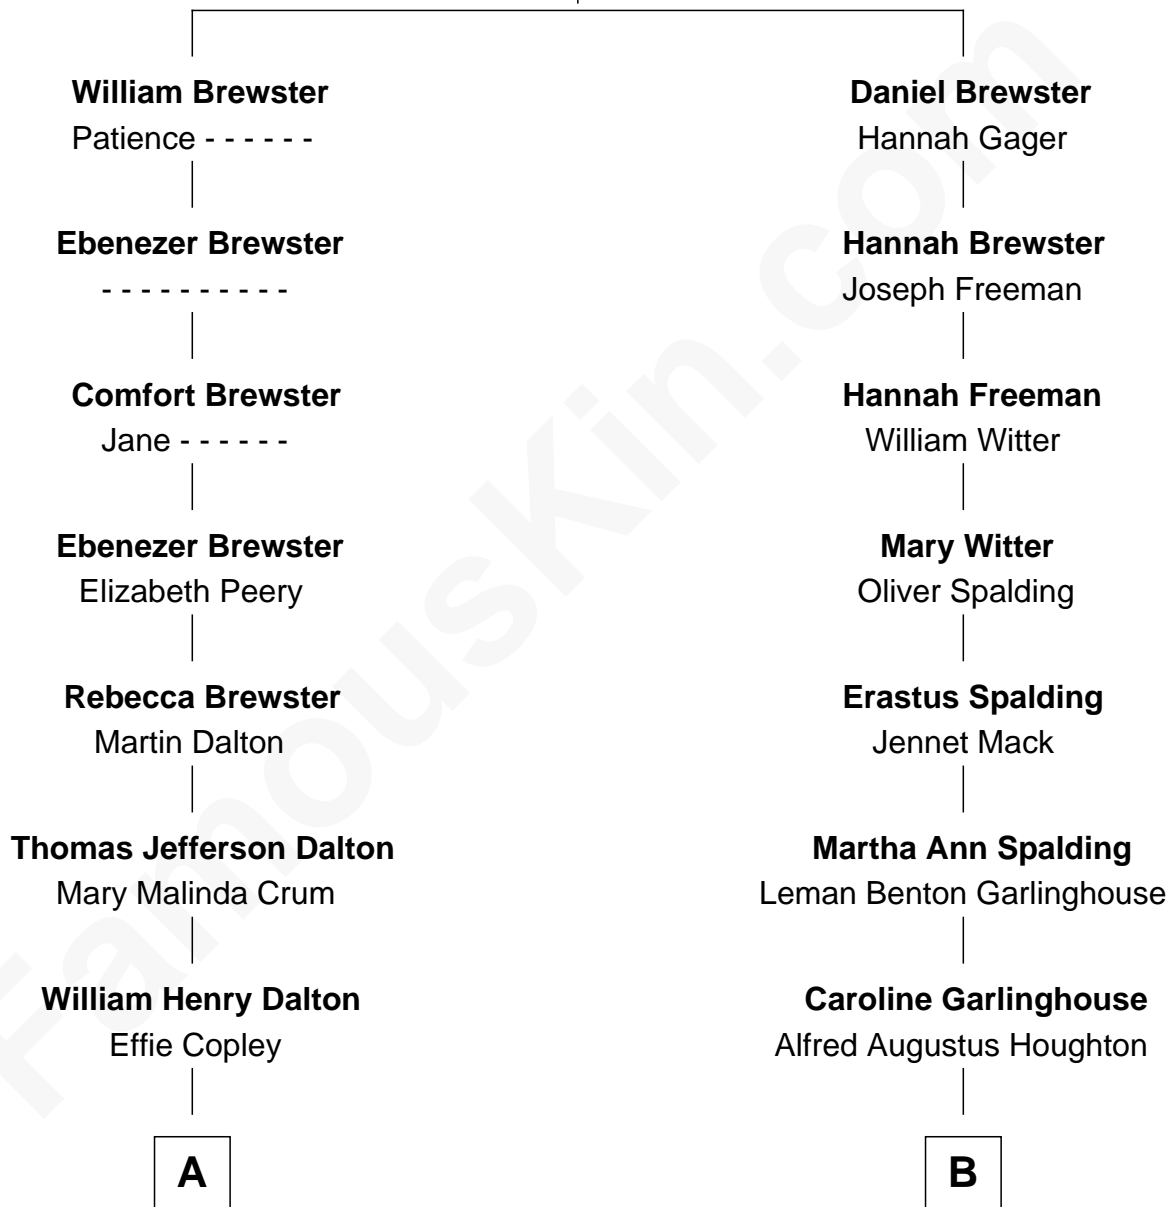

FamousKin.com Relationship Chart of

Ashley Judd

TV and Movie Actress

8th cousin 1 time removed of

Katharine Hepburn

Movie Actress

Benjamin Brewster

Anna Addis

FamousKin.com