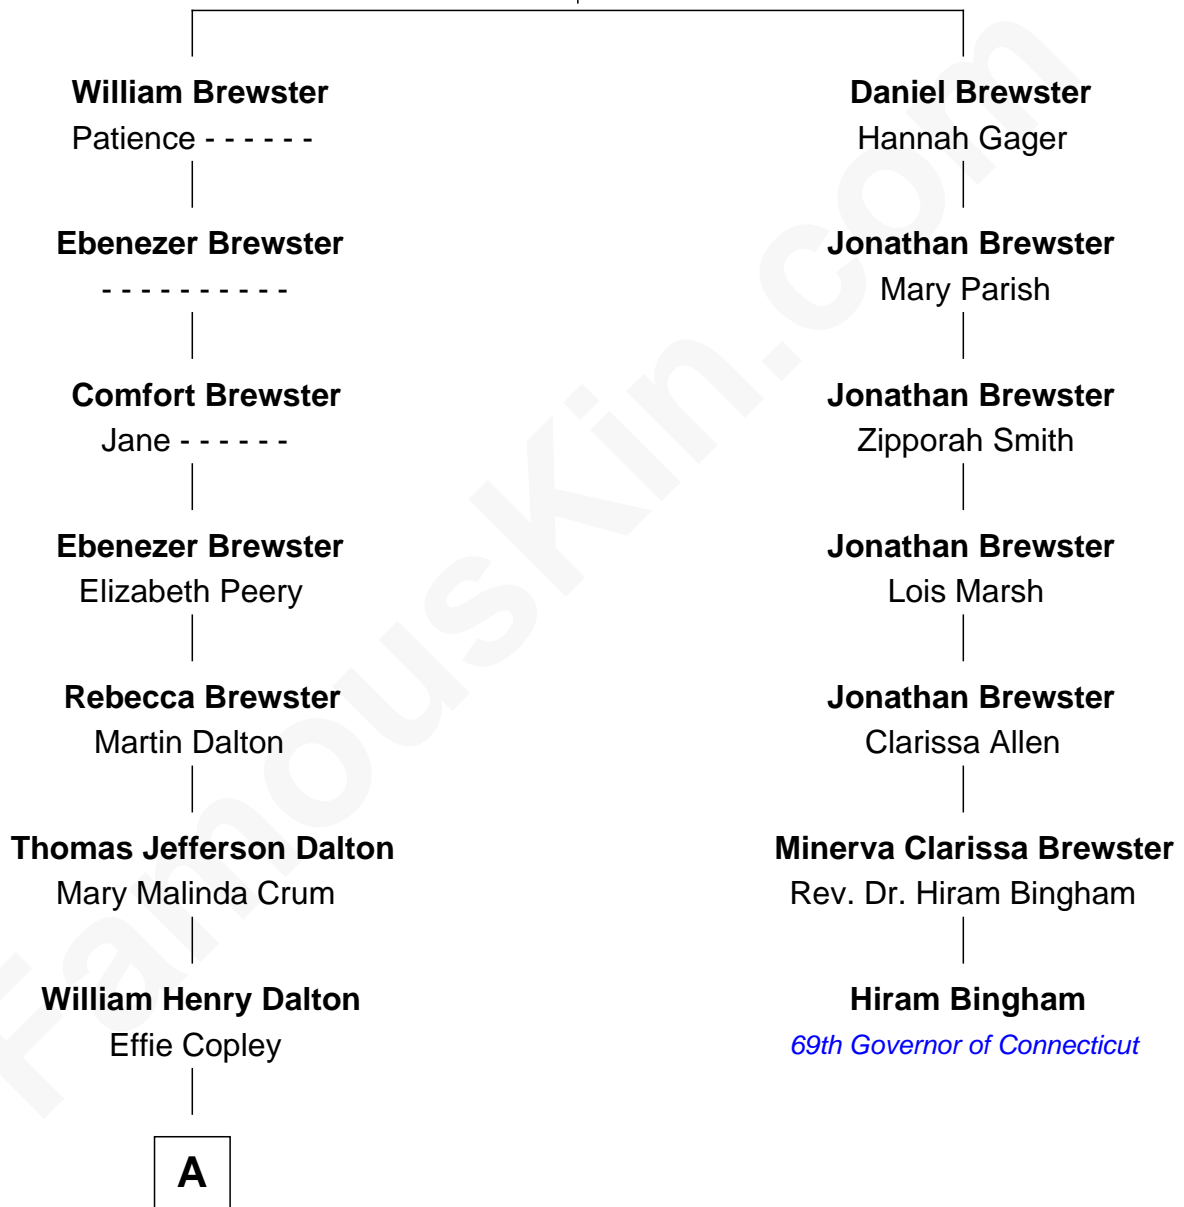

# FamousKin.com Relationship Chart of

**Ashley Judd**

*TV and Movie Actress*

6th cousin 3 times removed of

**Hiram Bingham**

*69th Governor of Connecticut*

**Benjamin Brewster**

Anna Addis

**A**

—  
**Mary Bernadine Dalton**  
Michael Lawrence Ciminella

—  
**Michael Charles Ciminella**  
Diana Ellen Judd

—  
**Ashley Judd**  
*TV and Movie Actress*

FamousKin.com