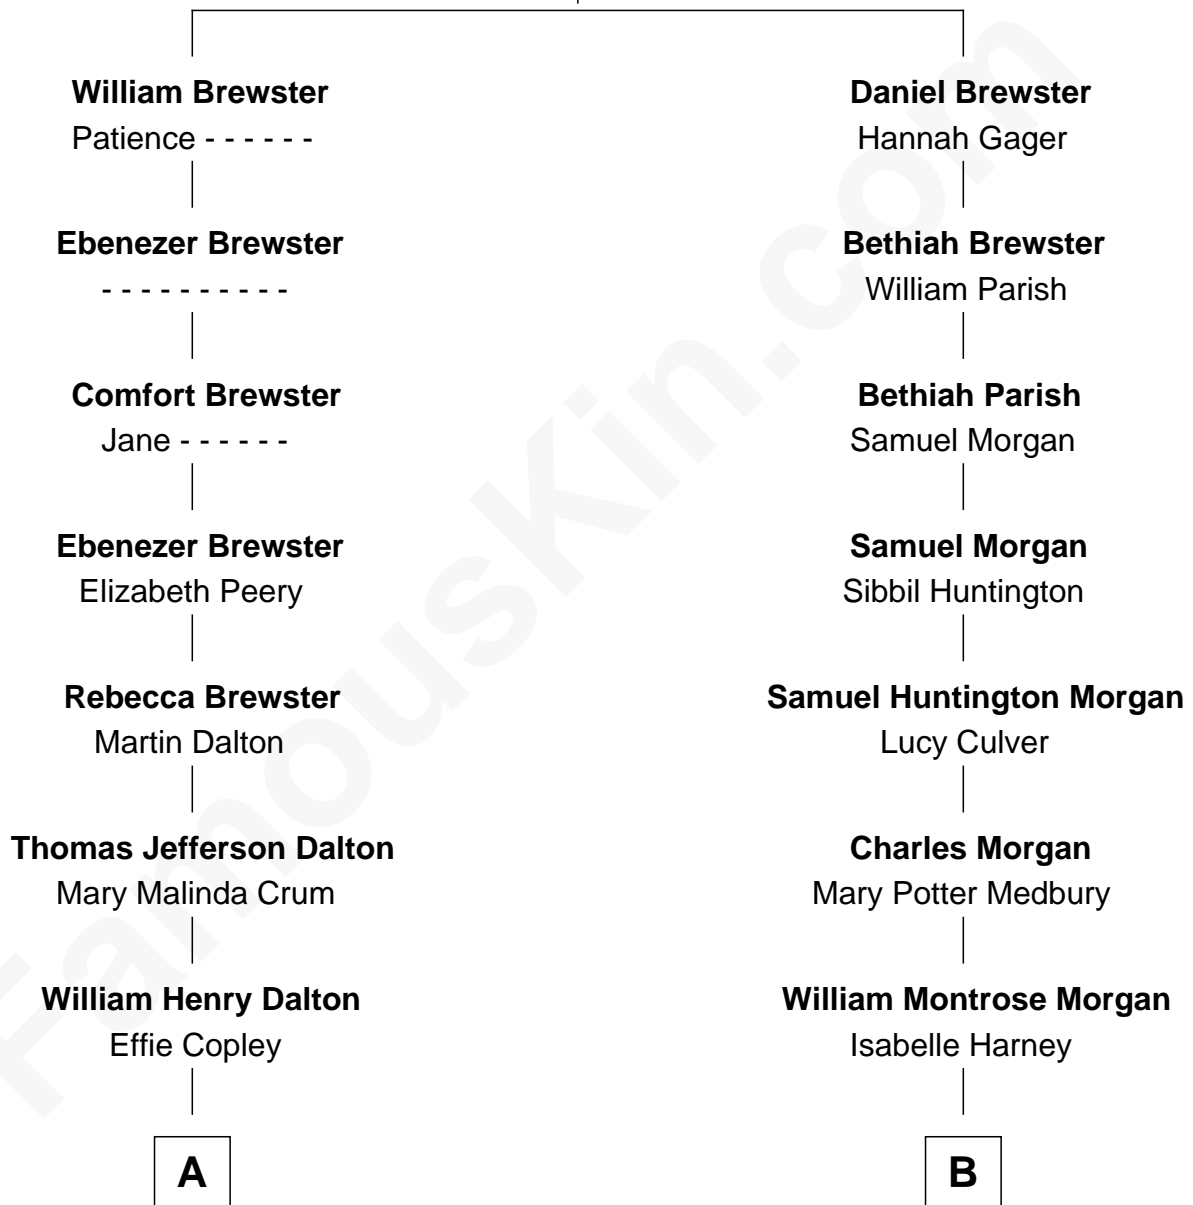

FamousKin.com Relationship Chart of

Ashley Judd

TV and Movie Actress

8th cousin 1 time removed of

Ann Morgan Guilbert

TV and Movie Actress

Benjamin Brewster

Anna Addis

FamousKin.com