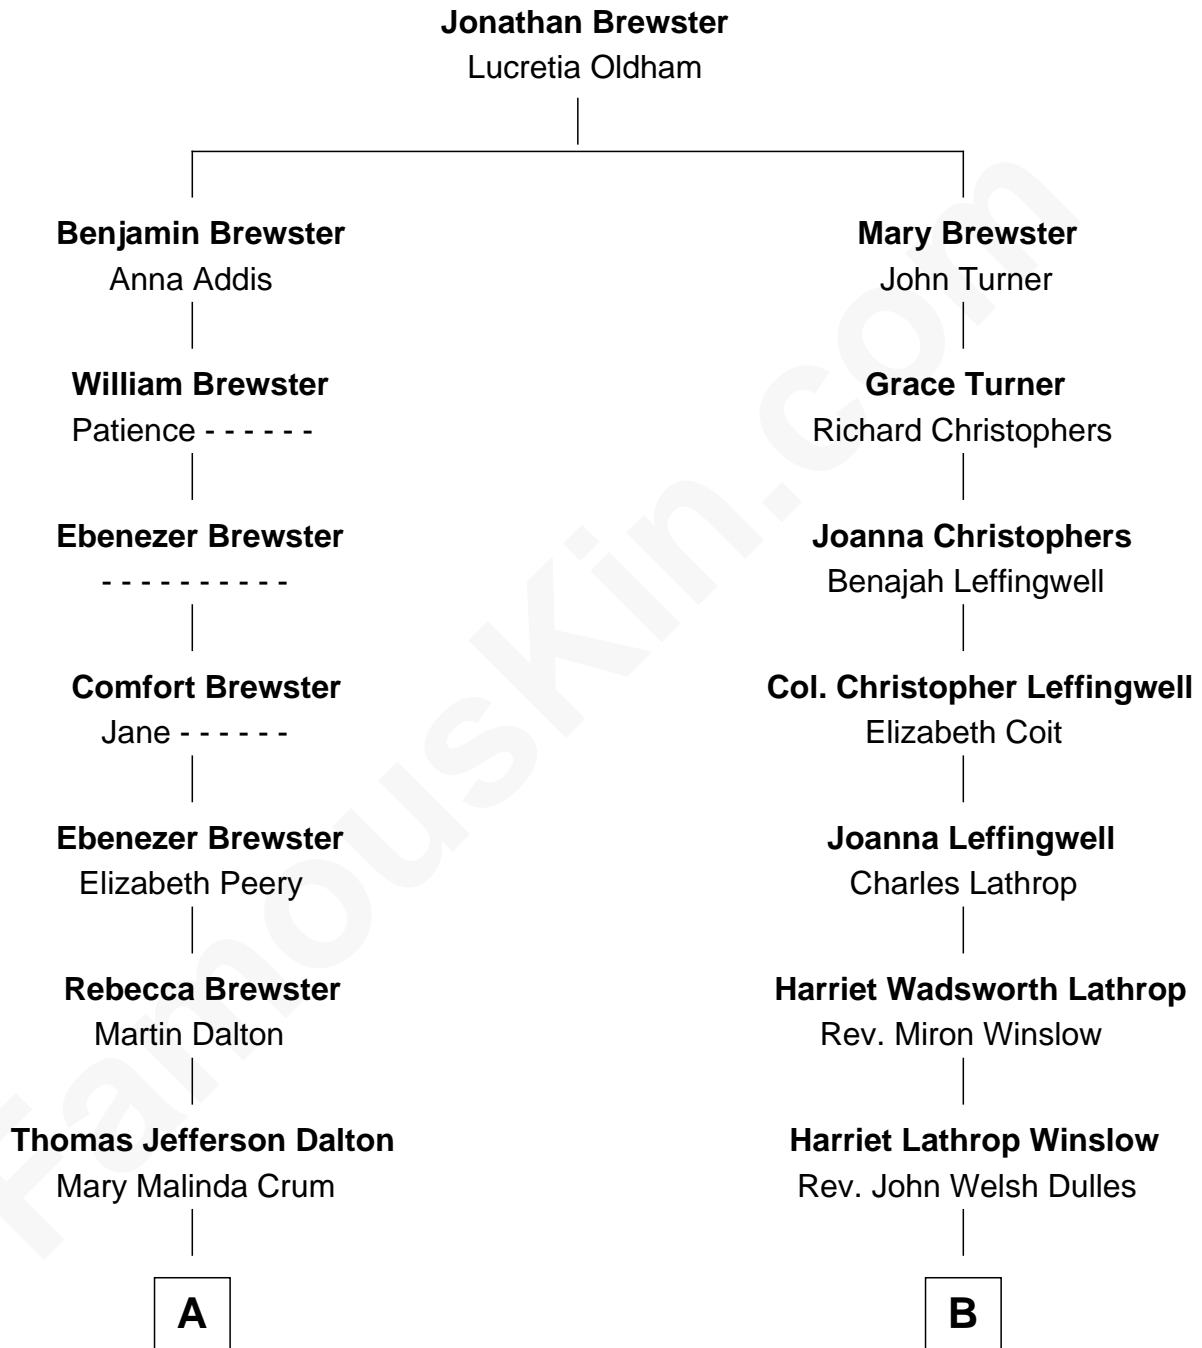

FamousKin.com Relationship Chart of

Ashley Judd

TV and Movie Actress

8th cousin 2 times removed of

John Foster Dulles

52nd U.S. Secretary of State

FamousKin.com