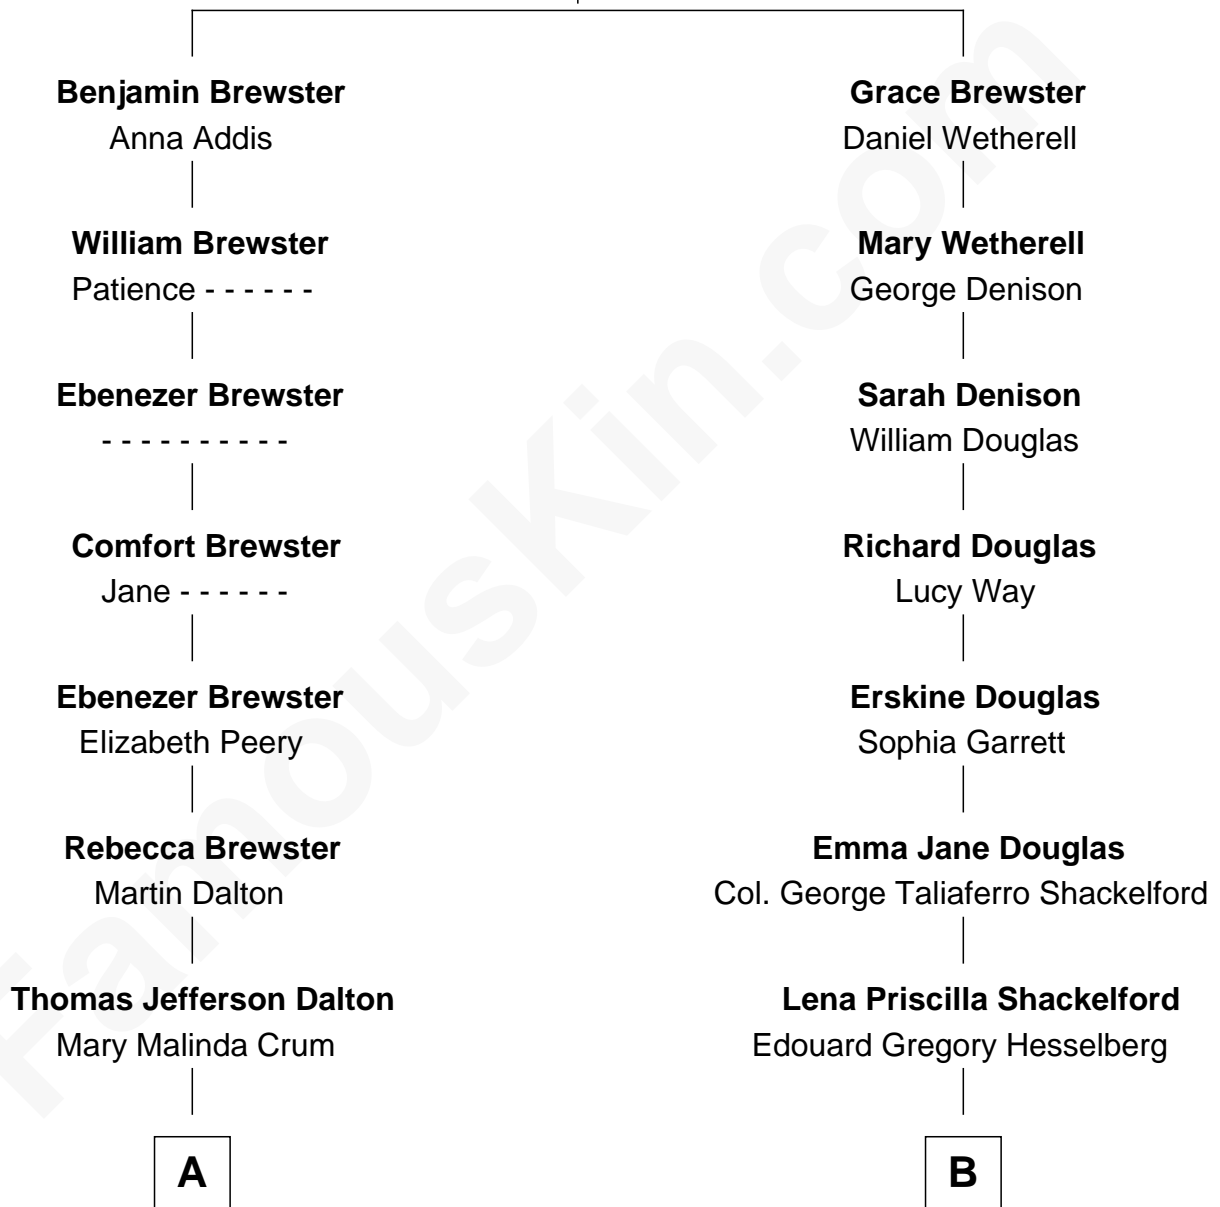

# FamousKin.com Relationship Chart of

**Ashley Judd**

*TV and Movie Actress*

9th cousin 1 time removed of

**Illeana Douglas**

*TV and Movie Actress*

**Jonathan Brewster**

Lucretia Oldham

**A**

**William Henry Dalton**

Effie Copley

**Mary Bernadine Dalton**

Michael Lawrence Ciminella

**Michael Charles Ciminella**

Diana Ellen Judd

**Ashley Judd**

*TV and Movie Actress*

**B**

**Melvyn Edouard Hesselberg**

Rosalind Hightower

**Gregory Hesselberg**

Joan Georgescu

**Illeana Douglas**

*TV and Movie Actress*