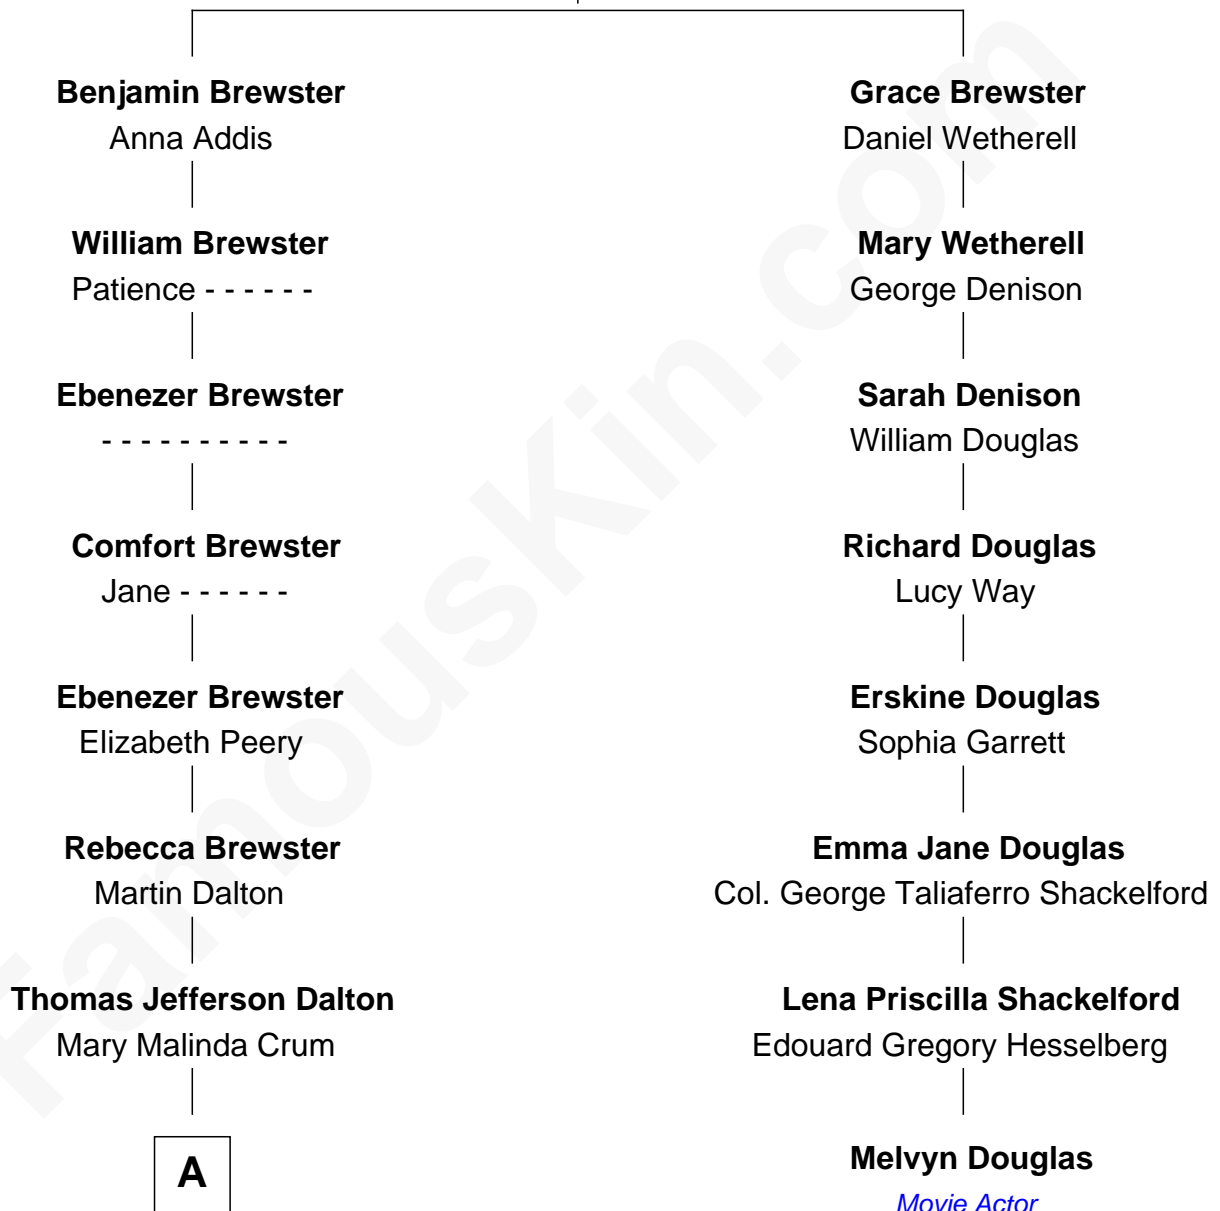

FamousKin.com Relationship Chart of

Ashley Judd

TV and Movie Actress

7th cousin 3 times removed of

Melvyn Douglas

Movie Actor

Jonathan Brewster

Lucretia Oldham