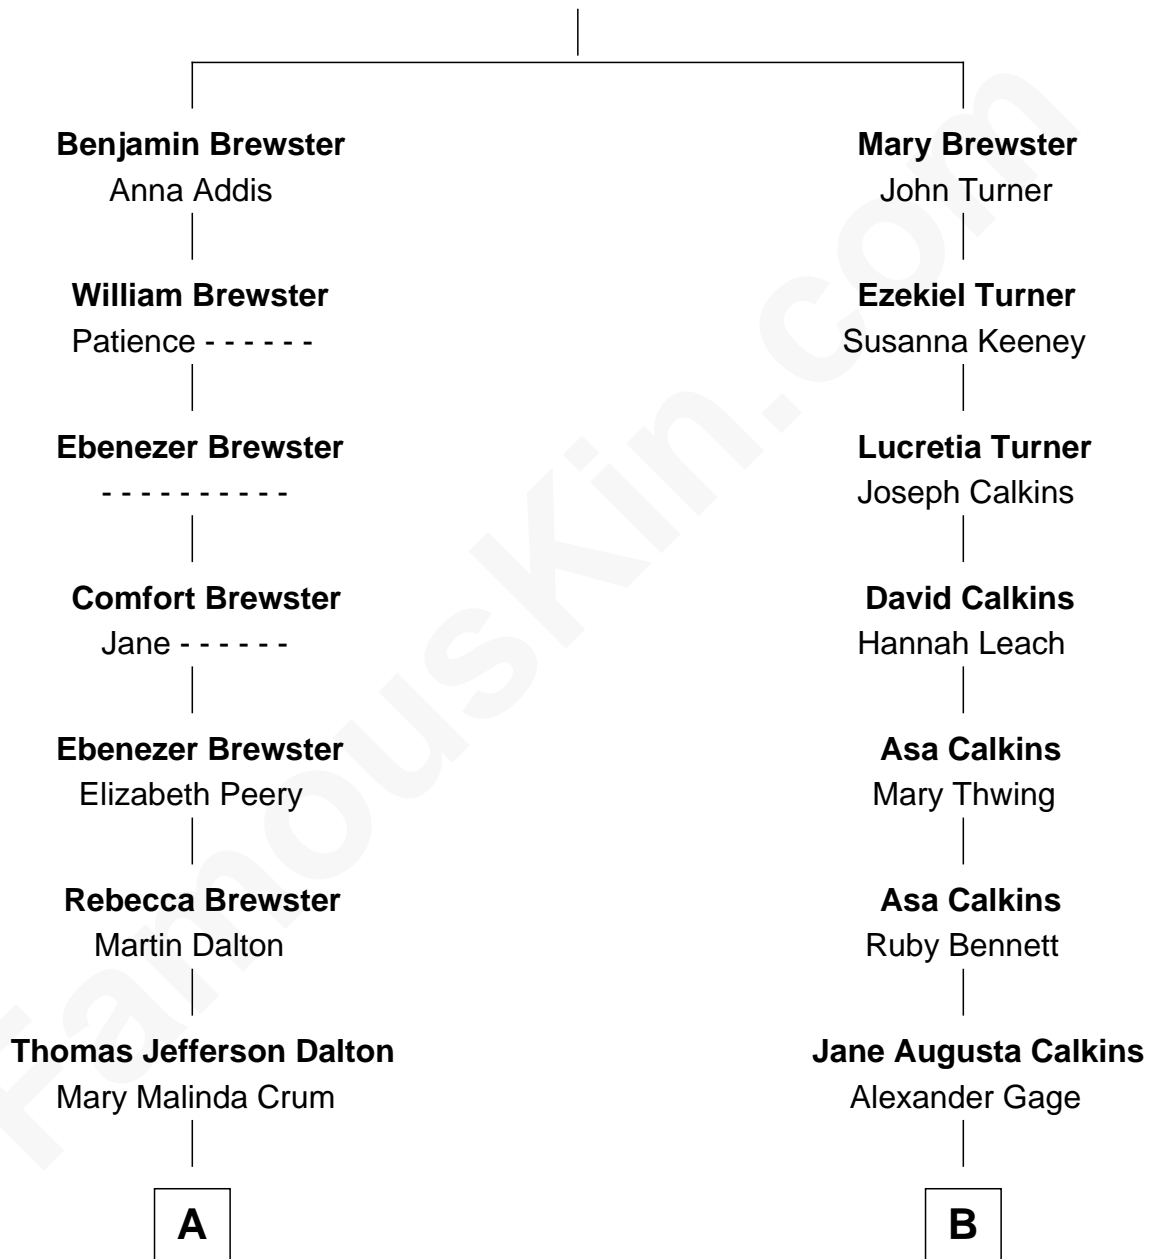

FamousKin.com Relationship Chart of

Ashley Judd

TV and Movie Actress

10th cousin of

Richard Hatch

TV and Movie Actor

Jonathan Brewster

Lucretia Oldham

A

William Henry Dalton

Effie Copley

Mary Bernadine Dalton

Michael Lawrence Ciminella

Michael Charles Ciminella

Diana Ellen Judd

Ashley Judd