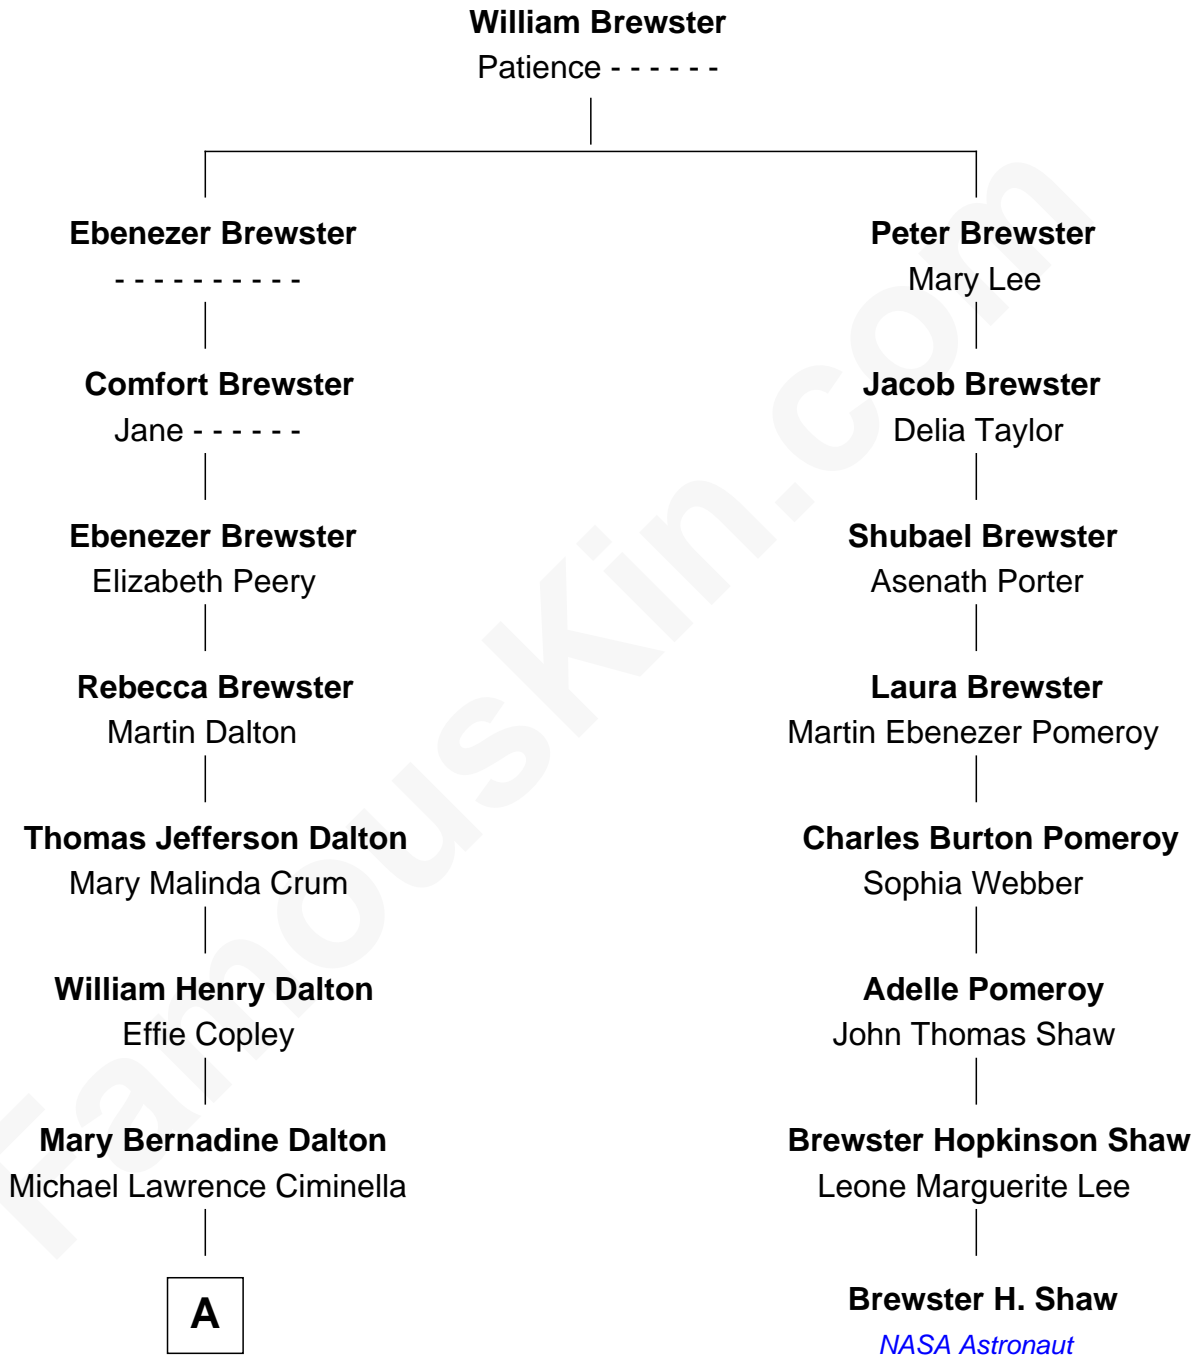

# FamousKin.com Relationship Chart of

**Ashley Judd**

*TV and Movie Actress*

7th cousin 1 time removed of

**Brewster H. Shaw**

*NASA Astronaut*

**A**

Michael Charles Ciminella

Diana Ellen Judd

**Ashley Judd**

*TV and Movie Actress*

FamousKin.com