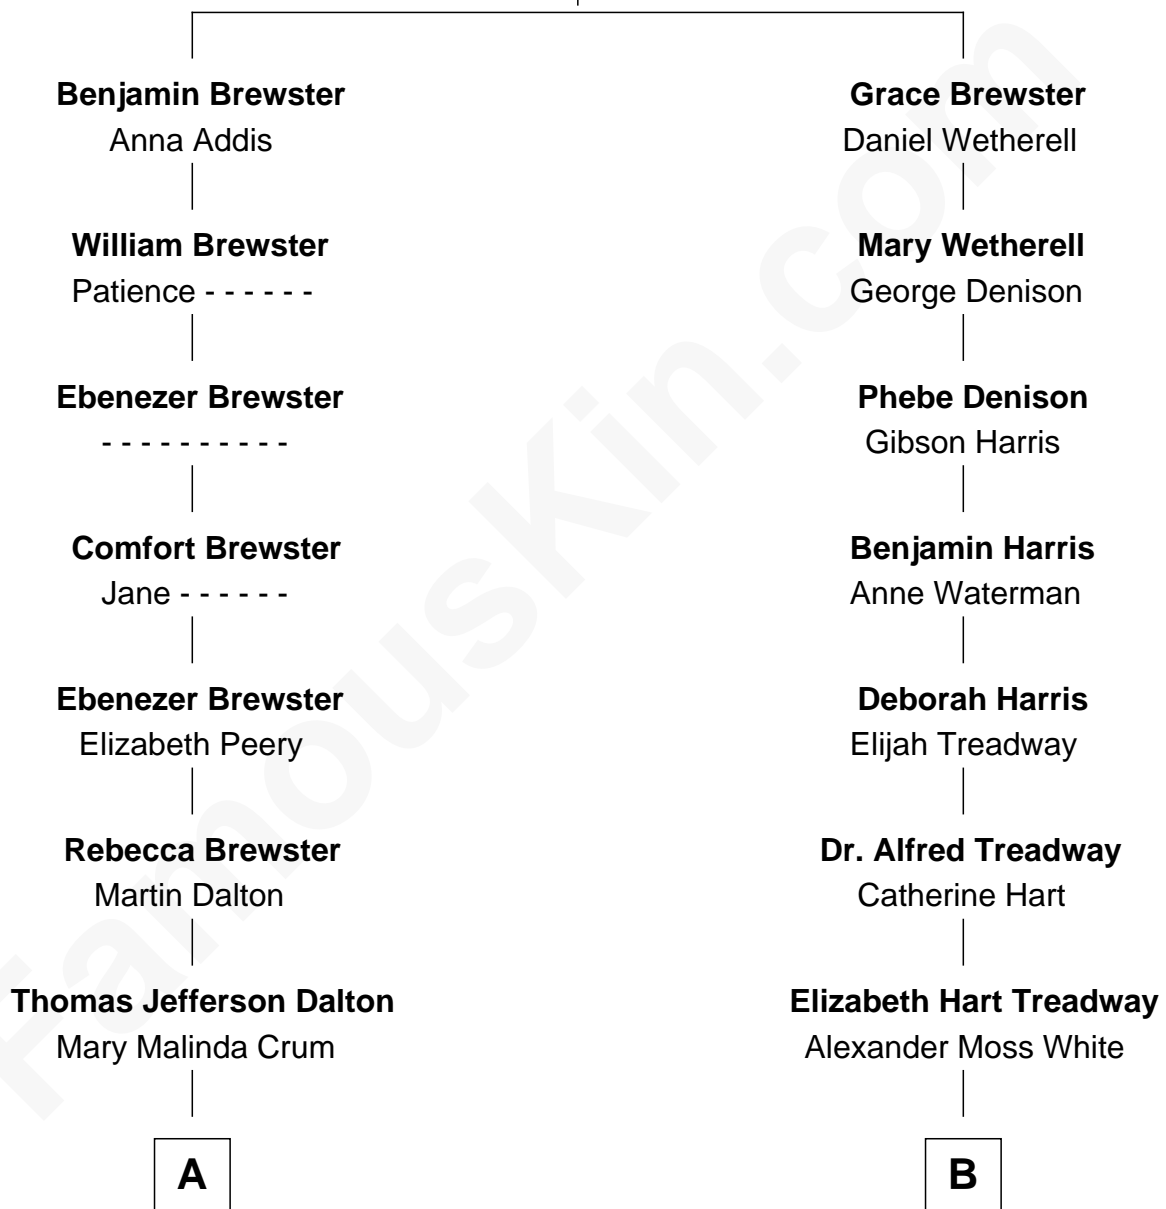

FamousKin.com Relationship Chart of

Ashley Judd

TV and Movie Actress

10th cousin of

Bill Weld

68th Governor of Massachusetts

Jonathan Brewster

Lucretia Oldham

A

William Henry Dalton

Effie Copley

Mary Bernadine Dalton

Michael Lawrence Ciminella

Michael Charles Ciminella

Diana Ellen Judd

Ashley Judd

TV and Movie Actress

B

William Augustus White

Harriet Hillard

Margaret Low White

Francis Minot Weld

David Weld

Mary Blake Nichols