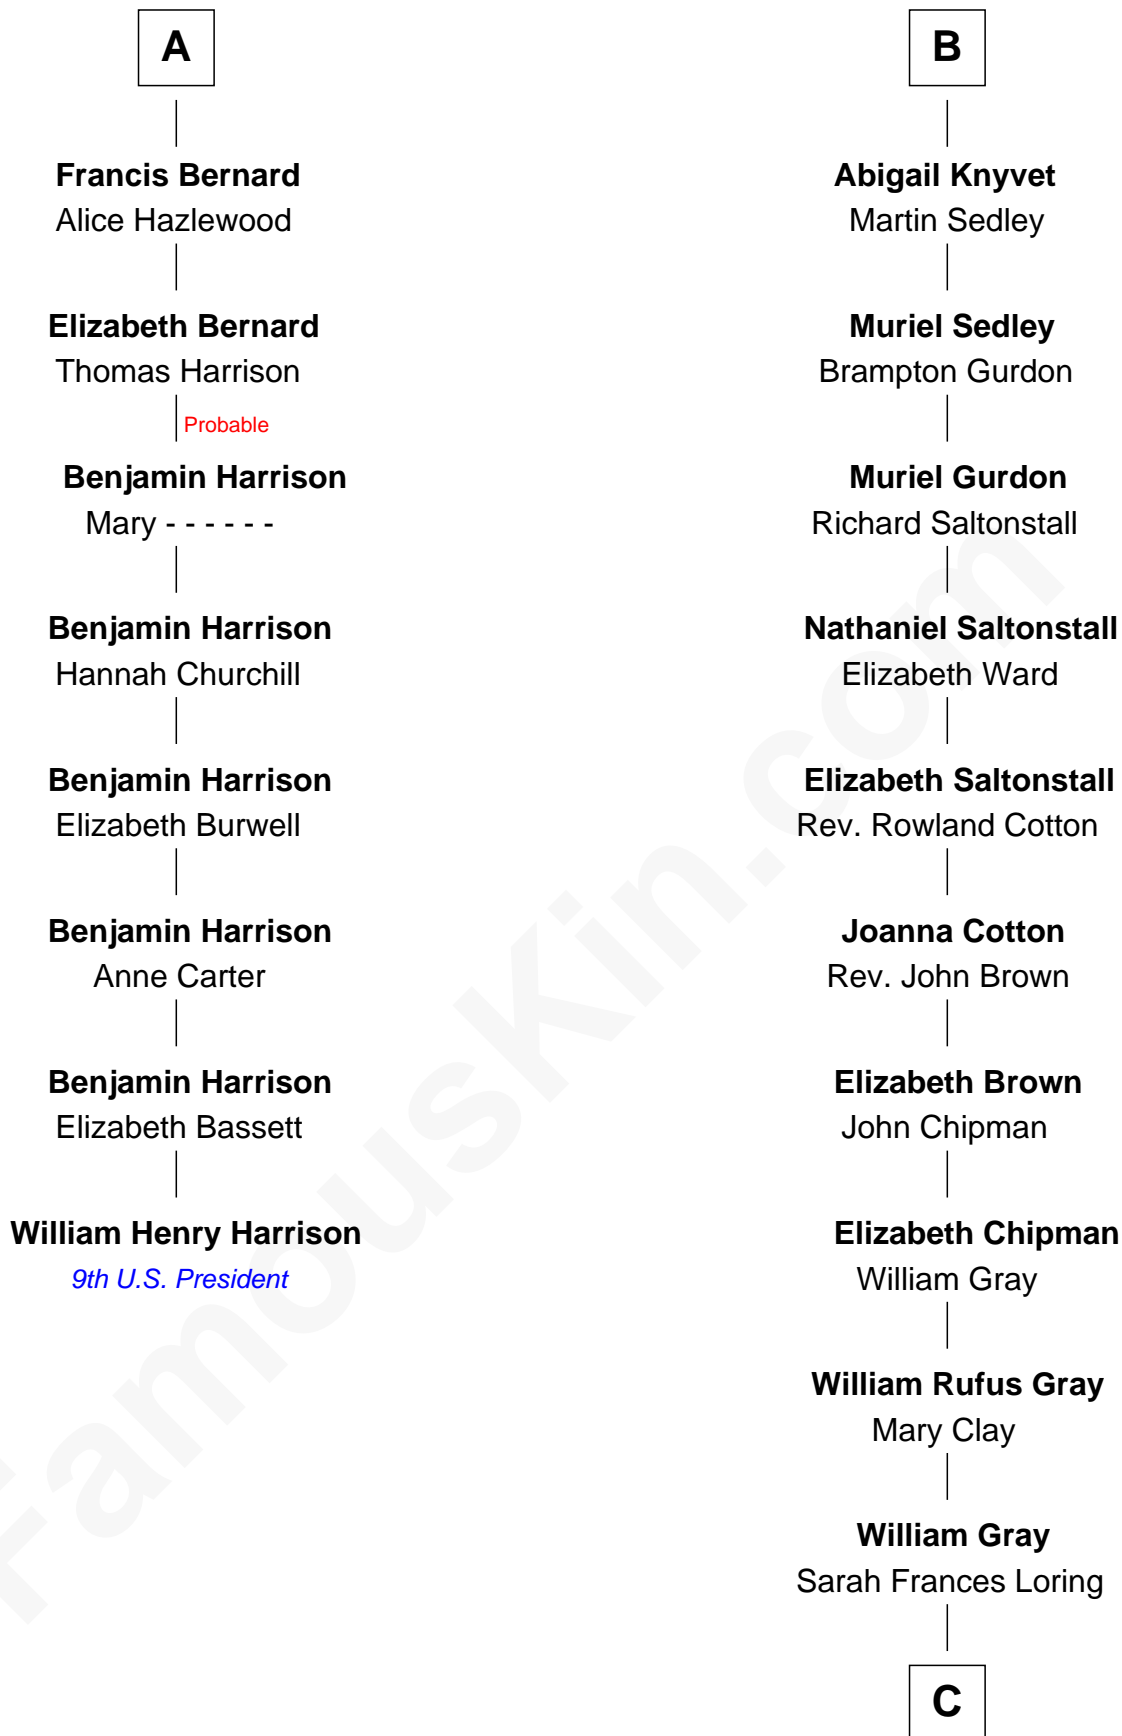

**FamousKin.com**  
**Relationship Chart of**  
**William Henry Harrison**  
*9th U.S. President*

14th cousin 6 times removed of

**Story Musgrave**  
*NASA Astronaut*

**Sir William de Ros**  
 Margery de Badlesmere

**C**

**Edward Gray**  
Elizabeth Gray Story

**Marguerite Gray**  
John Butler Swann

**Marguerite Swann**  
Percy Musgrave

**Story Musgrave**  
*NASA Astronaut*