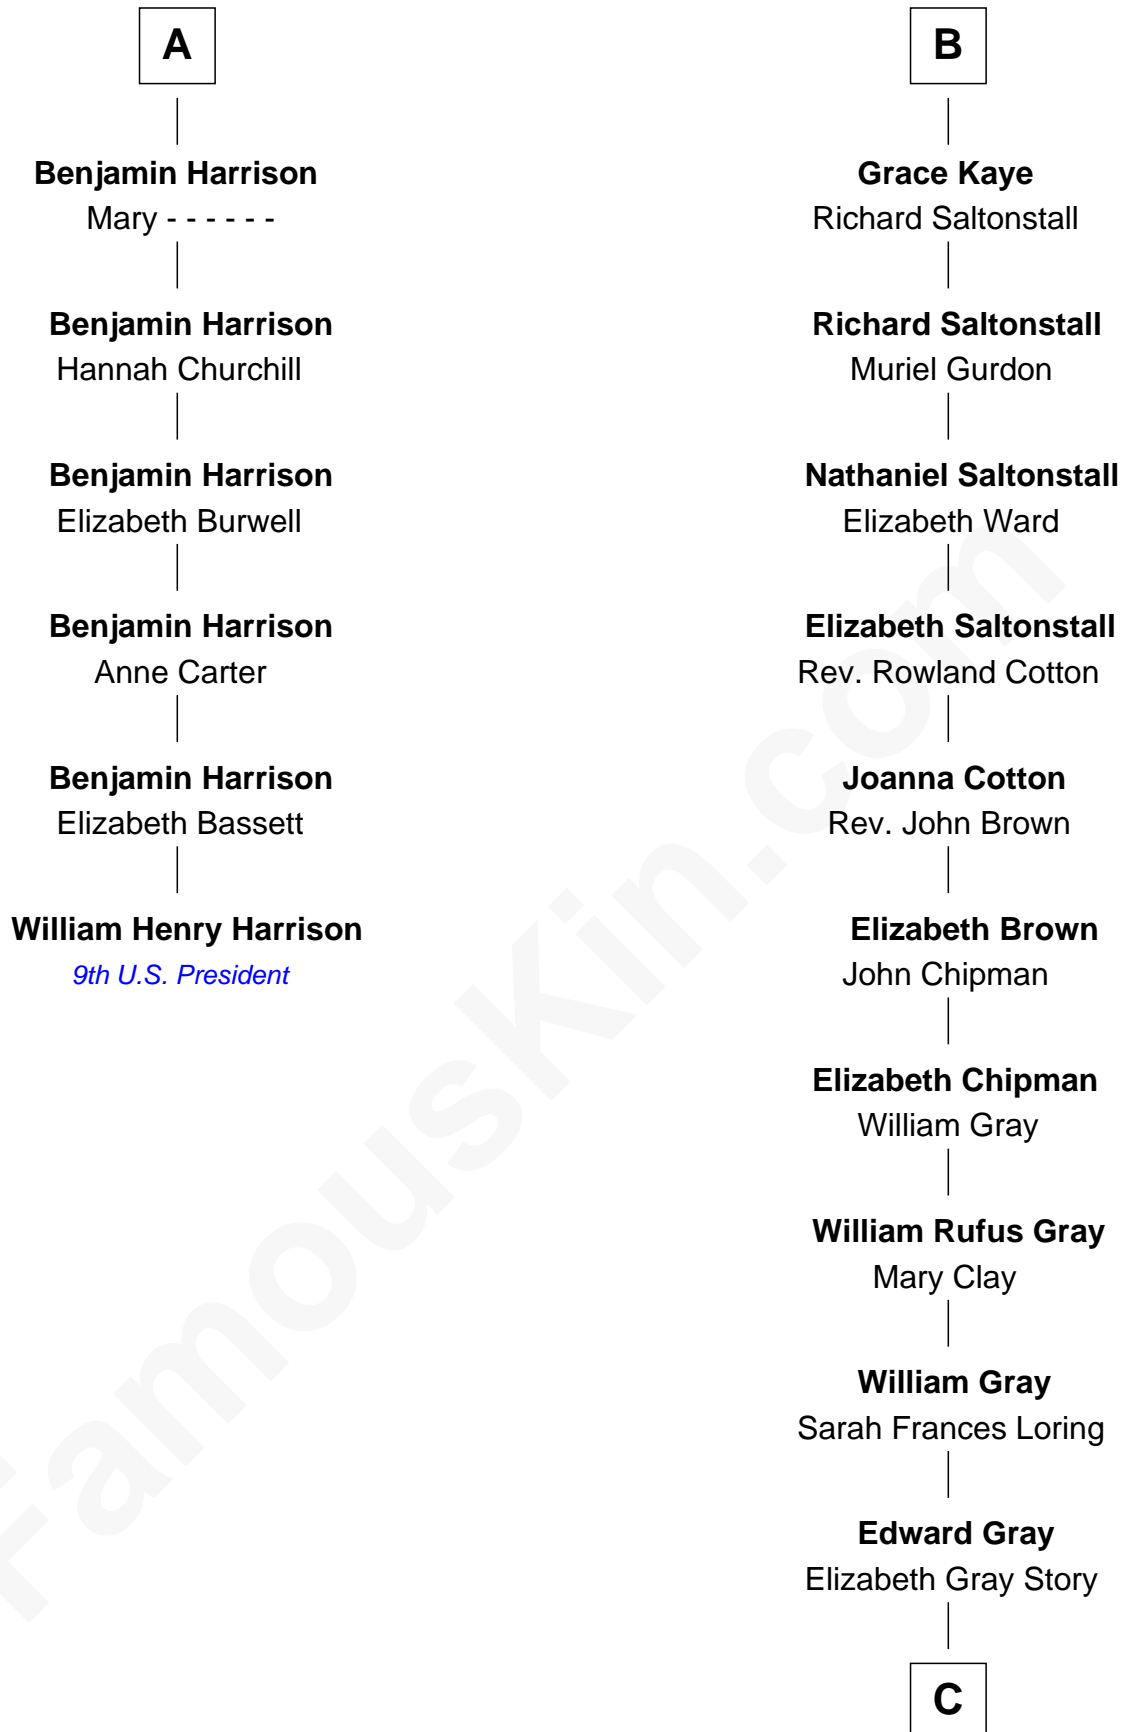

FamousKin.com

Relationship Chart of

William Henry Harrison

9th U.S. President

12th cousin 7 times removed of

Story Musgrave
NASA Astronaut

C

Marguerite Gray
John Butler Swann

Marguerite Swann
Percy Musgrave

Story Musgrave
NASA Astronaut

FamousKin.com