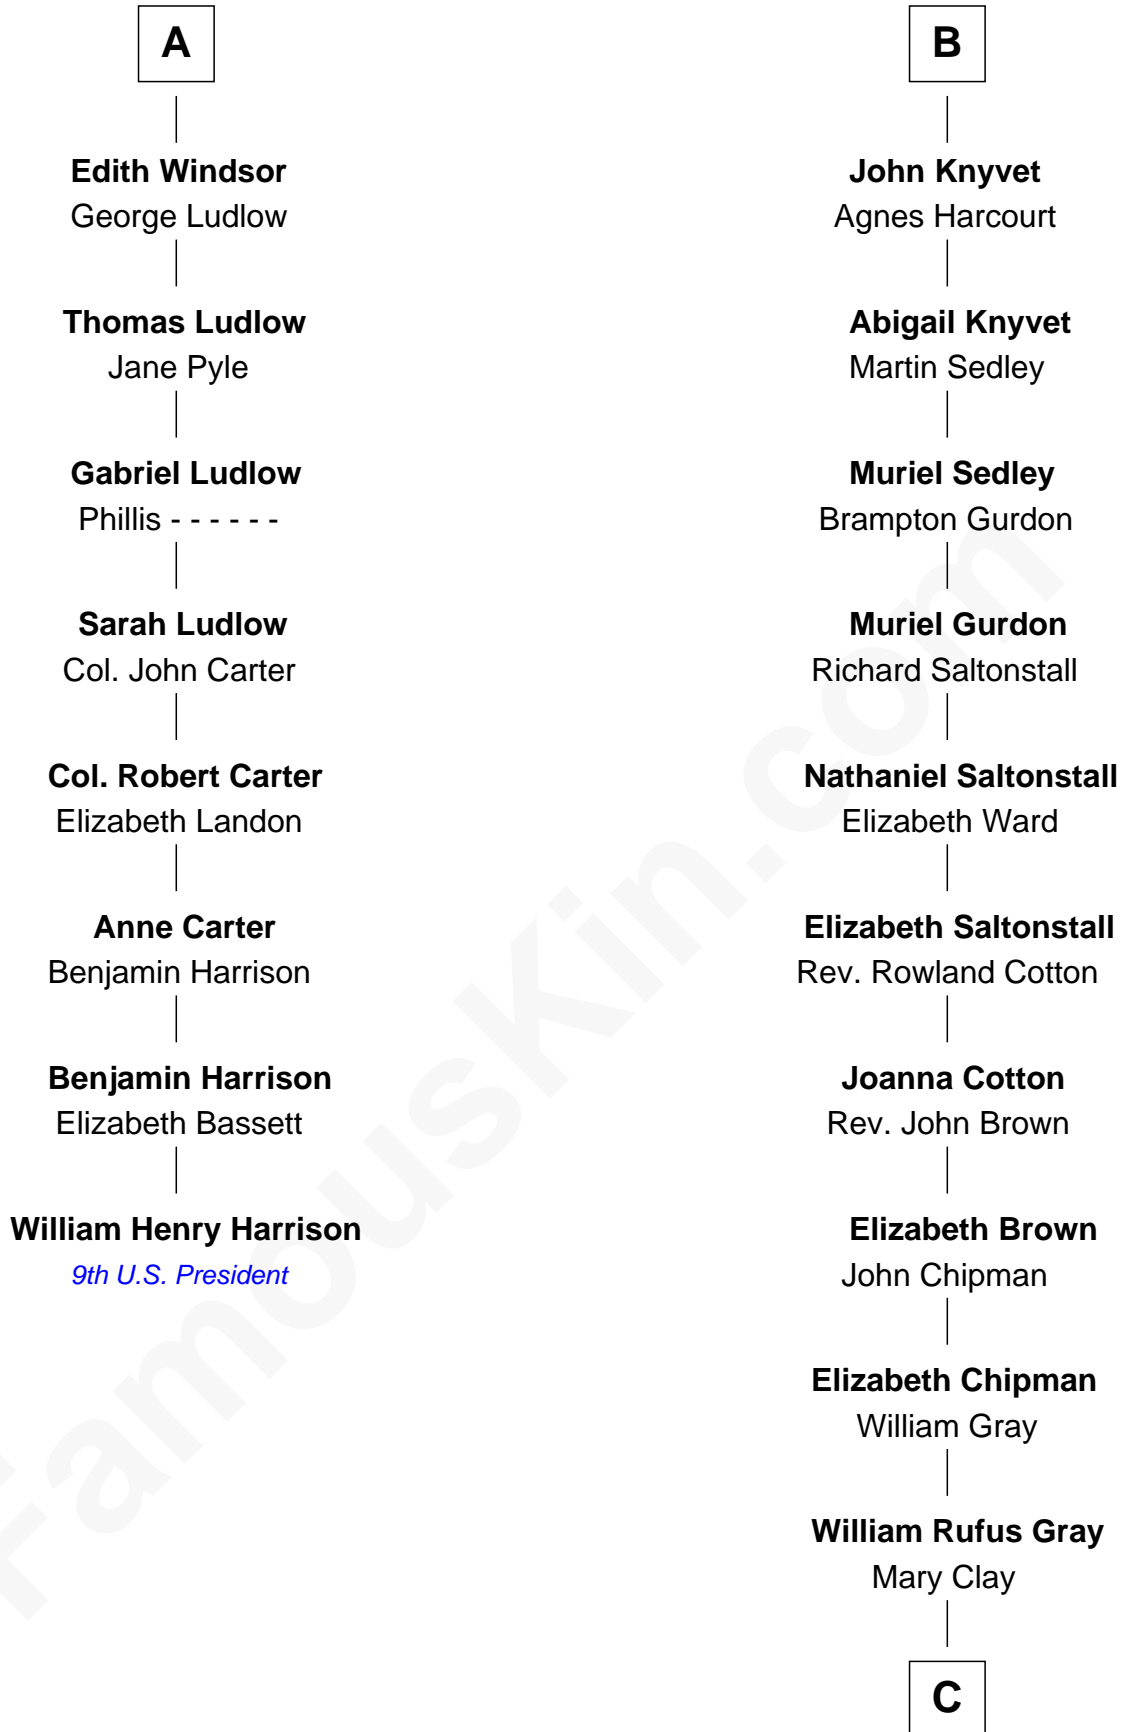

FamousKin.com

Relationship Chart of

William Henry Harrison

9th U.S. President

14th cousin 7 times removed of

Story Musgrave
NASA Astronaut

Humphrey de Bohun
Elizabeth Plantagenet

C

William Gray

Sarah Frances Loring

Edward Gray

Elizabeth Gray Story

Marguerite Gray

John Butler Swann

Marguerite Swann

Percy Musgrave

Story Musgrave

NASA Astronaut

FamousKin.com