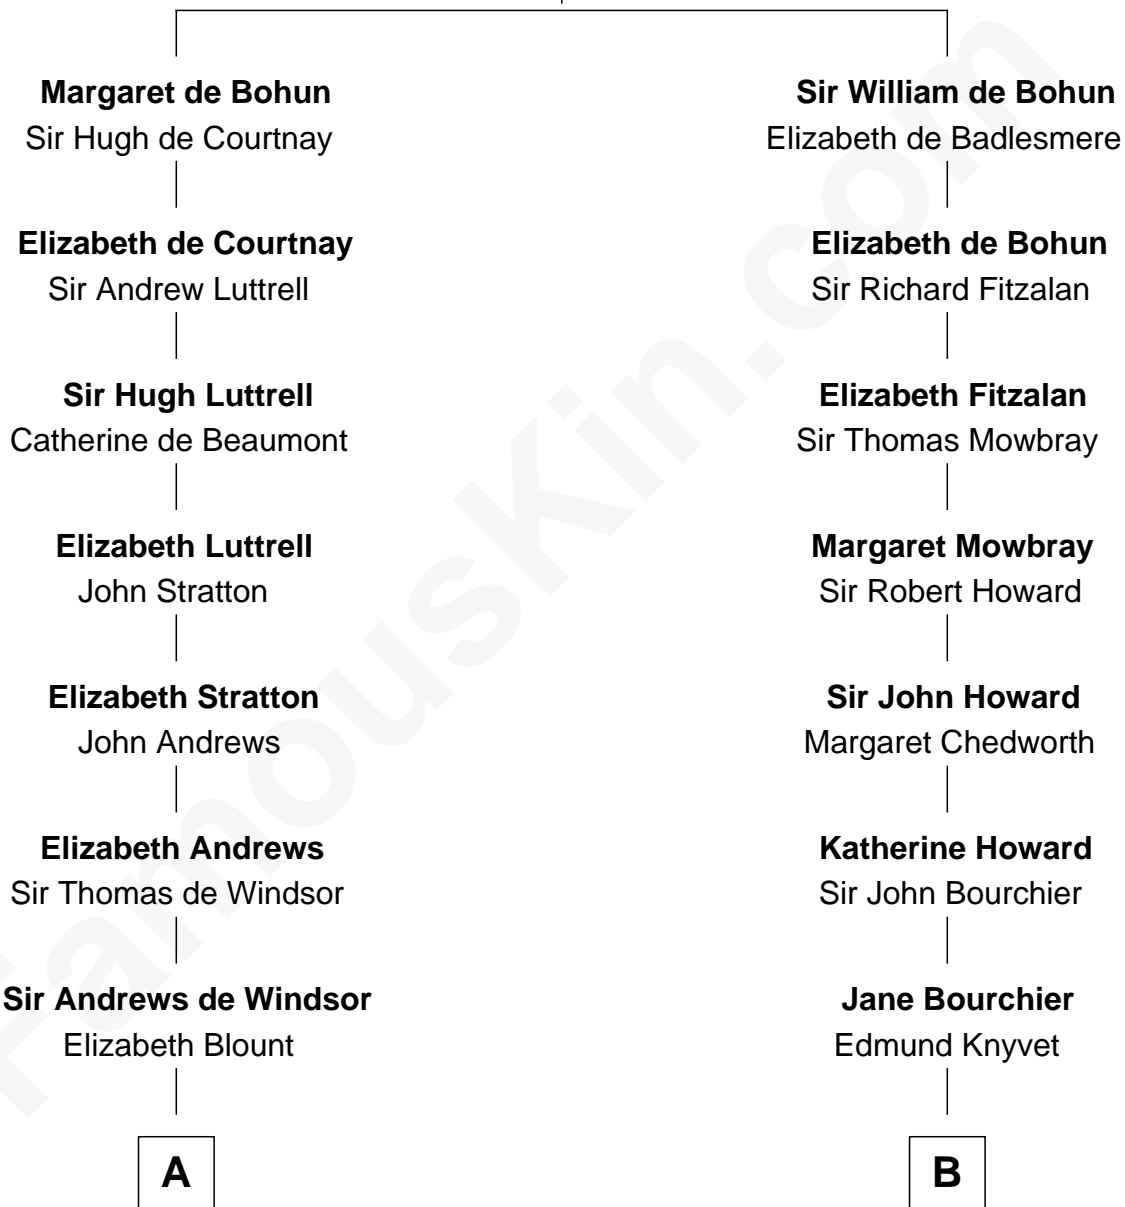

FamousKin.com

Relationship Chart of

William Henry Harrison

9th U.S. President

14th cousin 7 times removed of

Story Musgrave
NASA Astronaut

Humphrey de Bohun
Elizabeth Plantagenet

C

William Gray

Sarah Frances Loring

Edward Gray

Elizabeth Gray Story

Marguerite Gray

John Butler Swann

Marguerite Swann

Percy Musgrave

Story Musgrave

NASA Astronaut

FamousKin.com