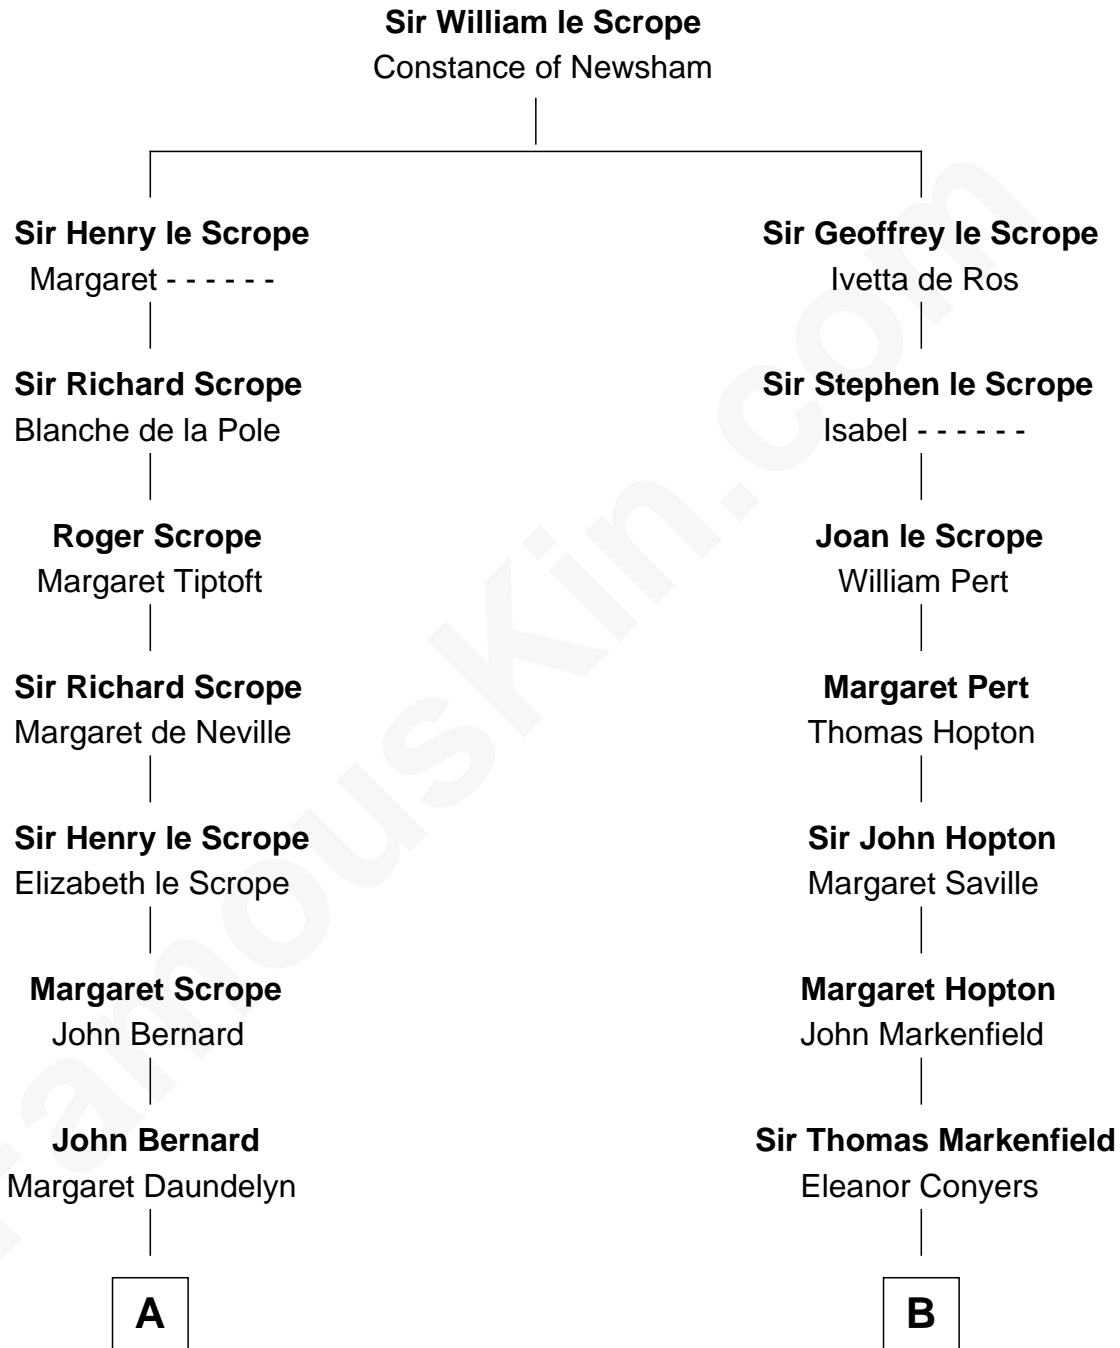

FamousKin.com
Relationship Chart of
William Henry Harrison
9th U.S. President

15th cousin 4 times removed of
Horace Gray
U.S. Supreme Court Justice

C

Elizabeth Chipman

William Gray

Horace Gray

Harriet Upham

Horace Gray

U.S. Supreme Court Justice

FamousKin.com