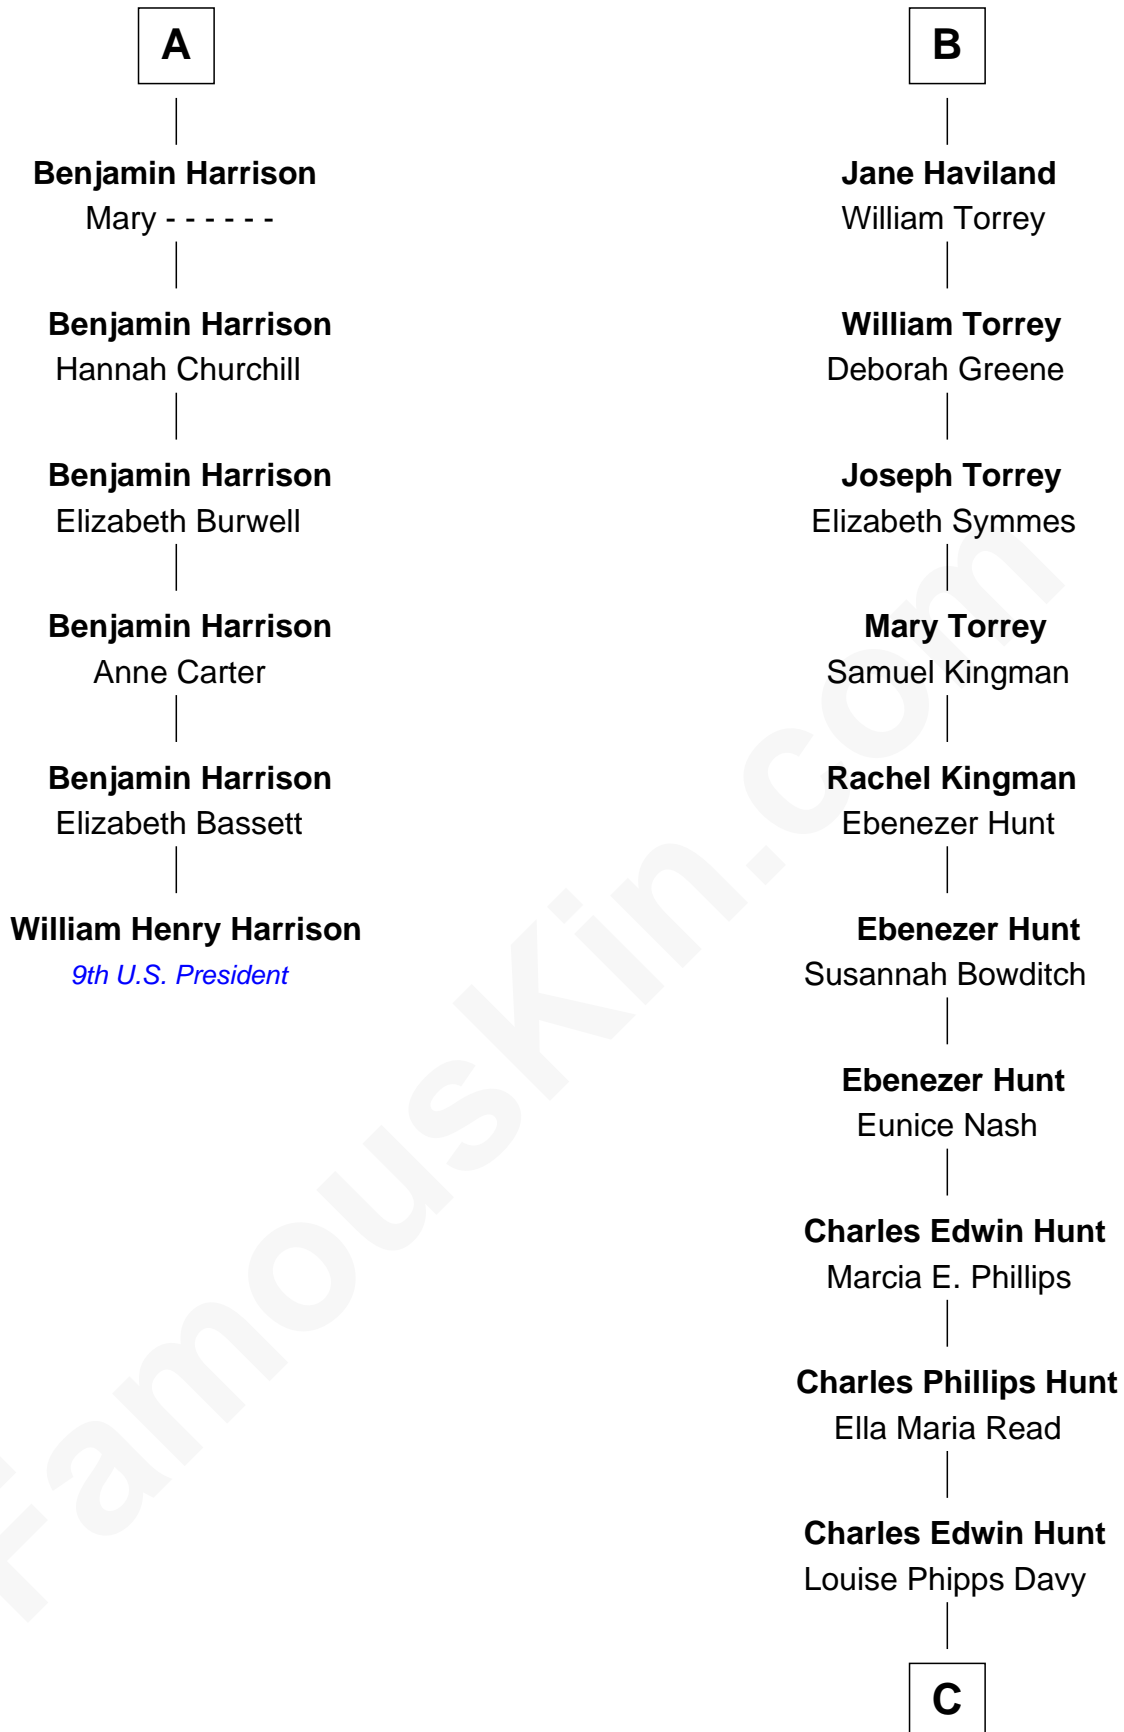

**FamousKin.com**  
**Relationship Chart of**  
**William Henry Harrison**  
*9th U.S. President*

12th cousin 6 times removed of

**Linda Hunt**  
*TV and Movie Actress*

C

Raymond Davy Hunt

Elsie R. Doying

Linda Hunt

*TV and Movie Actress*

FamousKin.com