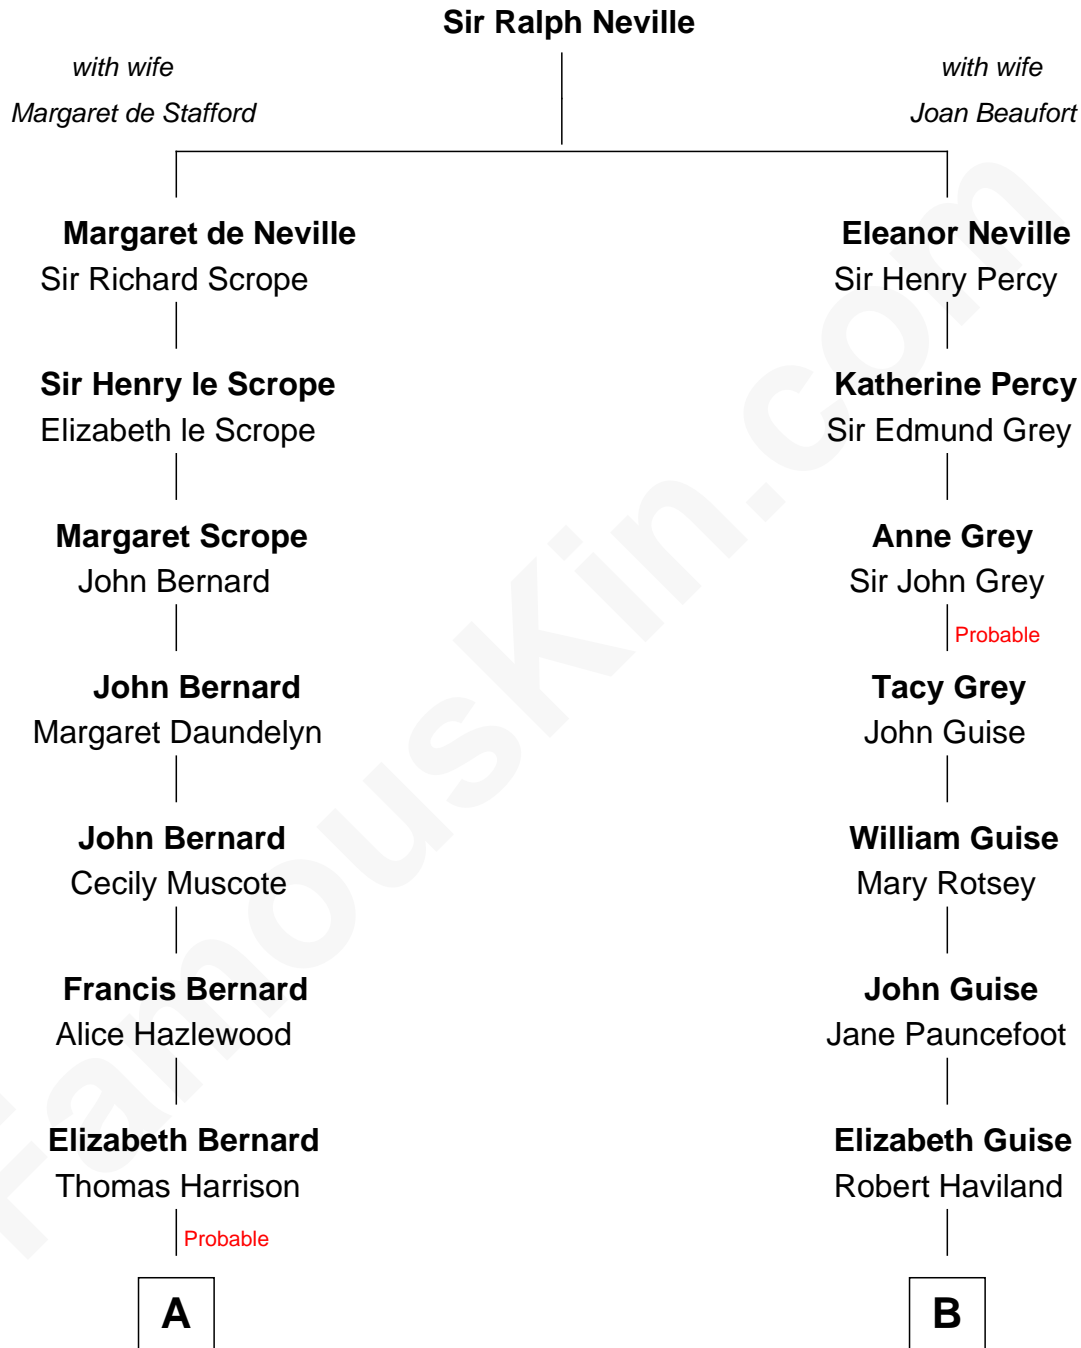

**FamousKin.com**  
**Relationship Chart of**  
**William Henry Harrison**  
*9th U.S. President*

12th cousin 6 times removed of

**Linda Hunt**  
*TV and Movie Actress*

C

Raymond Davy Hunt

Elsie R. Doying

Linda Hunt

*TV and Movie Actress*

FamousKin.com