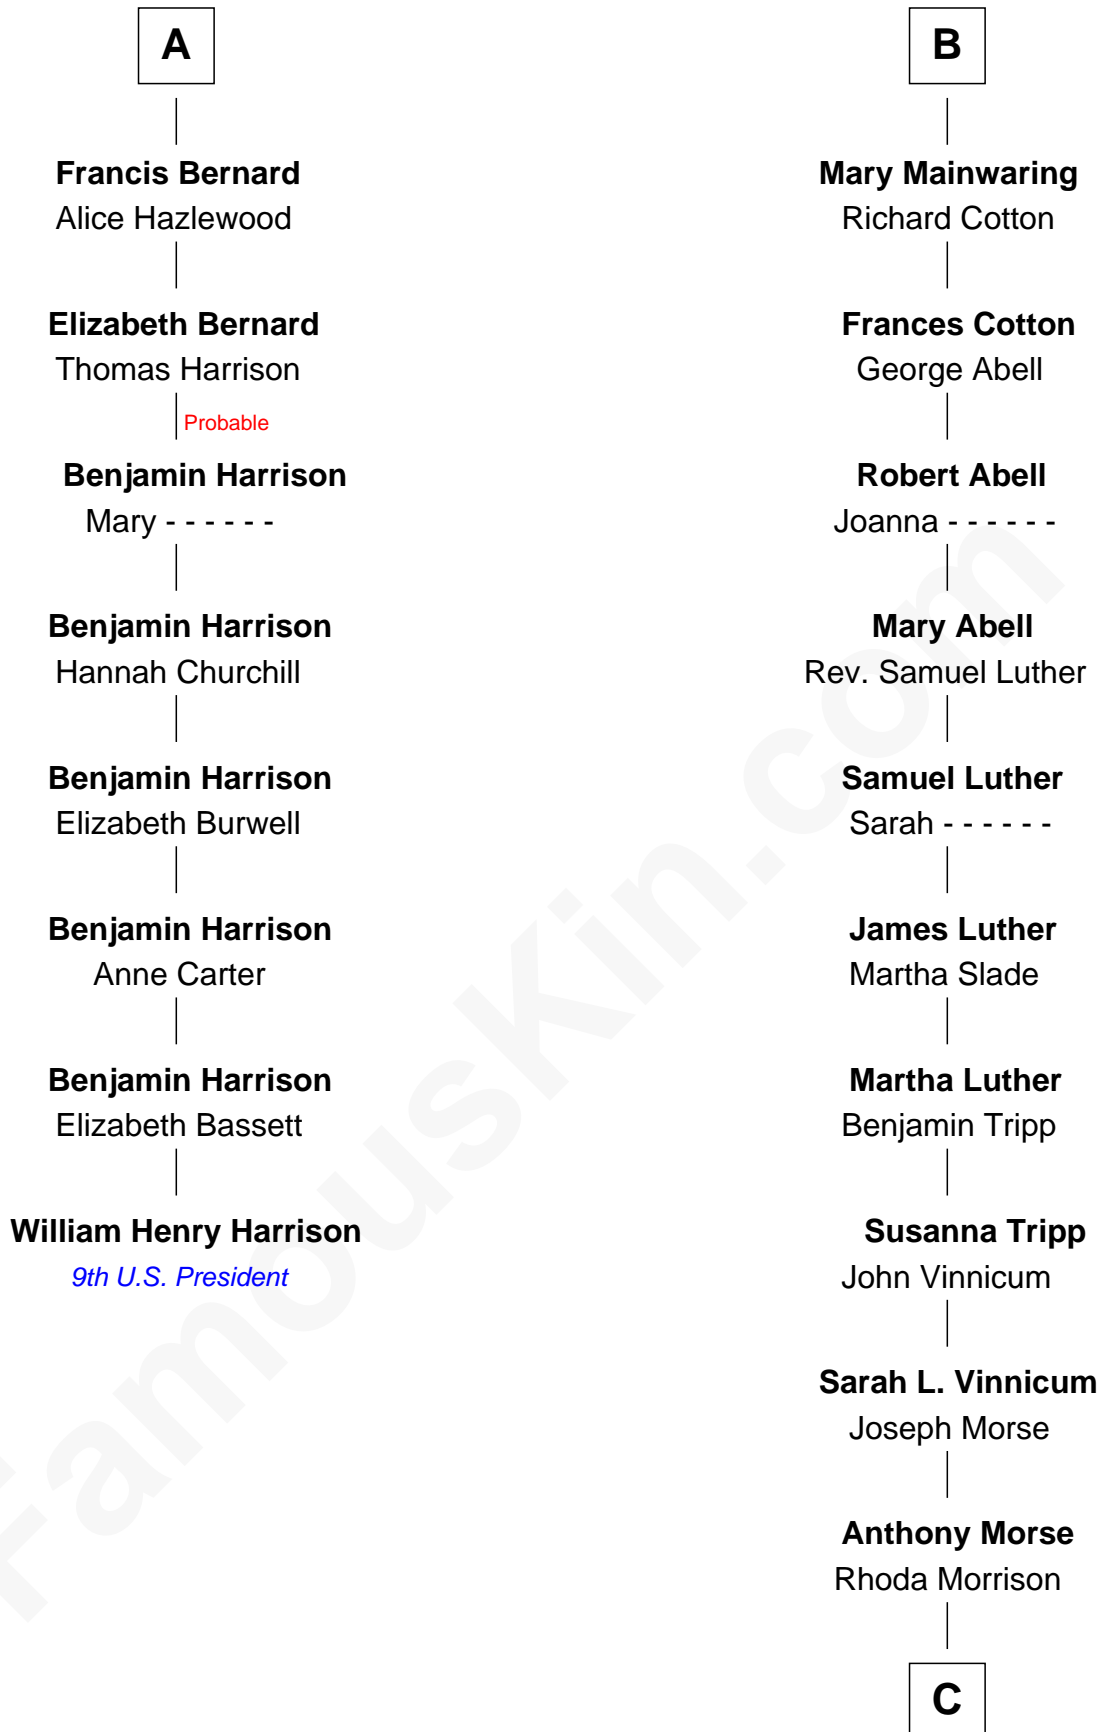

FamousKin.com
Relationship Chart of
William Henry Harrison
9th U.S. President

14th cousin 4 times removed of

Lizzie Borden
Accused Murderess

Sir Thomas de Beauchamp
 Katherine de Mortimer

Philippa de Beauchamp
 Sir Hugh de Stafford

A

Sir William Beauchamp
 Joan Fitzalan

Joan Beauchamp
 James Butler

Elizabeth Butler
 John Talbot

Ann Talbot
 Sir Henry Vernon

Elizabeth Vernon
 Sir Robert Corbet

Dorothy Corbet
 Sir Richard Mainwaring

Sir Arthur Mainwaring
 Margaret Mainwaring

B

C

Sarah Anthony Morse
Andrew Jackson Borden

Lizzie Borden
Accused Murderess

FamousKin.com