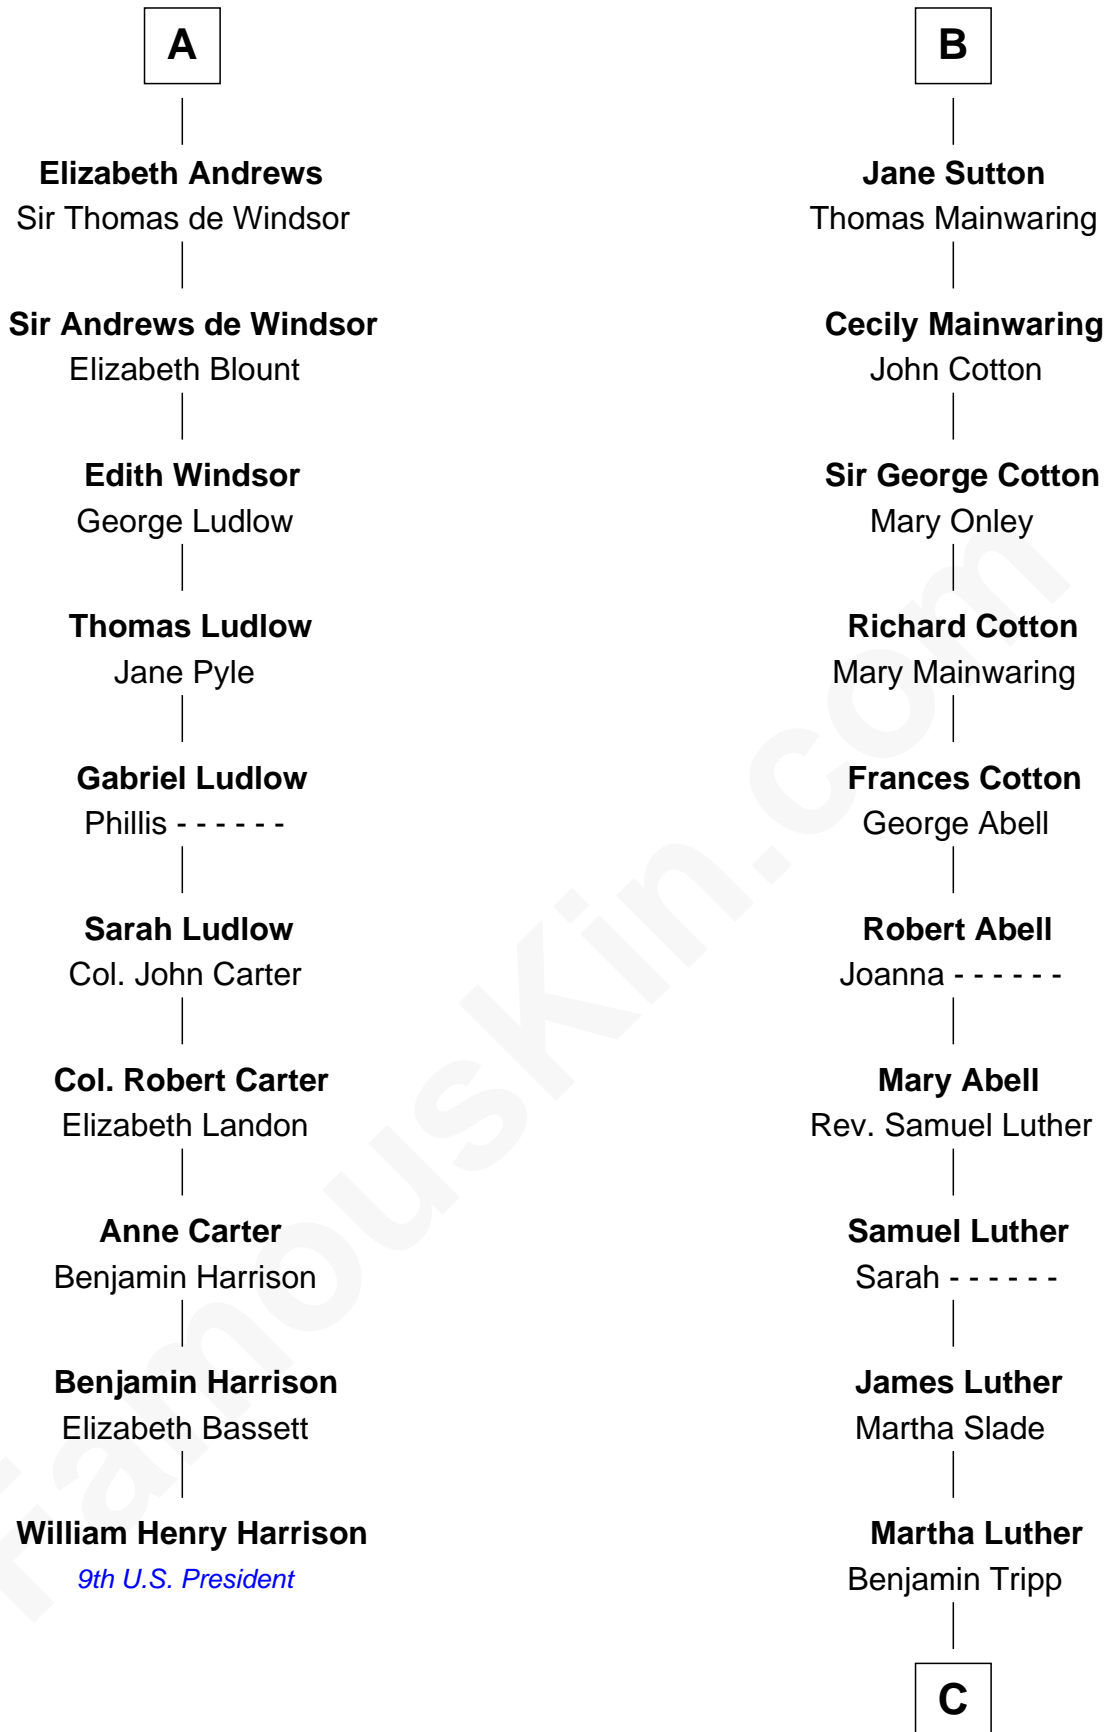

FamousKin.com
Relationship Chart of
William Henry Harrison
9th U.S. President

16th cousin 5 times removed of

Lizzie Borden
Accused Murderess

Sir Hugh le Despencer
 Aveline Basset

C

—
Susanna Tripp

John Vinnicum

—
Sarah L. Vinnicum

Joseph Morse

—
Anthony Morse

Rhoda Morrison

—
Sarah Anthony Morse

Andrew Jackson Borden

—
Lizzie Borden

Accused Murderess