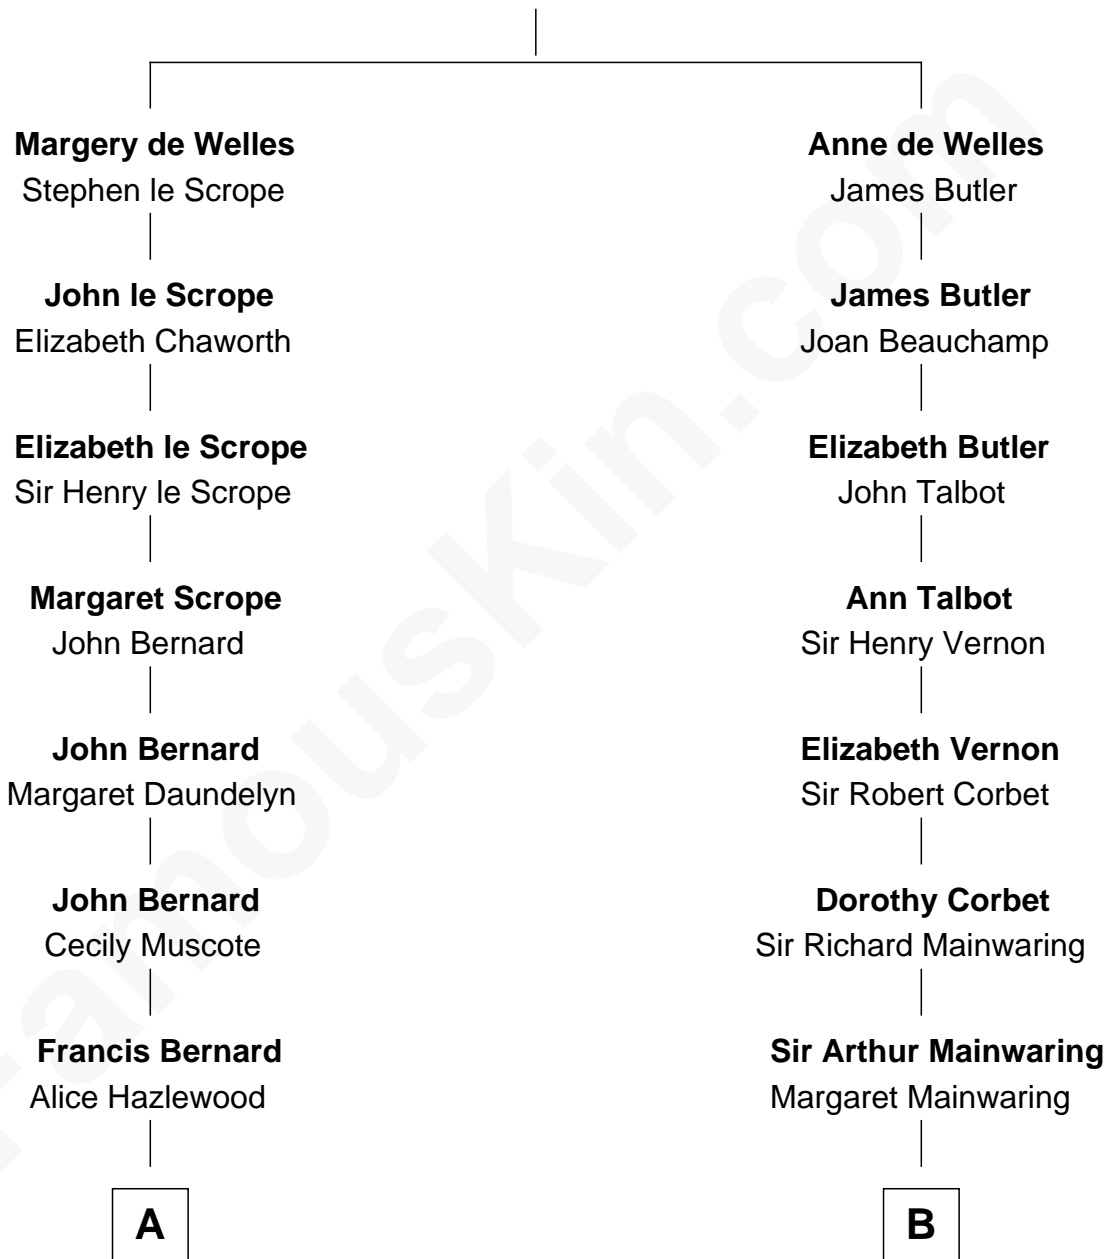

**FamousKin.com**  
**Relationship Chart of**  
**William Henry Harrison**  
*9th U.S. President*

13th cousin 5 times removed of

**Lizzie Borden**  
*Accused Murderess*

**John de Welles**  
Maud de Roos

**C**

**Sarah Anthony Morse**  
Andrew Jackson Borden

**Lizzie Borden**  
*Accused Murderess*

FamousKin.com