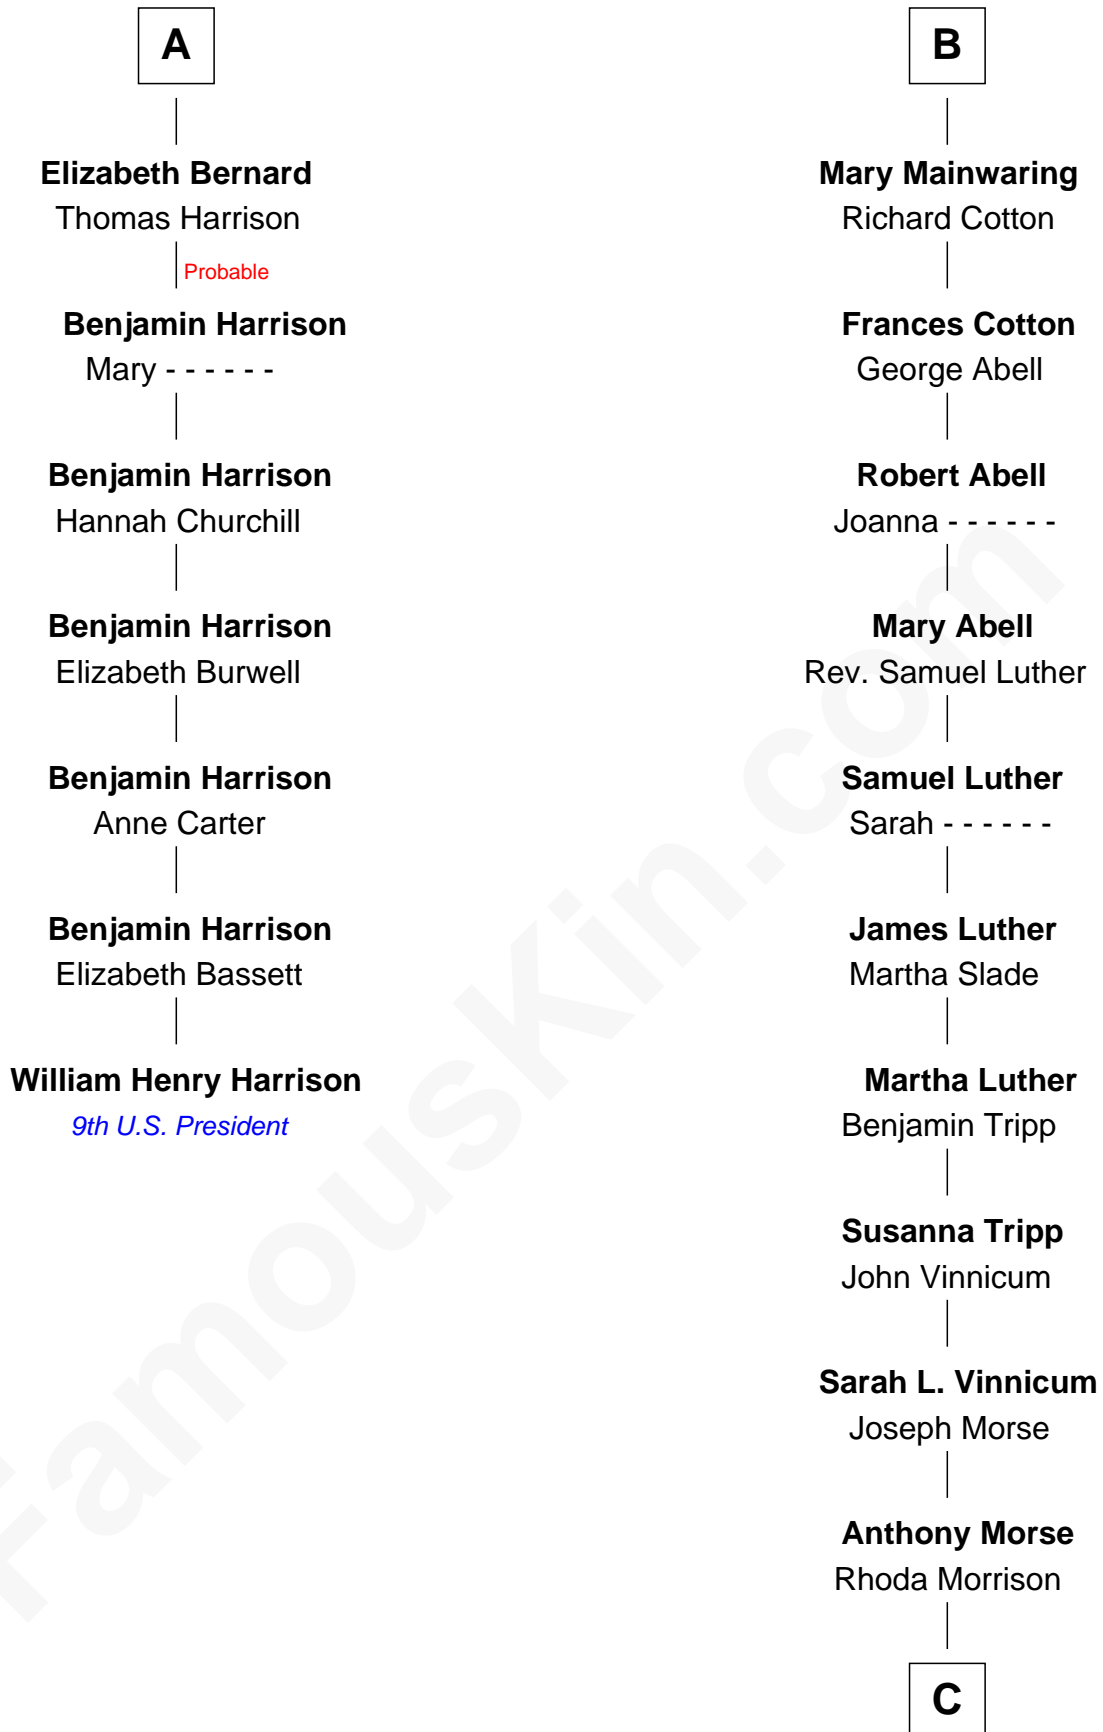

**FamousKin.com**  
**Relationship Chart of**  
**William Henry Harrison**  
*9th U.S. President*

13th cousin 5 times removed of

**Lizzie Borden**  
*Accused Murderess*

**John de Welles**  
Maud de Roos

**C**

**Sarah Anthony Morse**  
Andrew Jackson Borden

**Lizzie Borden**  
*Accused Murderess*

FamousKin.com