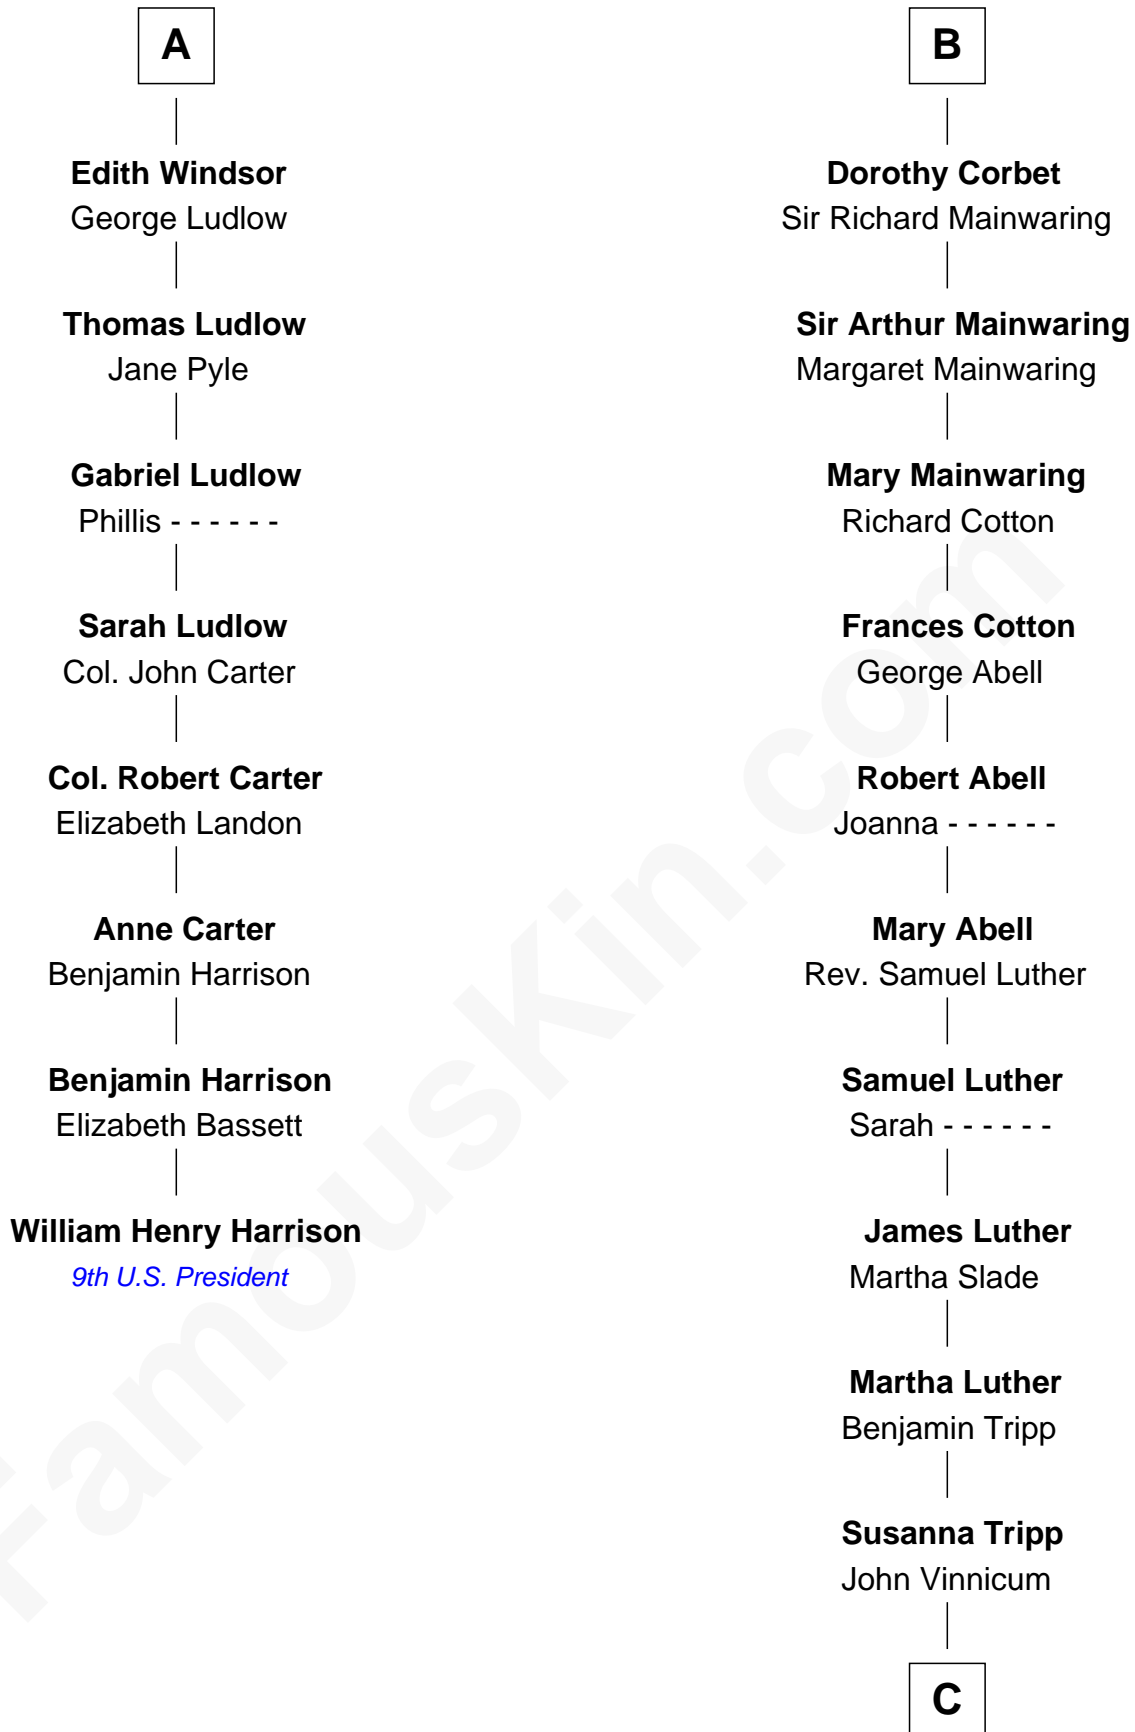

**FamousKin.com**  
**Relationship Chart of**  
**William Henry Harrison**  
*9th U.S. President*

14th cousin 6 times removed of

**Lizzie Borden**  
*Accused Murderess*

**Humphrey de Bohun**  
 Elizabeth Plantagenet

**C**

—  
**Sarah L. Vinnicum**

Joseph Morse

—  
**Anthony Morse**

Rhoda Morrison

—  
**Sarah Anthony Morse**

Andrew Jackson Borden

—  
**Lizzie Borden**

*Accused Murderess*

FamousKin.com