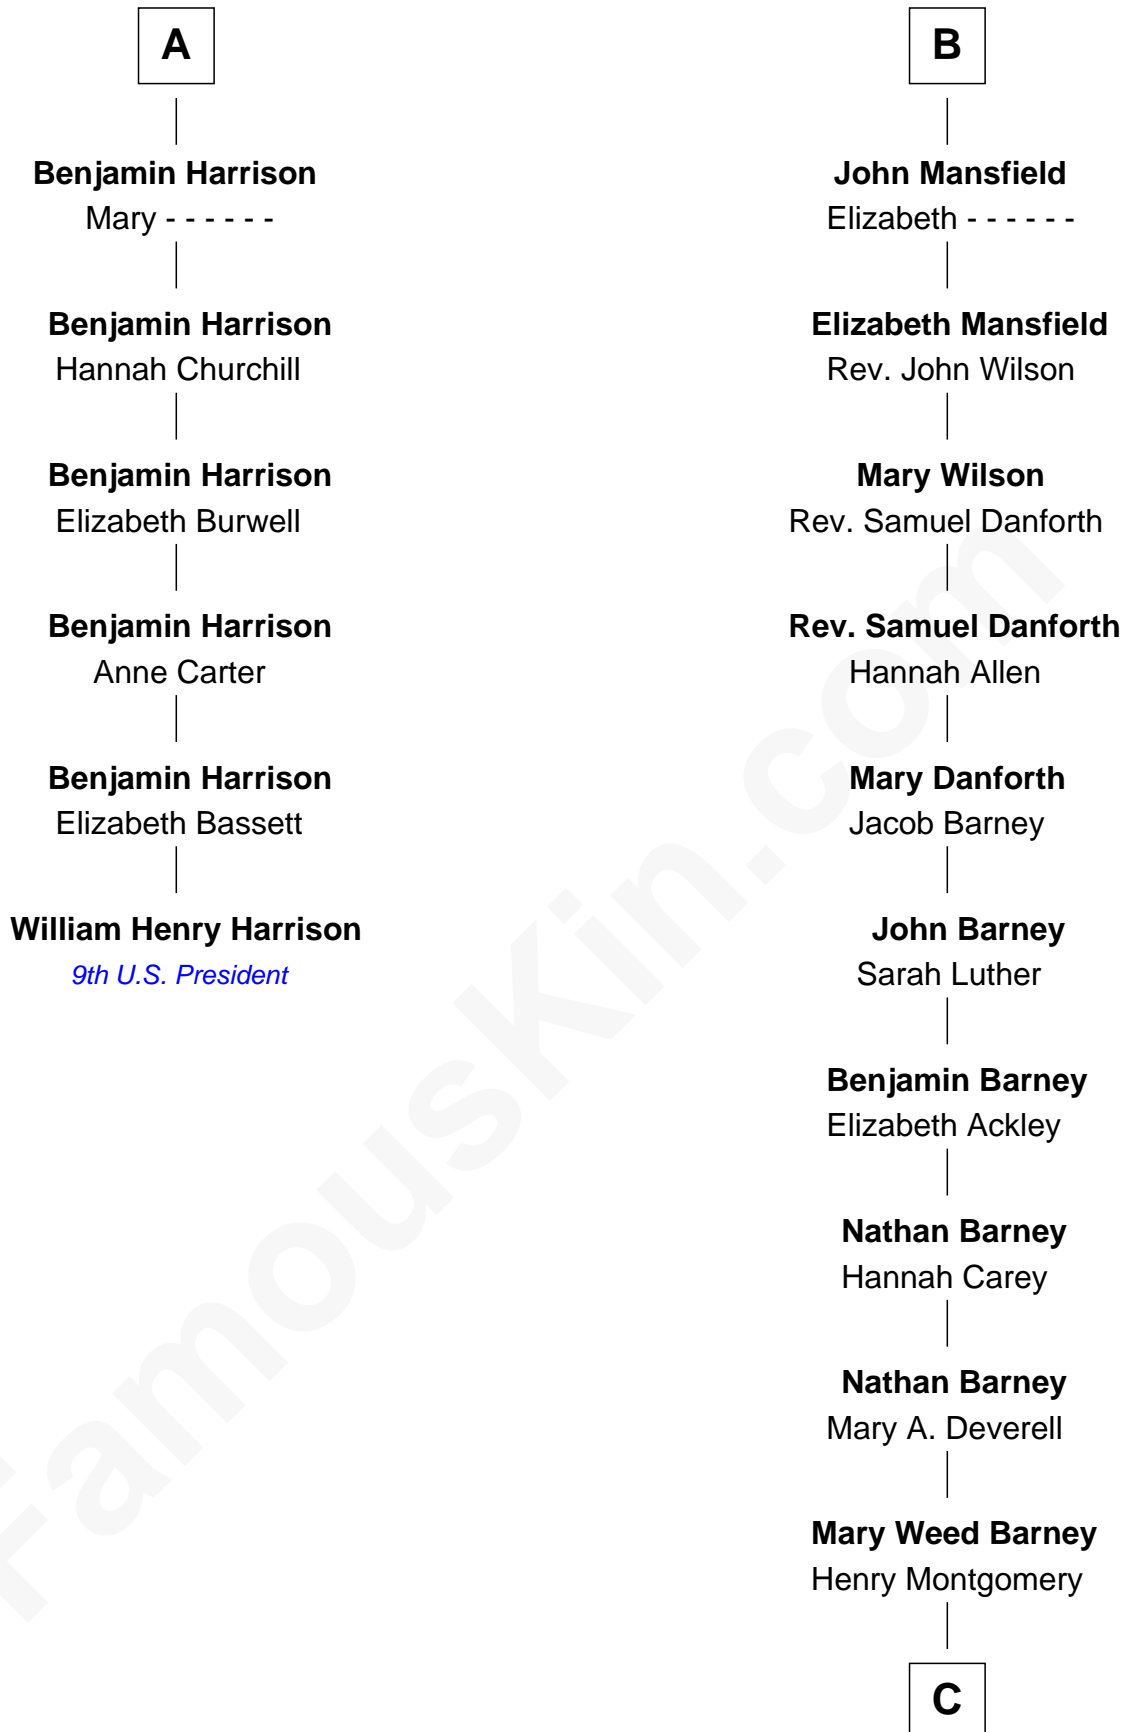

FamousKin.com
Relationship Chart of
William Henry Harrison
9th U.S. President

12th cousin 6 times removed of
Elizabeth Montgomery
TV Actress - "Bewitched"

C

Henry Montgomery
Elizabeth Bryan Allen

Elizabeth Montgomery
TV Actress - "Bewitched"

FamousKin.com