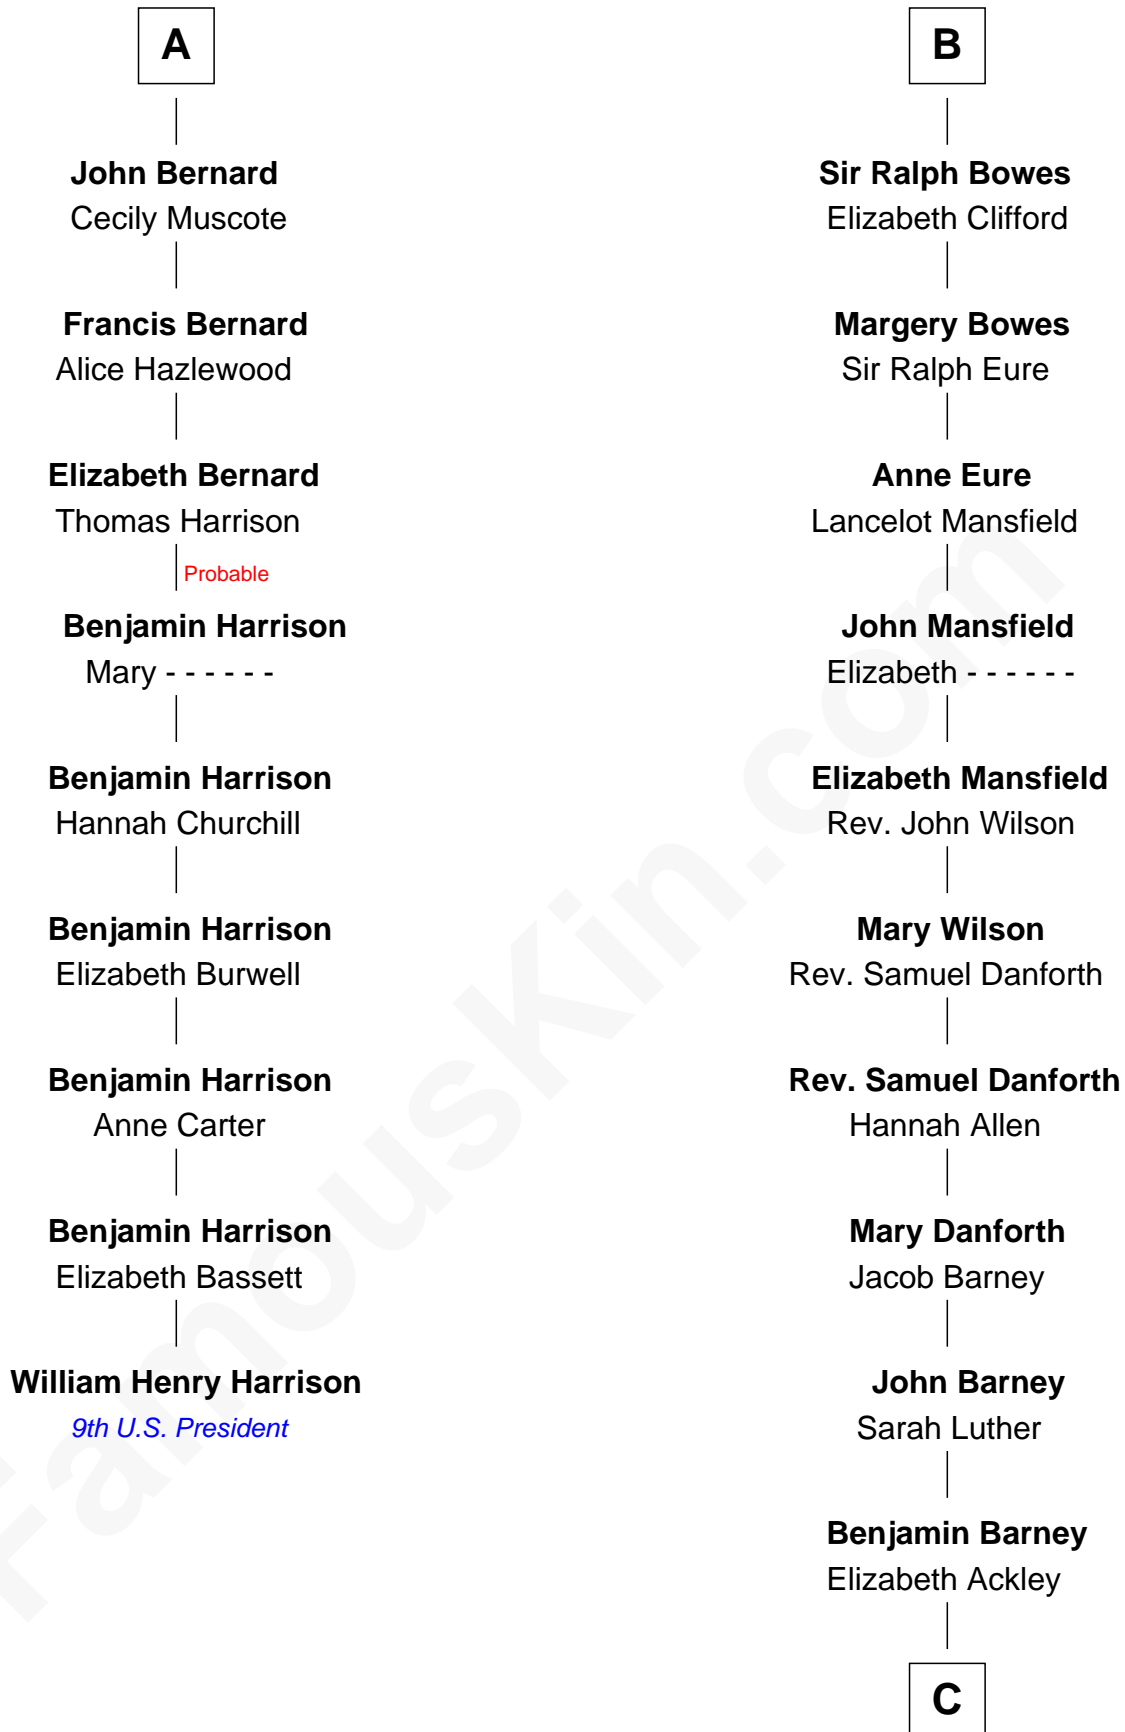

FamousKin.com
Relationship Chart of
William Henry Harrison
9th U.S. President

15th cousin 6 times removed of
Elizabeth Montgomery
TV Actress - "Bewitched"

C

Nathan Barney

Hannah Carey

Nathan Barney

Mary A. Deverell

Mary Weed Barney

Henry Montgomery

Henry Montgomery

Elizabeth Bryan Allen

Elizabeth Montgomery

TV Actress - "Bewitched"

FamousKin.com