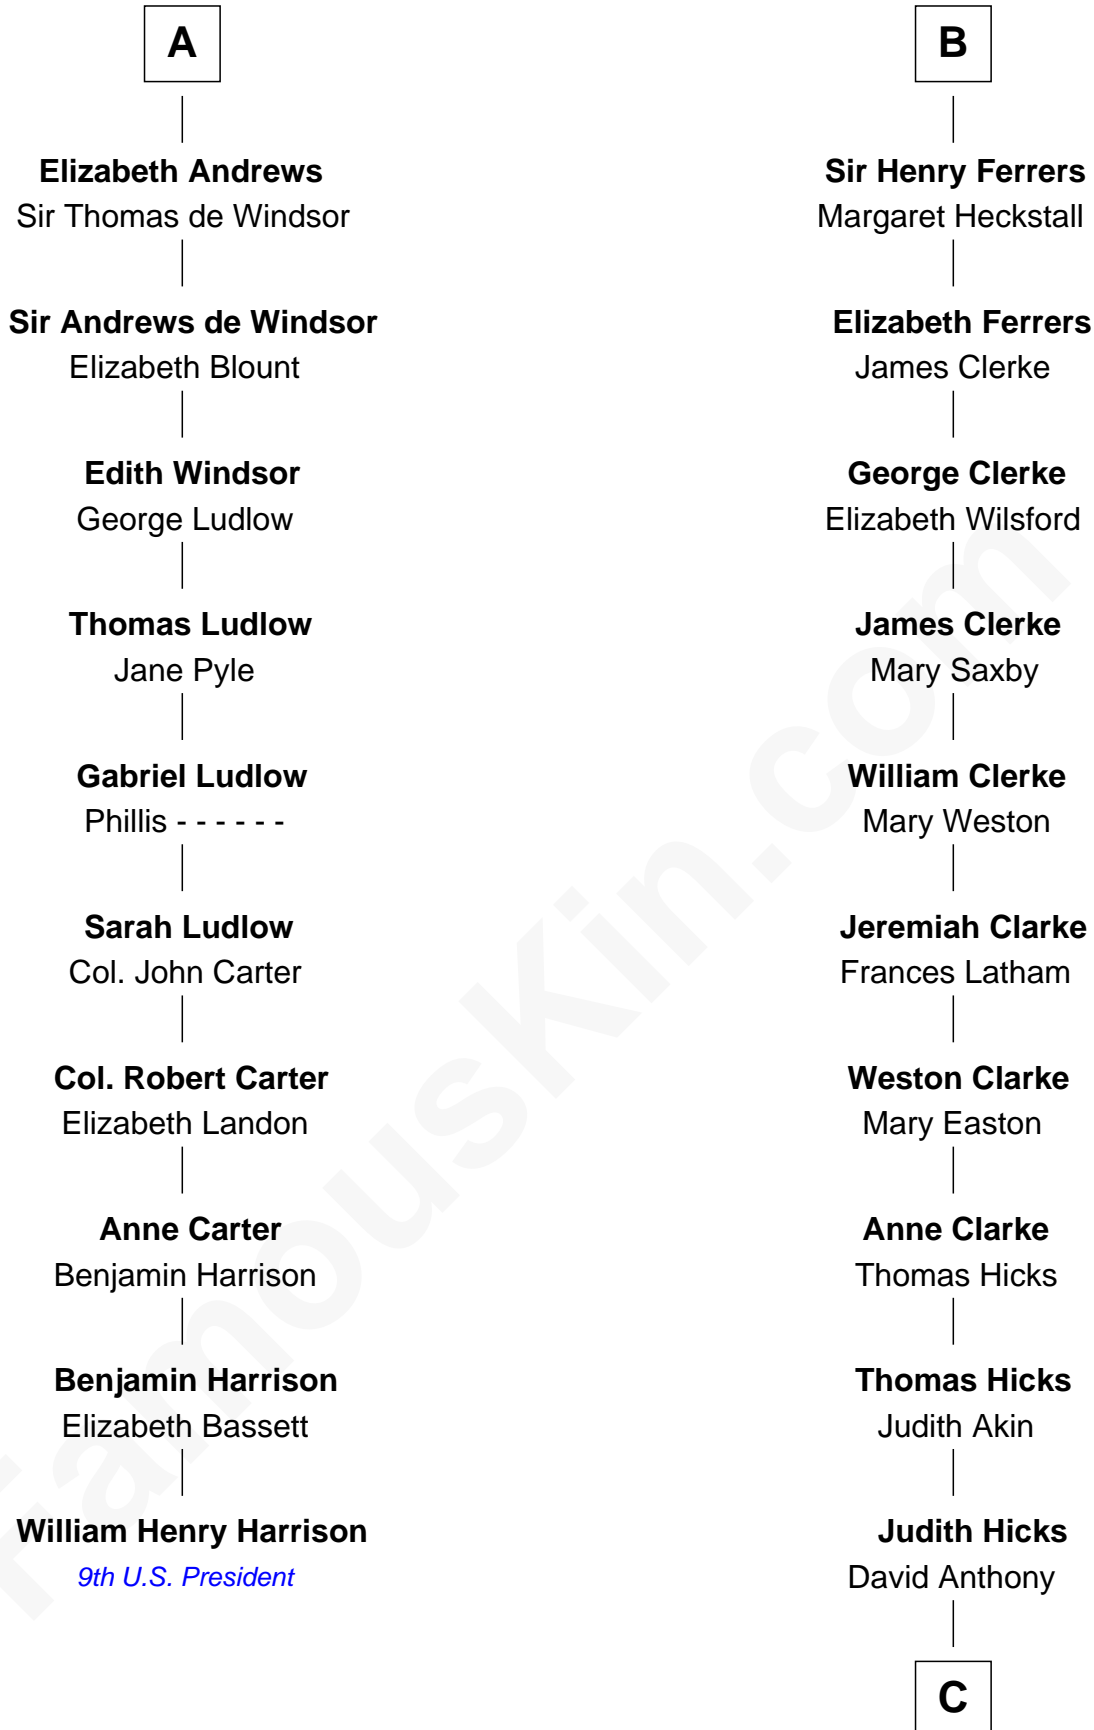

**FamousKin.com**  
**Relationship Chart of**  
**William Henry Harrison**  
*9th U.S. President*

16th cousin 3 times removed of

**Susan B. Anthony**  
*Women's Rights Advocate*

**Sir Humphrey de Bohun**  
 Eleanor de Braiose

**C**

**Humphrey Anthony**

Hannah Lapham

**Daniel Anthony**

Lucy Read

**Susan B. Anthony**

*Women's Rights Advocate*

FamousKin.com